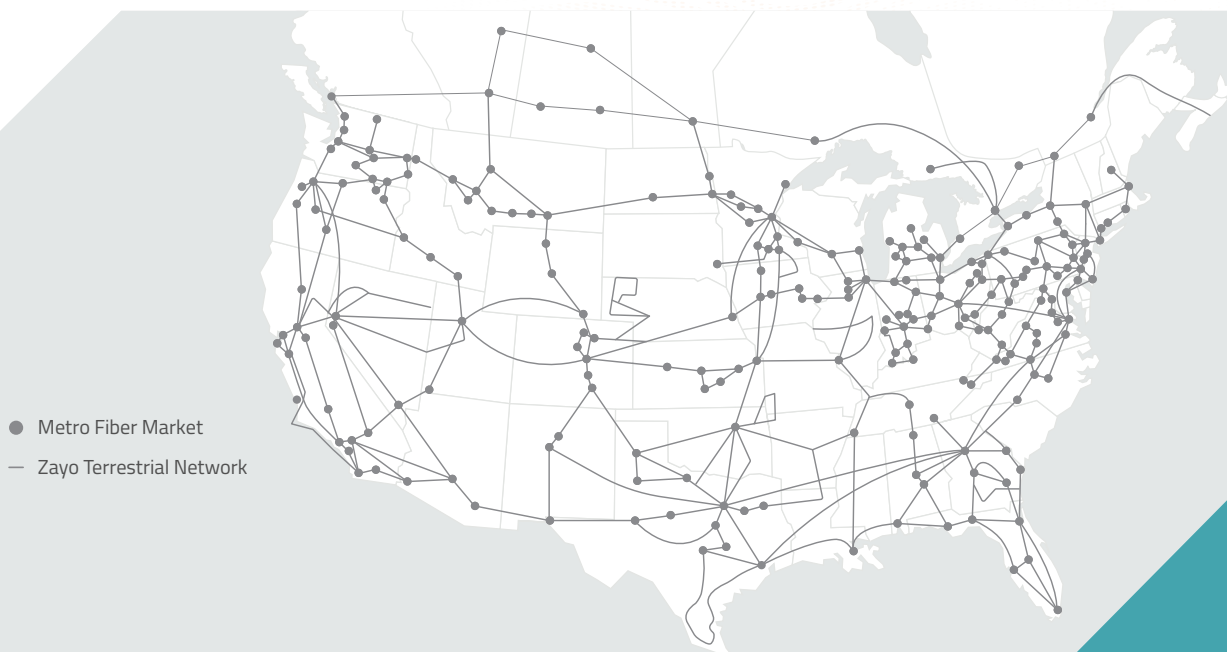

Waves On Demand by Zayo

Automated, 24-hour delivery on Zayo's most popular wavelength routes.

Fastest Delivery
time on our most
in-demand routes

Dedicated Bandwidth
up to 400G

Route Transparency
with KMZ and testing
results available