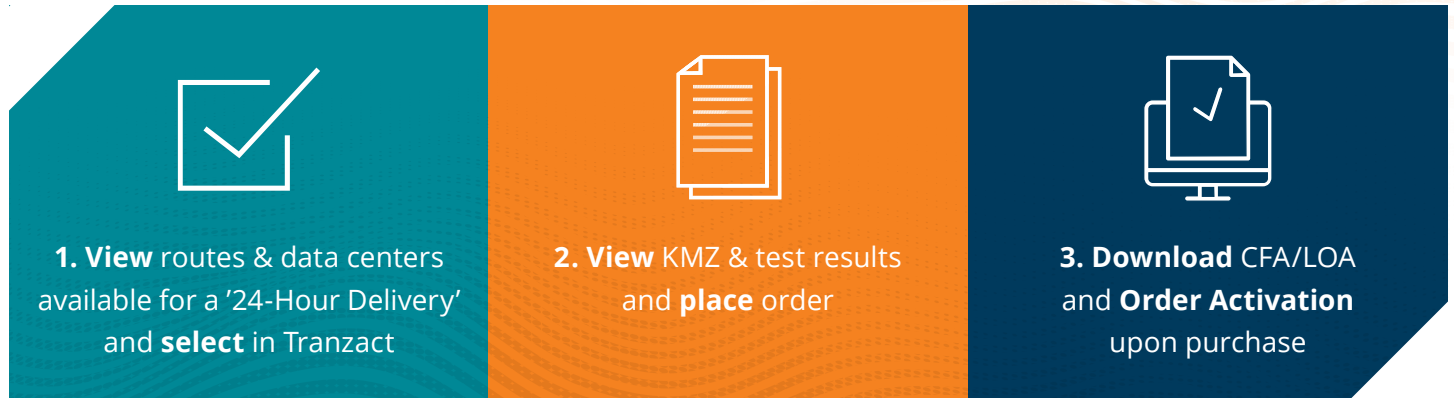

Immediate Service Provisioning and
CFA/LOA provided

Easily Add Capacity
as fast as your
business grows

Supported by
Zayo's Fiber Based Network

24/7/365 Support from
our Network Operations
Centers (NOC)

Simplified order processing in three easy steps through Zayo's self-service portal, Tranzact:

*Service is delivered to the Zayo defined MPOE. The customer is responsible for any in-building risers or cross connects beyond the CFA handoff to their end point.

Zayo Provides:

Instant Delivery

Transparent design