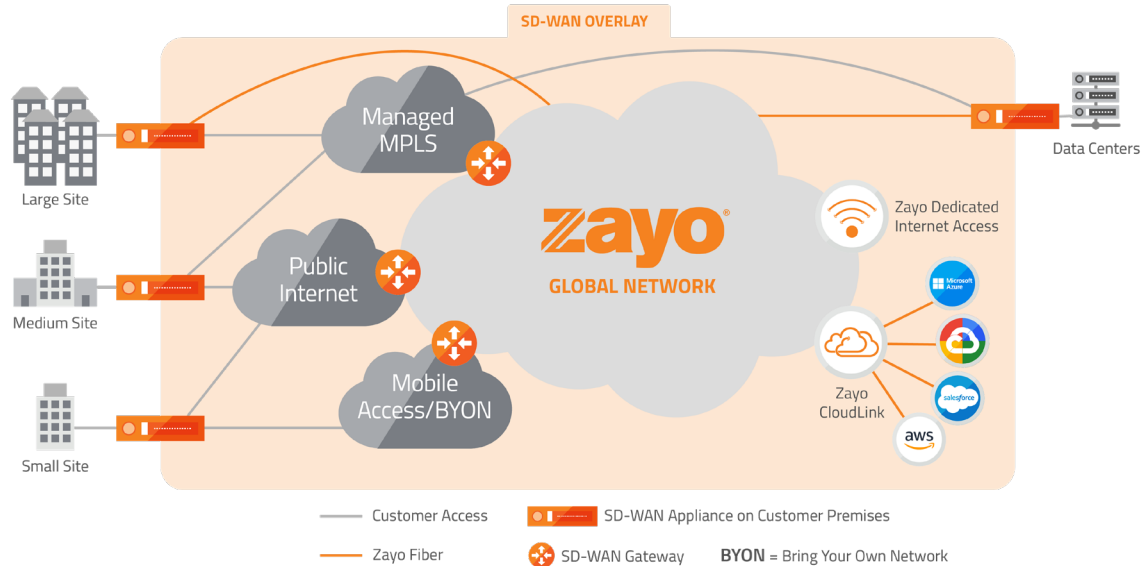

Facilitate a worry-free digital and business transformation with Enhanced SD-WAN, a secure and fully managed solution for Edge-to-Core, Edge-to-Cloud, and Edge-to-Edge.

Ensuring the continued health of multi-office enterprises depends on the successful scaling of digital transformation, high performance mission critical systems, and highly available operational initiatives. Equally important are resiliency and reliability at each location and the sense of security that the applications you count on will perform consistently well. As requirements shift to edge-to-edge and edge-to-multi cloud, a comprehensive managed edge service becomes essential.

Zayo acquired QOS Networks, and with our combined skills, we now offer an Enhanced SD-WAN that leverages a proprietary Intelligent Network Platform, providing a hyper-flexible solution that brings your locations and equipment under a single, easily-managed edge umbrella.

Improve your business productivity with our Enhanced SD-WAN solution that provides the secure, software-defined intelligent network control, management, and AI enhanced dynamic insights and proactive fixes (AIOps) required in a highly dispersed, multi-cloud world.

| | | | | |
|---|--|---|--|---|
| <p>Enhanced SD-WAN unifies all connections and prioritizes business critical traffic.</p> | <p>Zayo's highly experienced design and integration team ensures the full use of the power of your edge infrastructure.</p> | <p>Enjoy the best SaaS experience with Zayo's direct Cloud connections.</p> | <p>Deployed globally in 51 countries and growing.</p> | <p>Zayo's fully managed offering allows you to redirect your IT resources to more critical tasks.</p> |
|---|--|---|--|---|