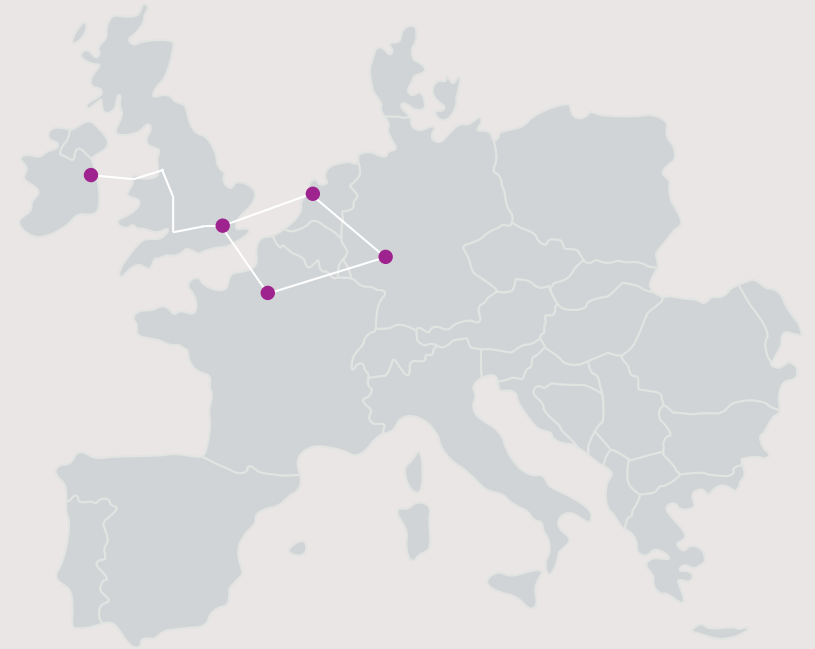

Zayo Wavelengths 100G Network

LEGEND

● 100G POP

— 100G Route

- - - In Progress Route

100G POP LOCATIONS

US LOCATIONS

Ashburn, VA
Atlanta, GA
Austin, TX
Boise, ID
Charlotte, NC
Chicago, IL
Dallas, TX
Denver, CO
El Paso, TX
Houston, TX
Kansas City, MO
Las Vegas, NV

Laurel, MT
Los Angeles, CA
Memphis, TN
Miami, FL
Minneapolis, MN
Modesto, CA
Nashville, TN
New Orleans, LA
New York, NY
Newark, NJ
Omaha, NE
Philadelphia, PA
Phoenix, AZ

Portland, OR
Richmond, VA
Sacramento, CA
Salt Lake City, UT
San Diego, CA
San Francisco, CA
San Jose, CA
Seattle, WA
Spokane, WA
St. Louis, MO
Washington, D.C.
Wenatchee, WA

EU LOCATIONS

Amsterdam
Dublin
Frankfurt
London
Paris