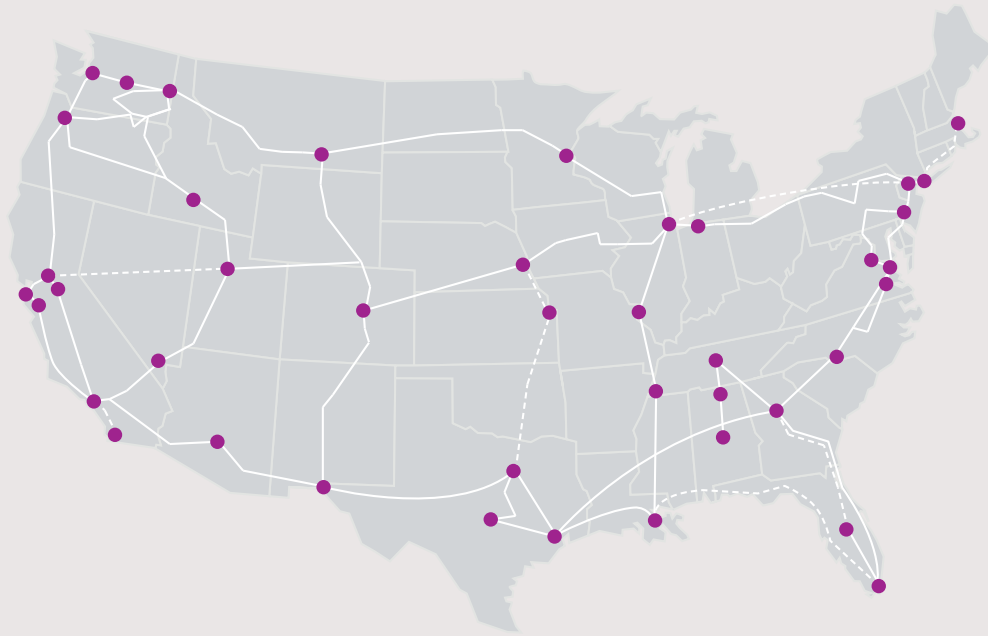

Zayo Wavelengths 100G Network

LEGEND

● 100G POP

— 100G Route

- - - In Progress Route

100G POP LOCATIONS

US LOCATIONS

Ashburn, VA
Atlanta, GA
Austin, TX
Boise, ID
Charlotte, NC
Chicago, IL
Dallas, TX
Denver, CO
El Paso, TX
Houston, TX
Kansas City, MO
Las Vegas, NV

Laurel, MT
Los Angeles, CA
Memphis, TN
Miami, FL
Minneapolis, MN
Modesto, CA
Nashville, TN
New Orleans, LA
New York, NY
Newark, NJ
Omaha, NE
Philadelphia, PA
Phoenix, AZ

Portland, OR
Richmond, VA
Sacramento, CA
Salt Lake City, UT
San Diego, CA
San Francisco, CA
San Jose, CA
Seattle, WA
Spokane, WA
St. Louis, MO
Washington, D.C.
Wenatchee, WA

EU LOCATIONS

Amsterdam
Dublin
Frankfurt
London
Paris