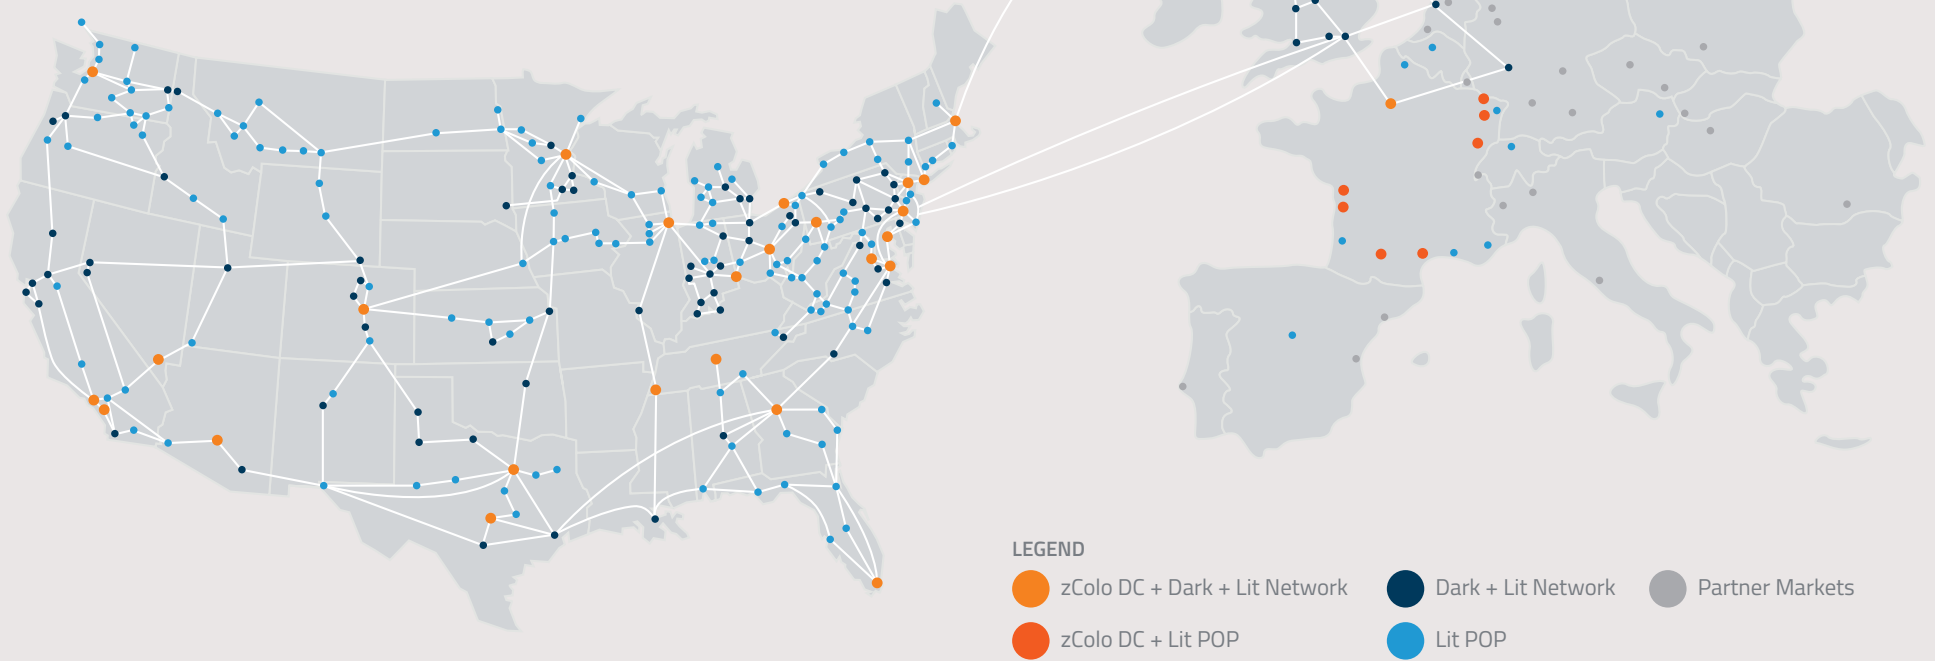

# Global Network

## US DATA CENTERS

- Ashburn, VA
- Atlanta, GA
- Austin, TX
- Boston, MA
- Baltimore, MD
- Chicago, IL
- Cincinnati, OH
- Cleveland, OH
- Columbus, OH
- Dallas, TX
- Denver, CO
- Irvine, CA
- Las Vegas, NV
- Los Angeles, CA
- Memphis, TN
- Miami, FL
- Minneapolis, MN
- Nashville, TN
- New York City, NY
- Newark, NJ
- Philadelphia, PA
- Phoenix, AZ
- Pittsburgh, PA
- Seattle, WA
- Washington, D.C.

## EU DATA CENTERS

- Besançon
- La Roche-sur-Yon
- Metz
- Montpellier
- Nancy
- Nantes
- Paris Center: Poissonnière
- Paris North: Saint-Denis
- Toulouse

## NETWORK STATS

- Route Miles: 85,000+
- Fiber Miles: 6,700,000
- Total Markets: 311
- Finished Billable Colo Sq Ft: >500k