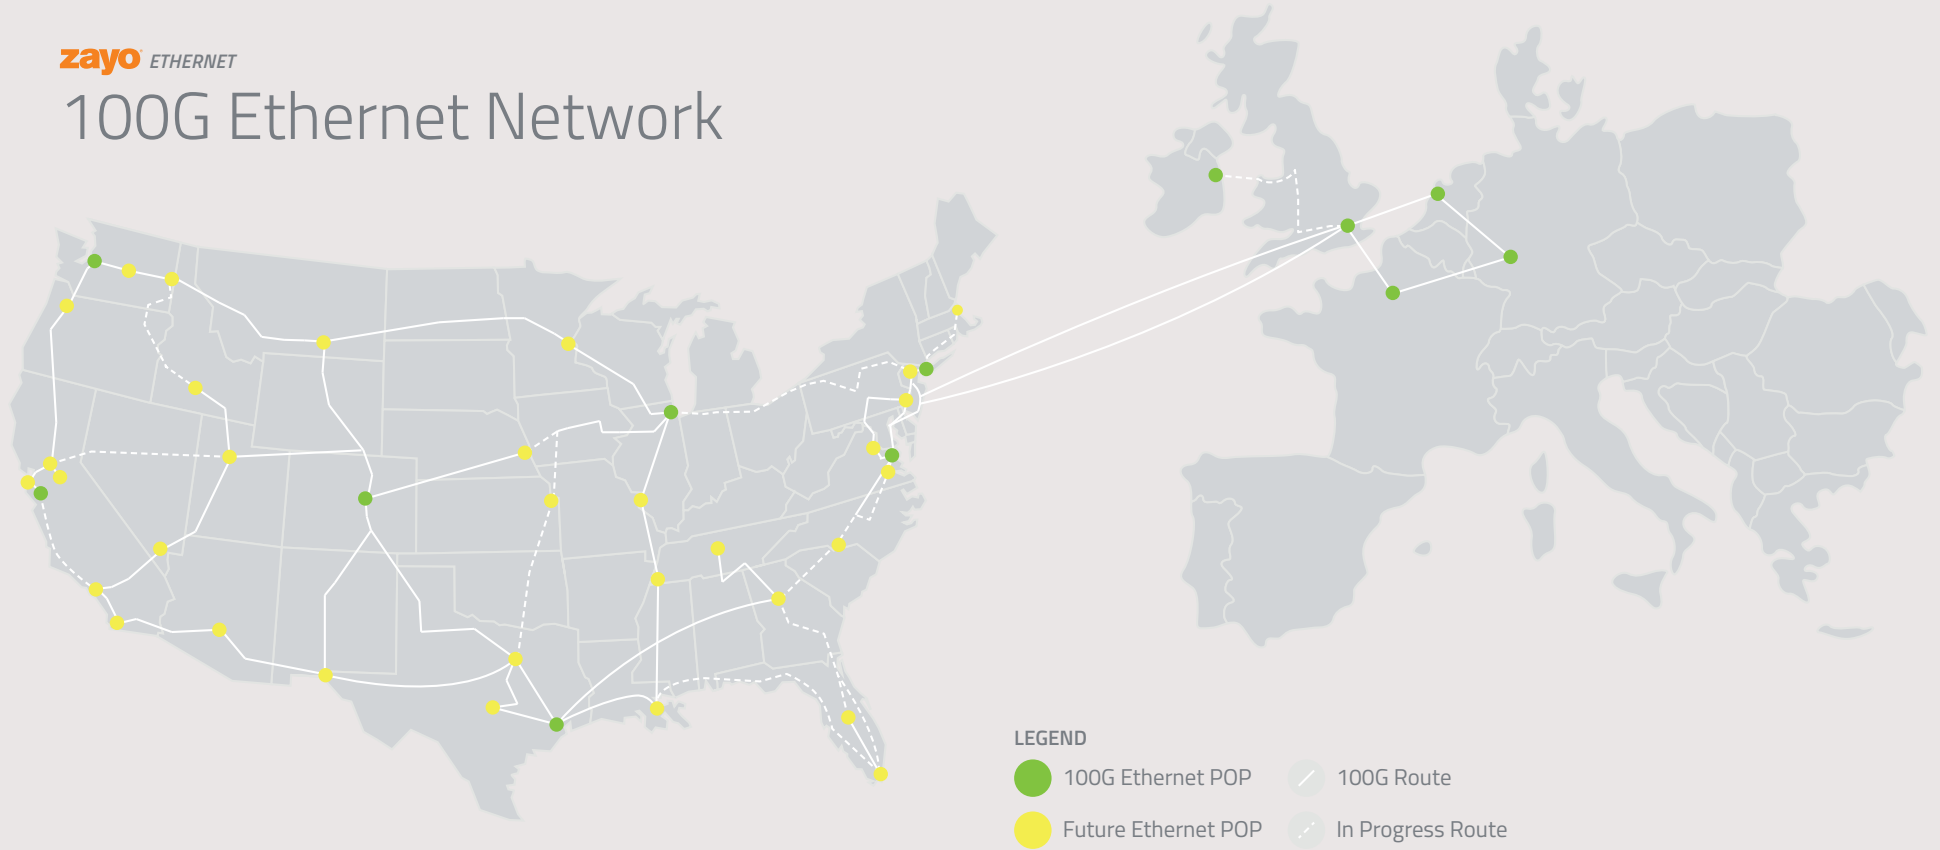

100G Ethernet Network

100G ETHERNET POPS

US LOCATIONS

Chicago, IL
Denver, CO
Houston, TX
Los Angeles, CA
New York, NY
San Jose, CA
Seattle, WA
Washington, DC

EU LOCATIONS

Amsterdam
Dublin
Frankfurt
London
Paris

FUTURE 100G ETHERNET POPS

Ashburn, VA
Atlanta, GA
Austin, TX
Boise, ID
Boston, MA
Charlotte, NC
Dallas, TX
El Paso, TX
Kansas City, MO
Las Vegas, NV
Laurel, MT
Memphis, TN
Miami, FL

Minneapolis, MN
Modesto, CA
Nashville, TN
New Orleans, LA
Newark, NJ
Omaha, NE
Orlando, FL
Philadelphia, PA
Phoenix, AZ
Portland, OR
Richmond, VA
Sacramento, CA
Sal Lake City, UT

San Diego, CA
San Francisco, CA
Spokane, WA
St.Louis, MO
Wenatchee, WA