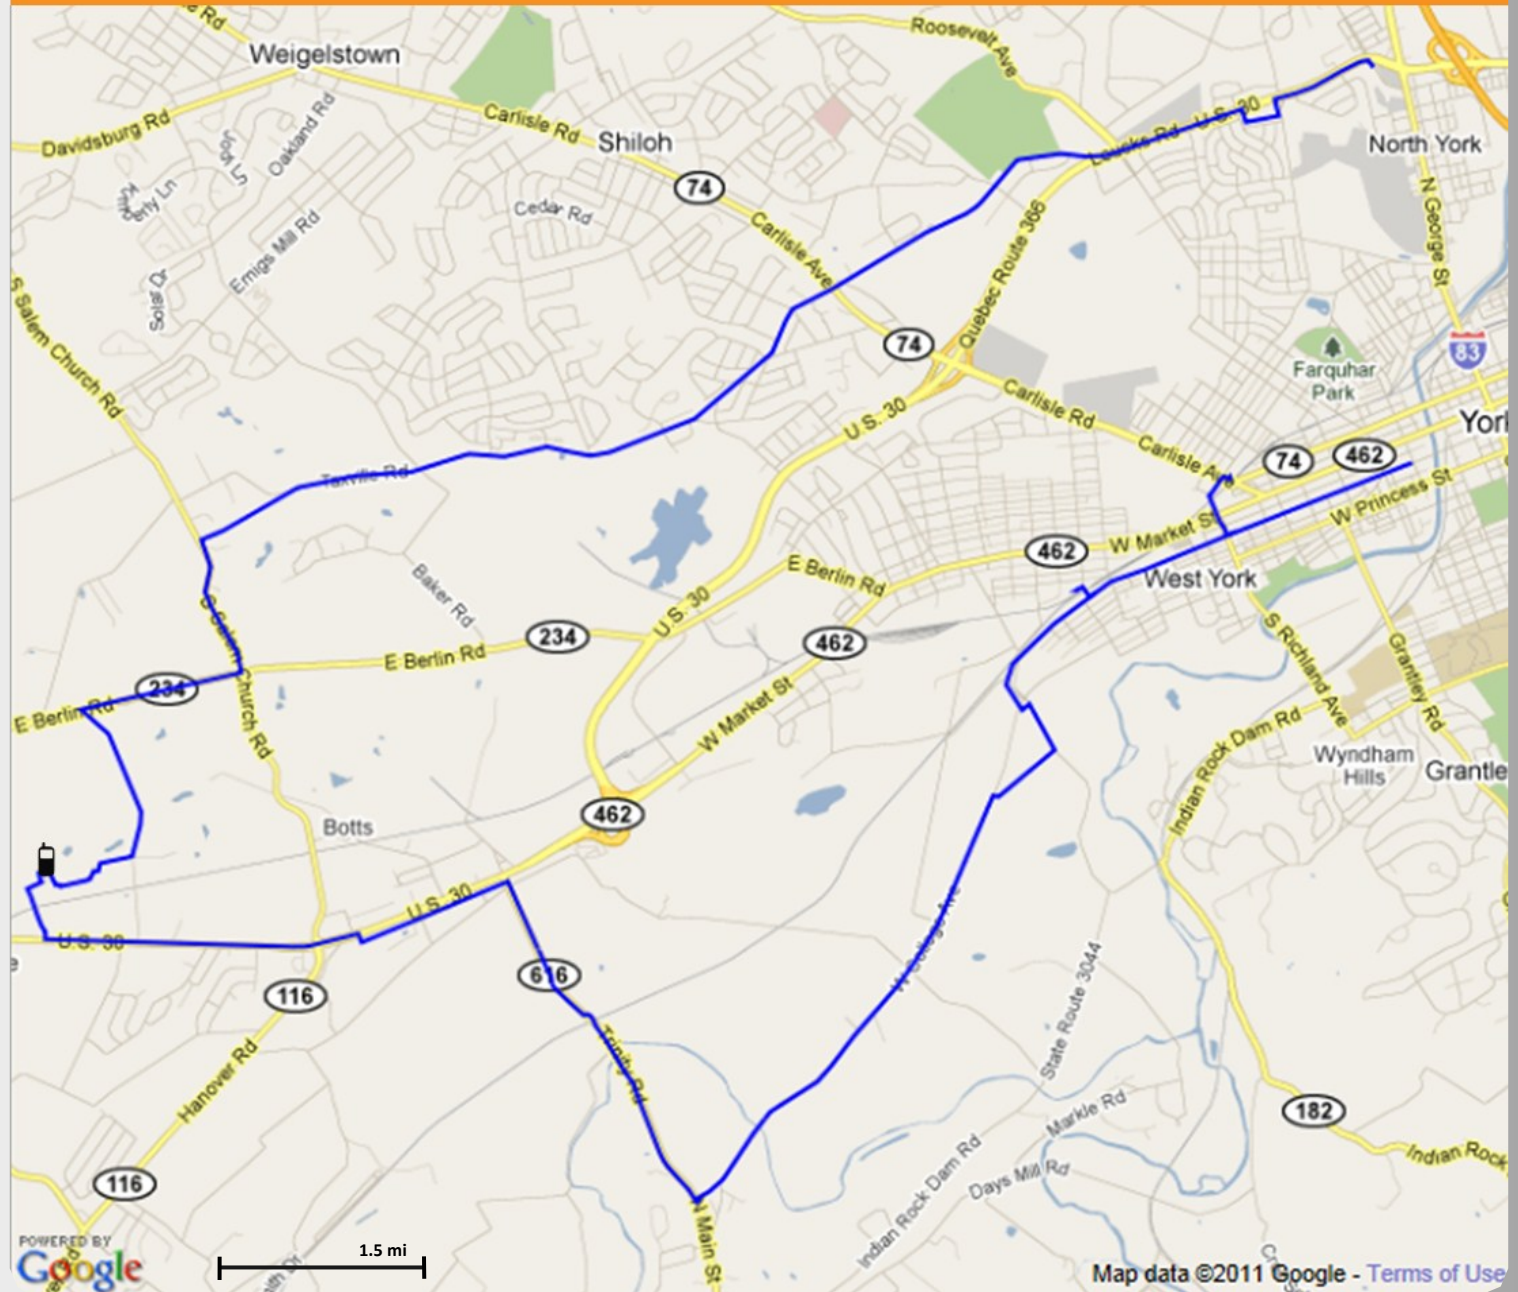

KEY STATS:

18 Route Miles

26 Buildings on Network

FIBER LEGEND:

 Zayo Fiber

KEY BUILDINGS:

 MSC

Map represents all Zayo owned metro fiber unless noted. Capacity check required for final verification of dark fiber availability. Building counts represent all assets on combined Zayo lit and dark footprint.