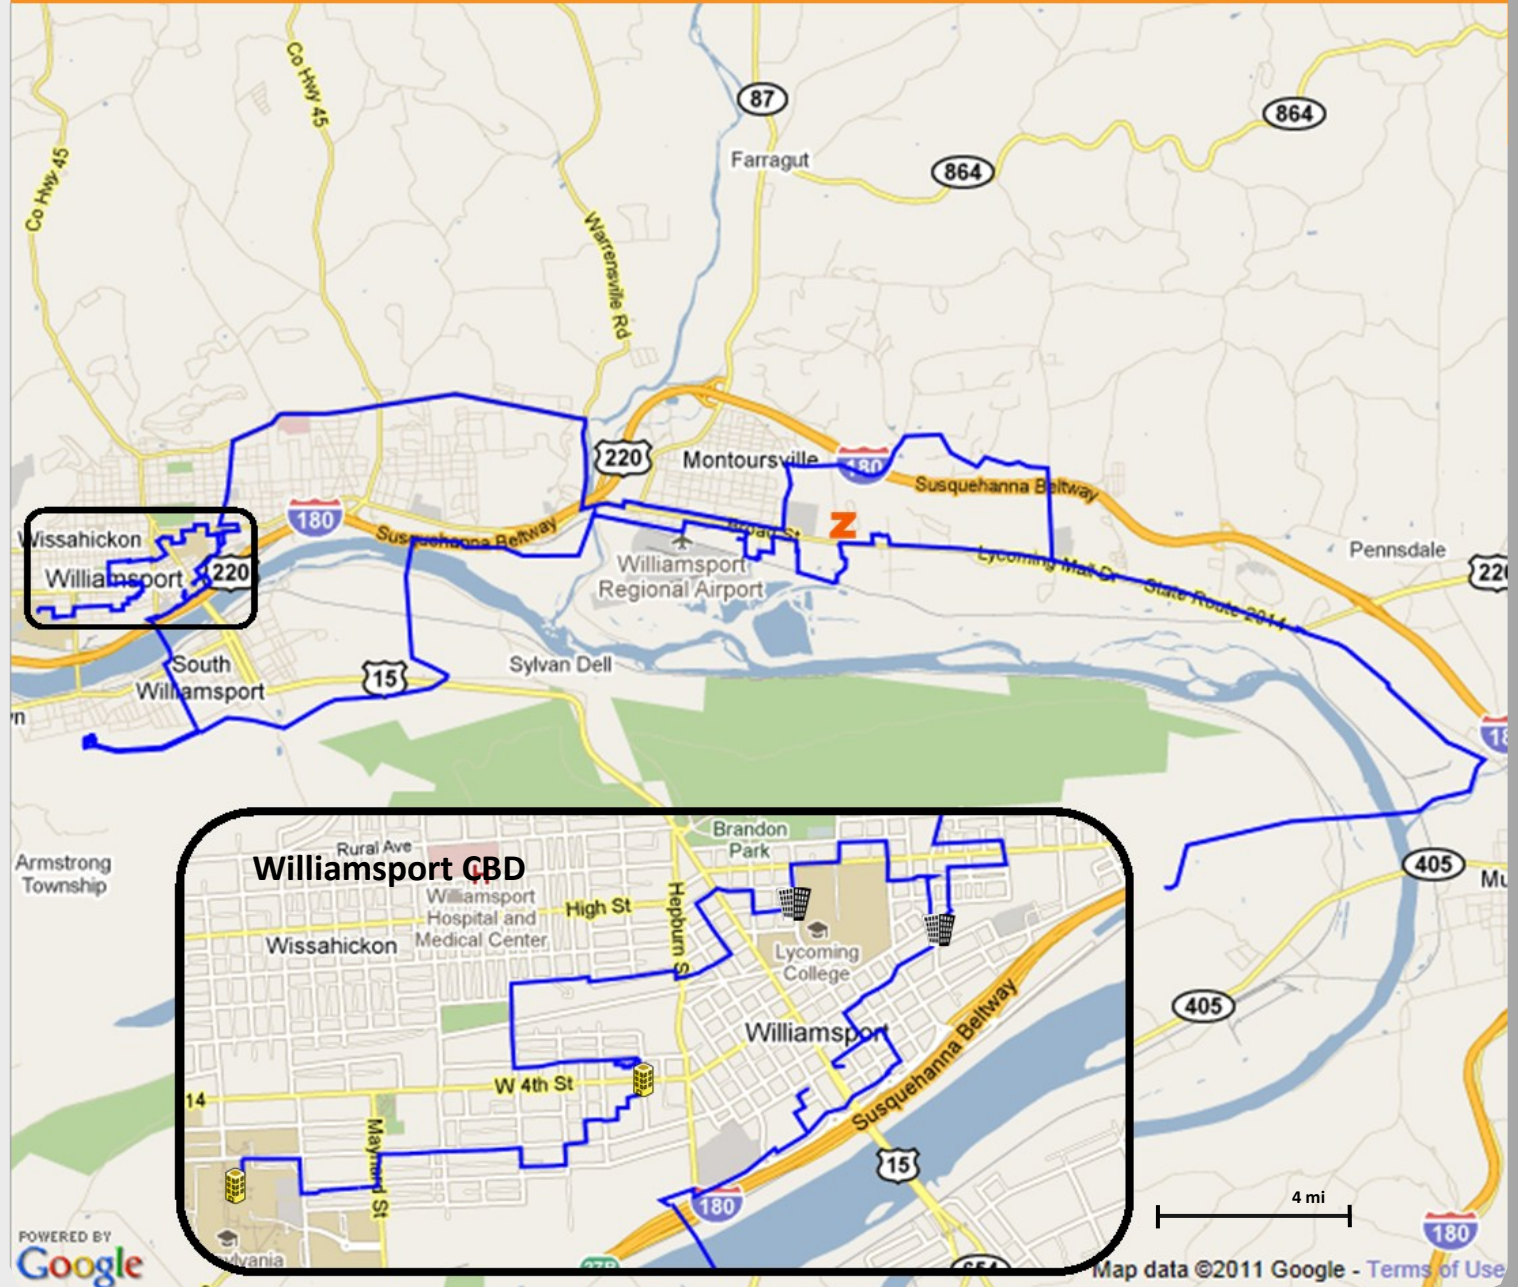

KEY STATS:

27 Route Miles

12 Buildings on Network

FIBER LEGEND:

 Zayo Fiber

KEY BUILDINGS:

 Carrier POP

 LSO

 Zayo POP

Map represents all Zayo owned metro fiber unless noted. Capacity check required for final verification of dark fiber availability. Building counts represent all assets on combined Zayo lit and dark footprint.