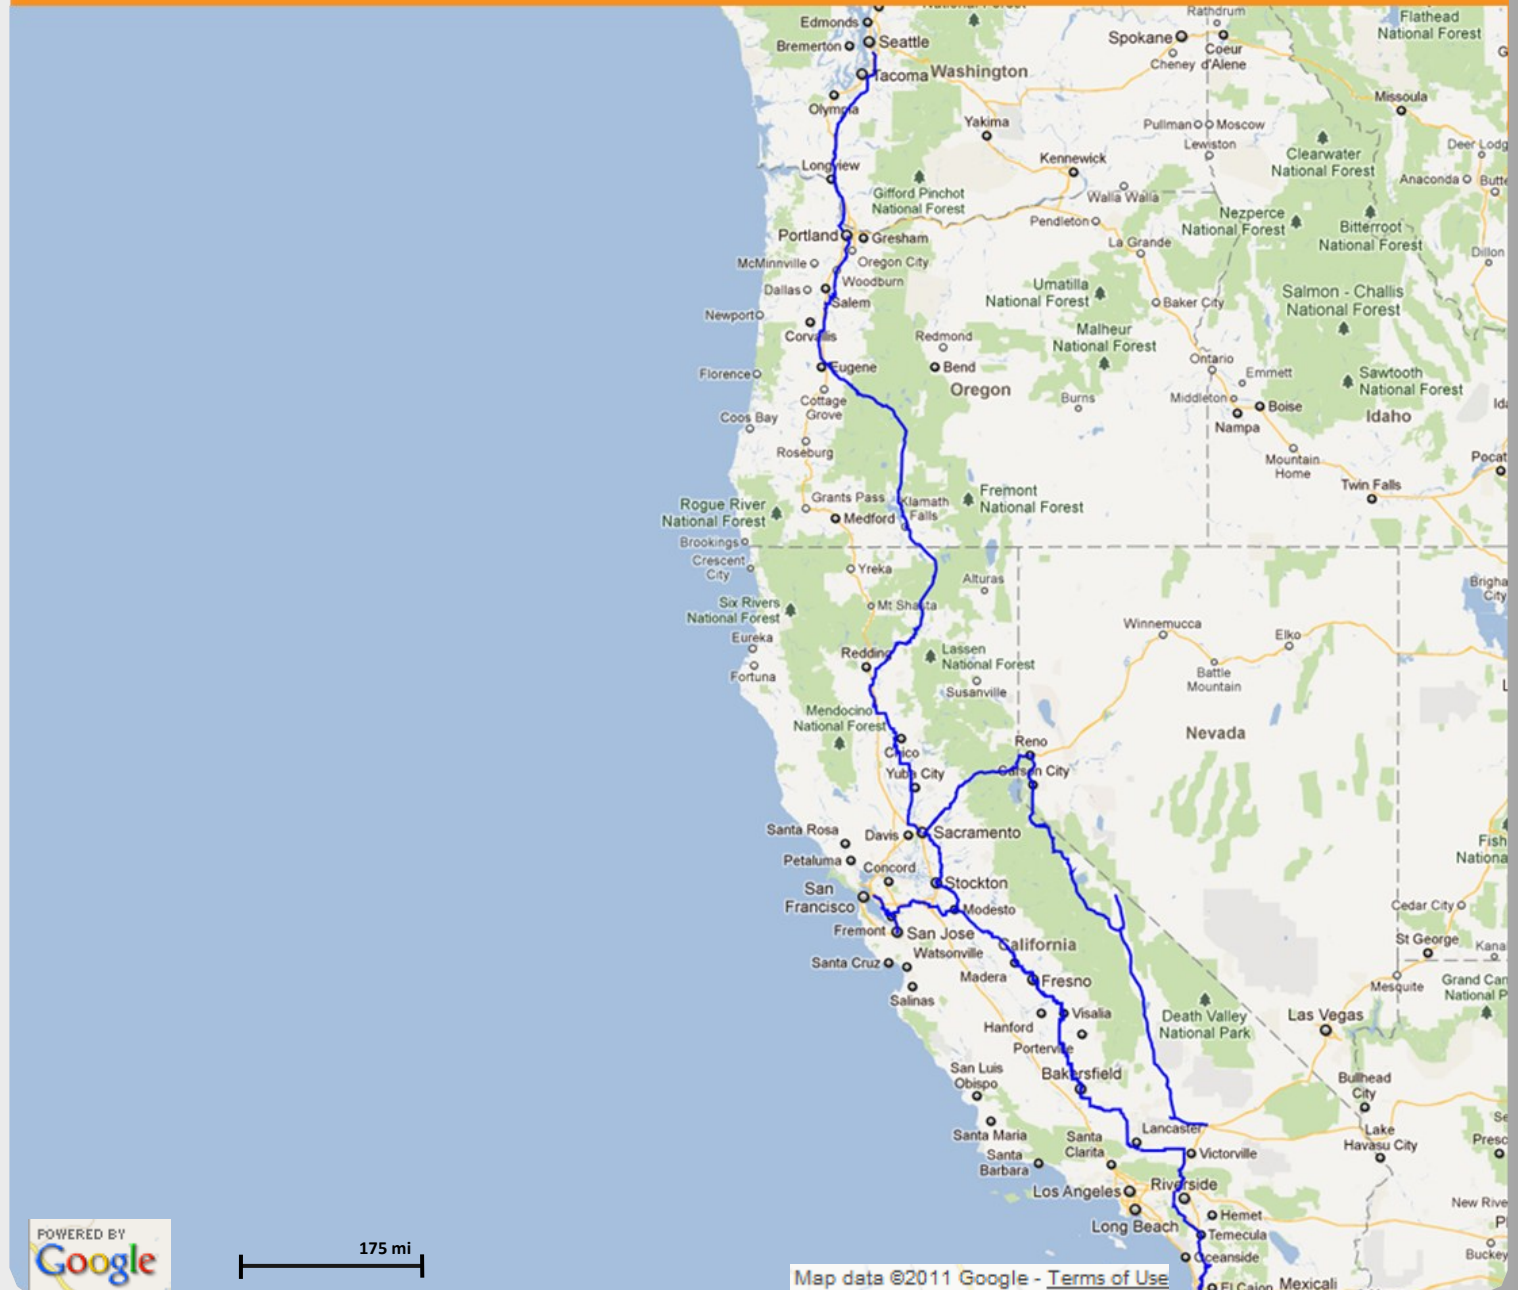

**KEY STATS:**

**2378 Longhaul Route Miles**

**FIBER LEGEND:**

 **Zayo Fiber**

Map represents all Zayo owned metro fiber unless noted. Capacity check required for final verification of dark fiber availability. Building counts represent all assets on combined Zayo lit and dark footprint.

*Confidential and Proprietary  
 December 2011*

Map data ©2011 Google - Terms of Use