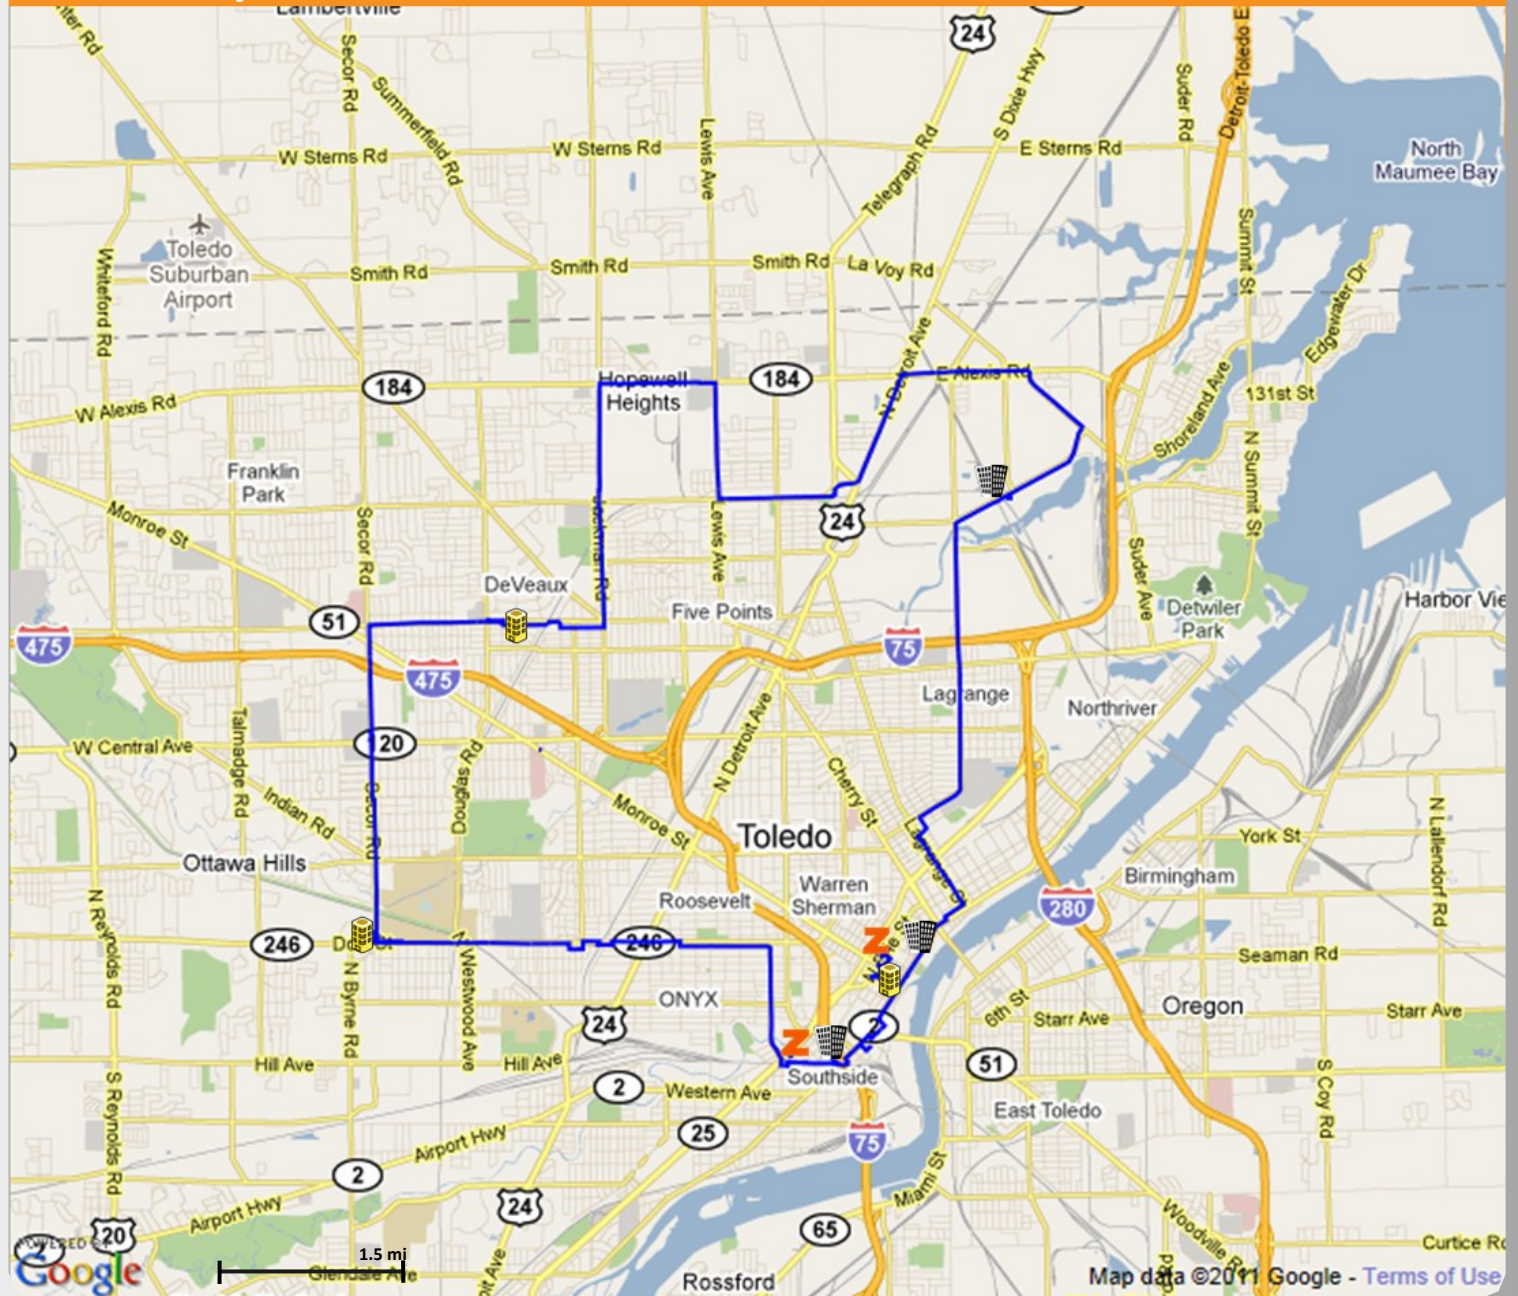

KEY STATS:

26 Route Miles

11 Buildings on Network

FIBER LEGEND:

 Zayo Fiber

KEY BUILDINGS:

 Carrier POP

 LSO

 Zayo POP

Map represents all Zayo owned metro fiber unless noted. Capacity check required for final verification of dark fiber availability. Building counts represent all assets on combined Zayo lit and dark footprint.