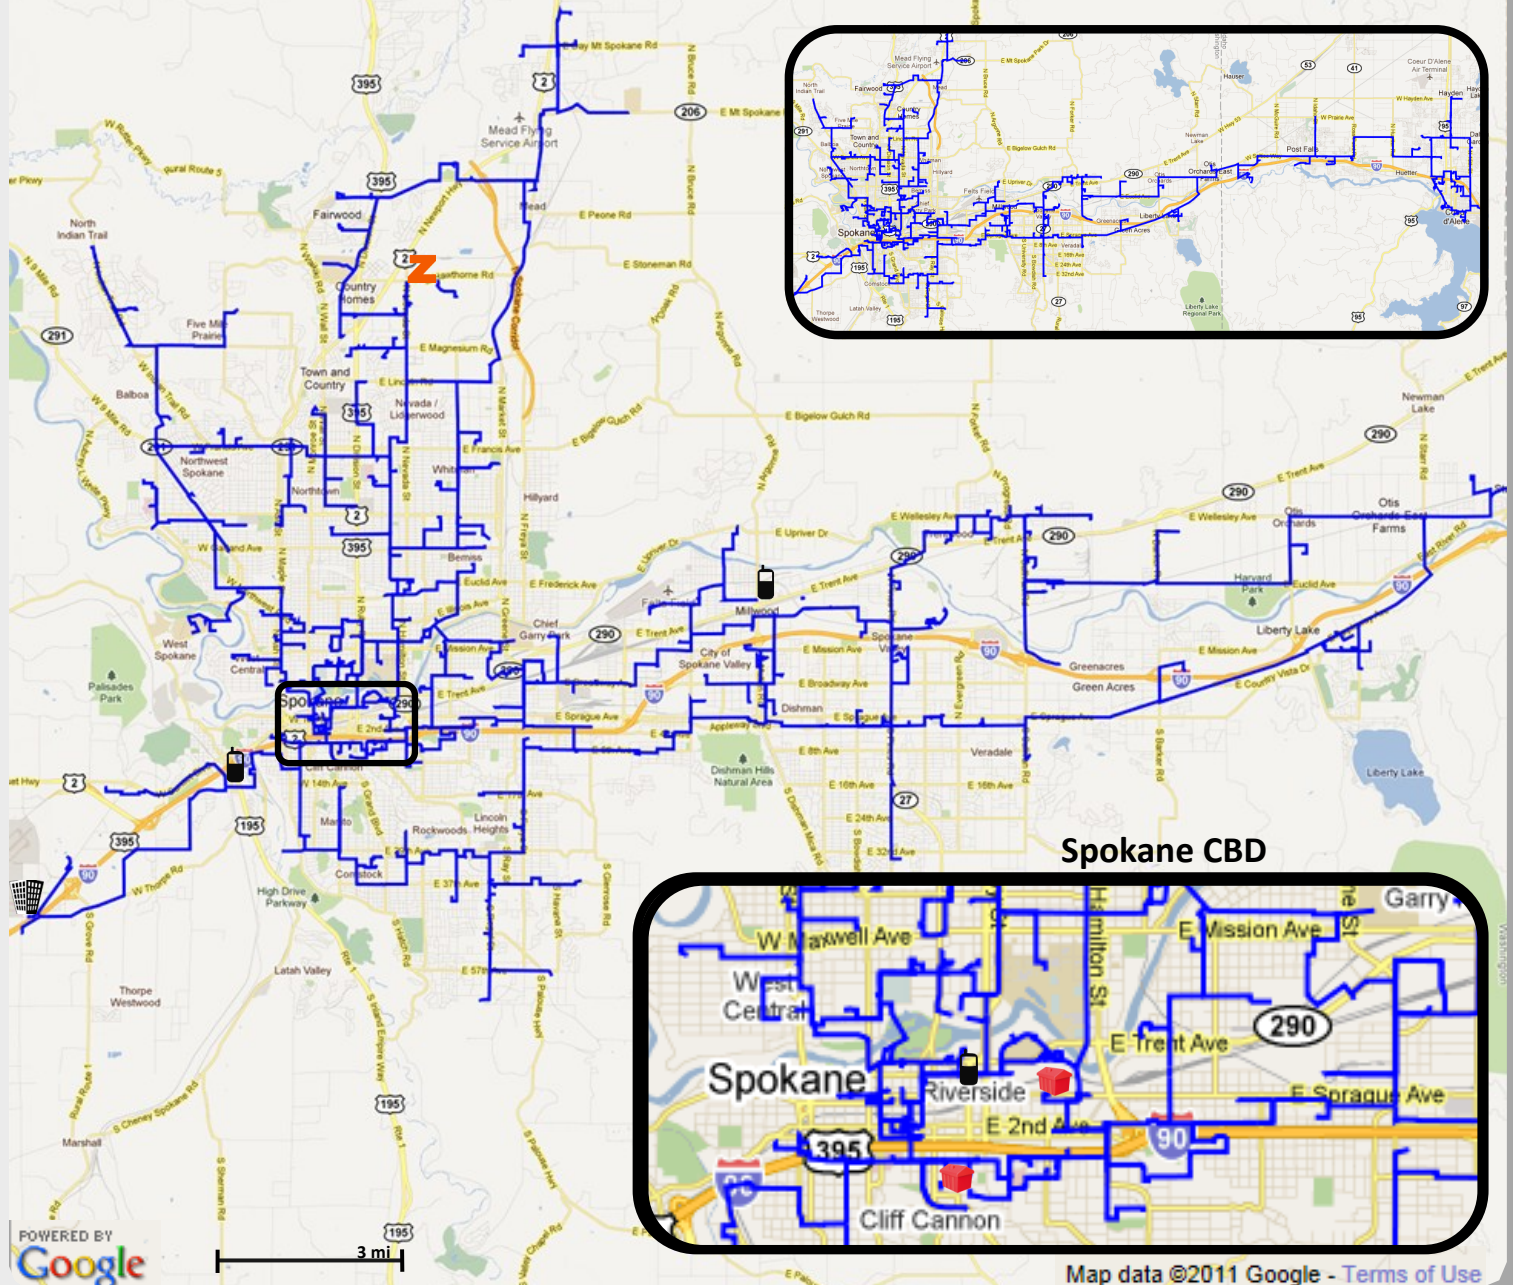

**KEY STATS:**

**240 Route Miles**  
**341 Buildings on Network**

**FIBER LEGEND:**

 **Zayo Fiber**

**KEY BUILDINGS:**

-  **Carrier POP**
-  **MSC**
-  **Carrier Hotel/Data Center**
-  **Zayo POP**

Map represents all Zayo owned metro fiber unless noted. Capacity check required for final verification of dark fiber availability. Building counts represent all assets on combined Zayo lit and dark footprint.