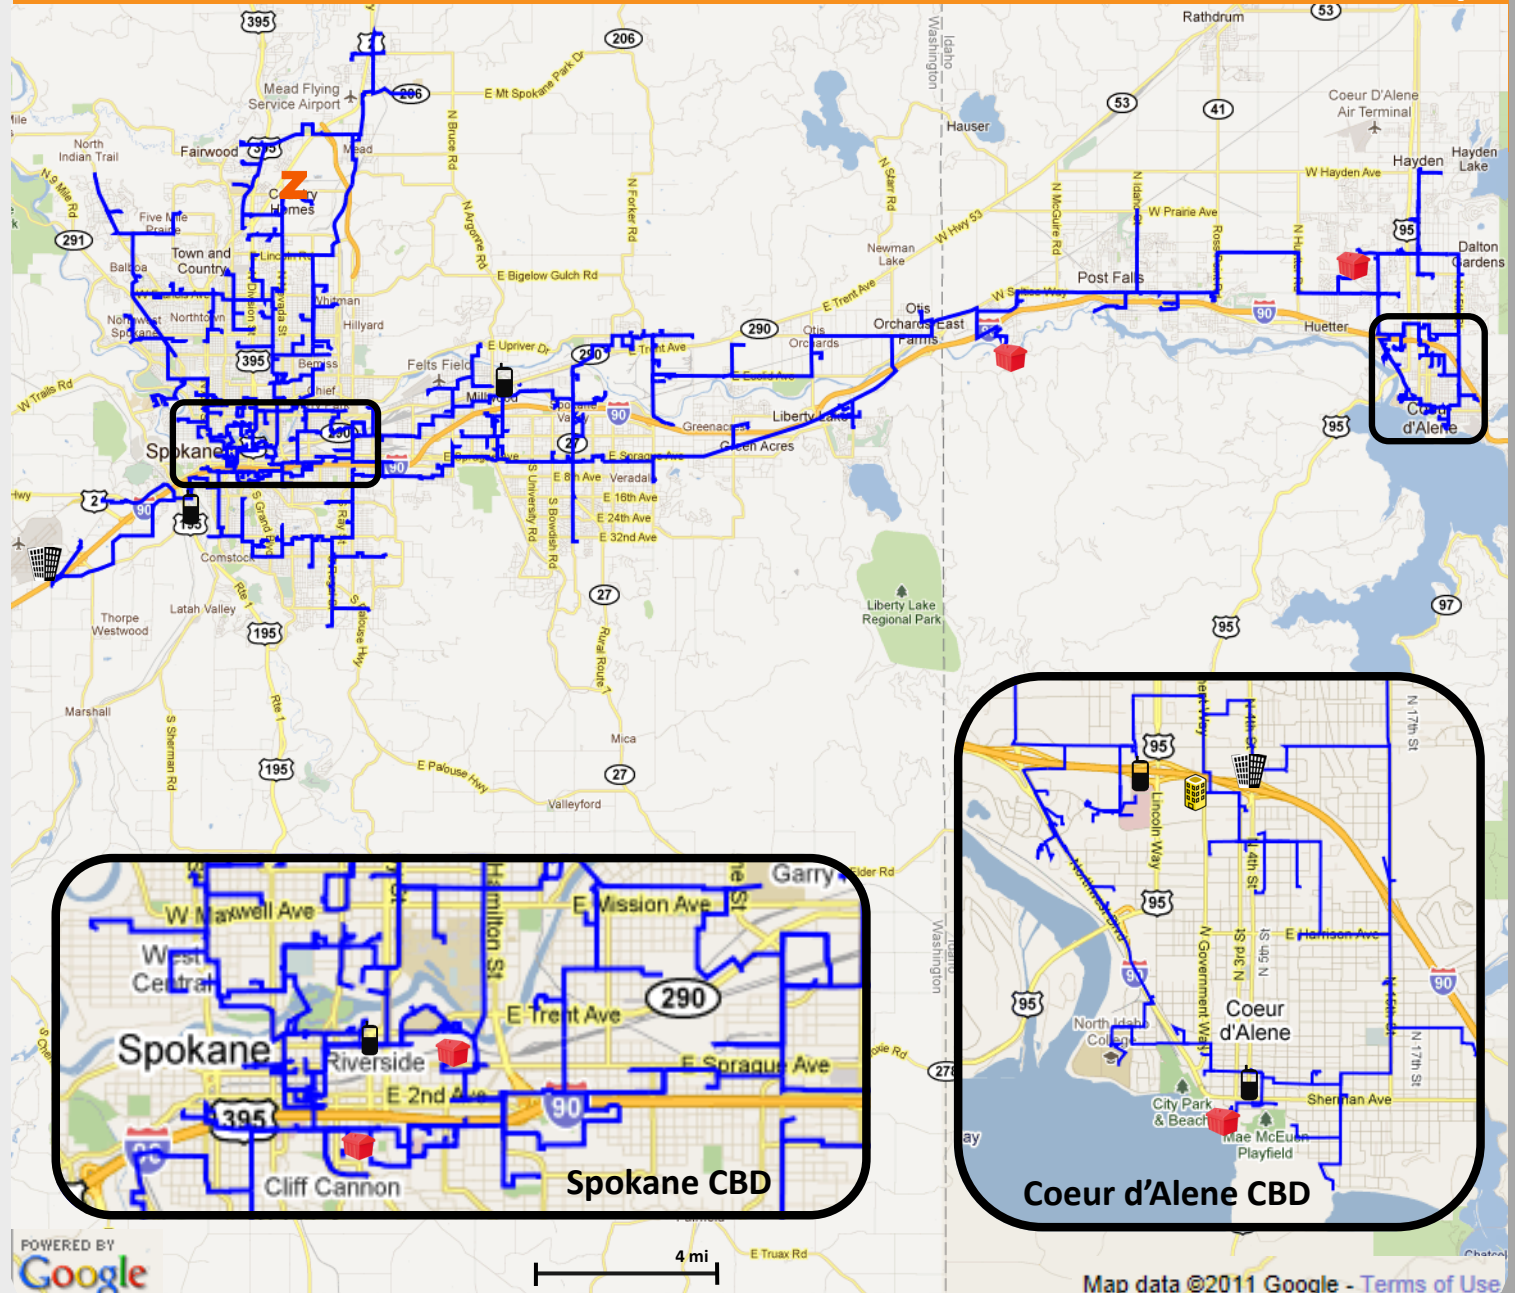

Spokane, WA – Coeur d'Alene, ID

Zayo Dark Fiber Network Map

KEY STATS:

290 Route Miles
418 Buildings on Network

FIBER LEGEND:

 Zayo Fiber

KEY BUILDINGS:

-  Carrier POP
-  LSO
-  MSC
-  Carrier Hotel/Data Center
-  Zayo POP

Map represents all Zayo owned metro fiber unless noted. Capacity check required for final verification of dark fiber availability. Building counts represent all assets on combined Zayo lit and dark footprint.