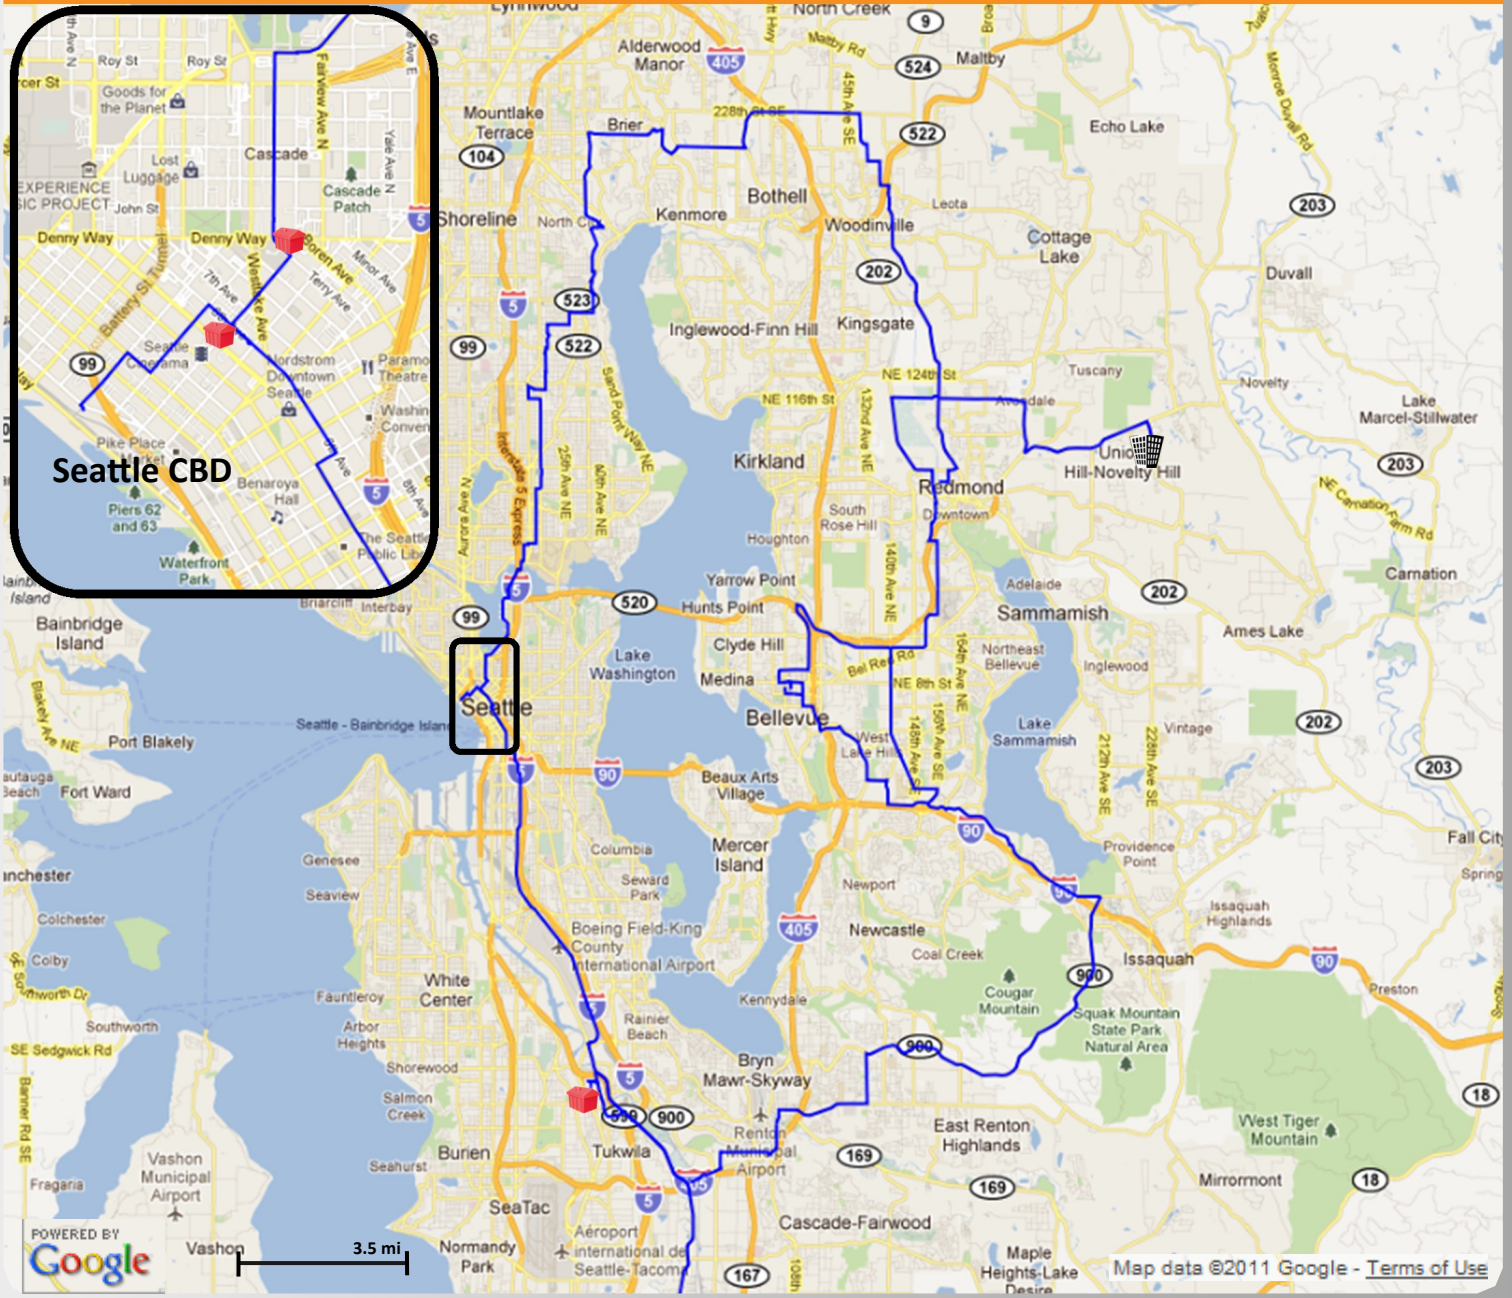

**KEY STATS:**

**94 Route Miles**  
**4 Buildings on Network**

**FIBER LEGEND:**

 Zayo Fiber

**KEY BUILDINGS:**

 Carrier POP

 Carrier Hotel/Data Center

Map represents all Zayo owned metro fiber unless noted. Capacity check required for final verification of dark fiber availability. Building counts represent all assets on combined Zayo lit and dark footprint.

*Confidential and Proprietary*  
 December 2011

Map data ©2011 Google - Terms of Use