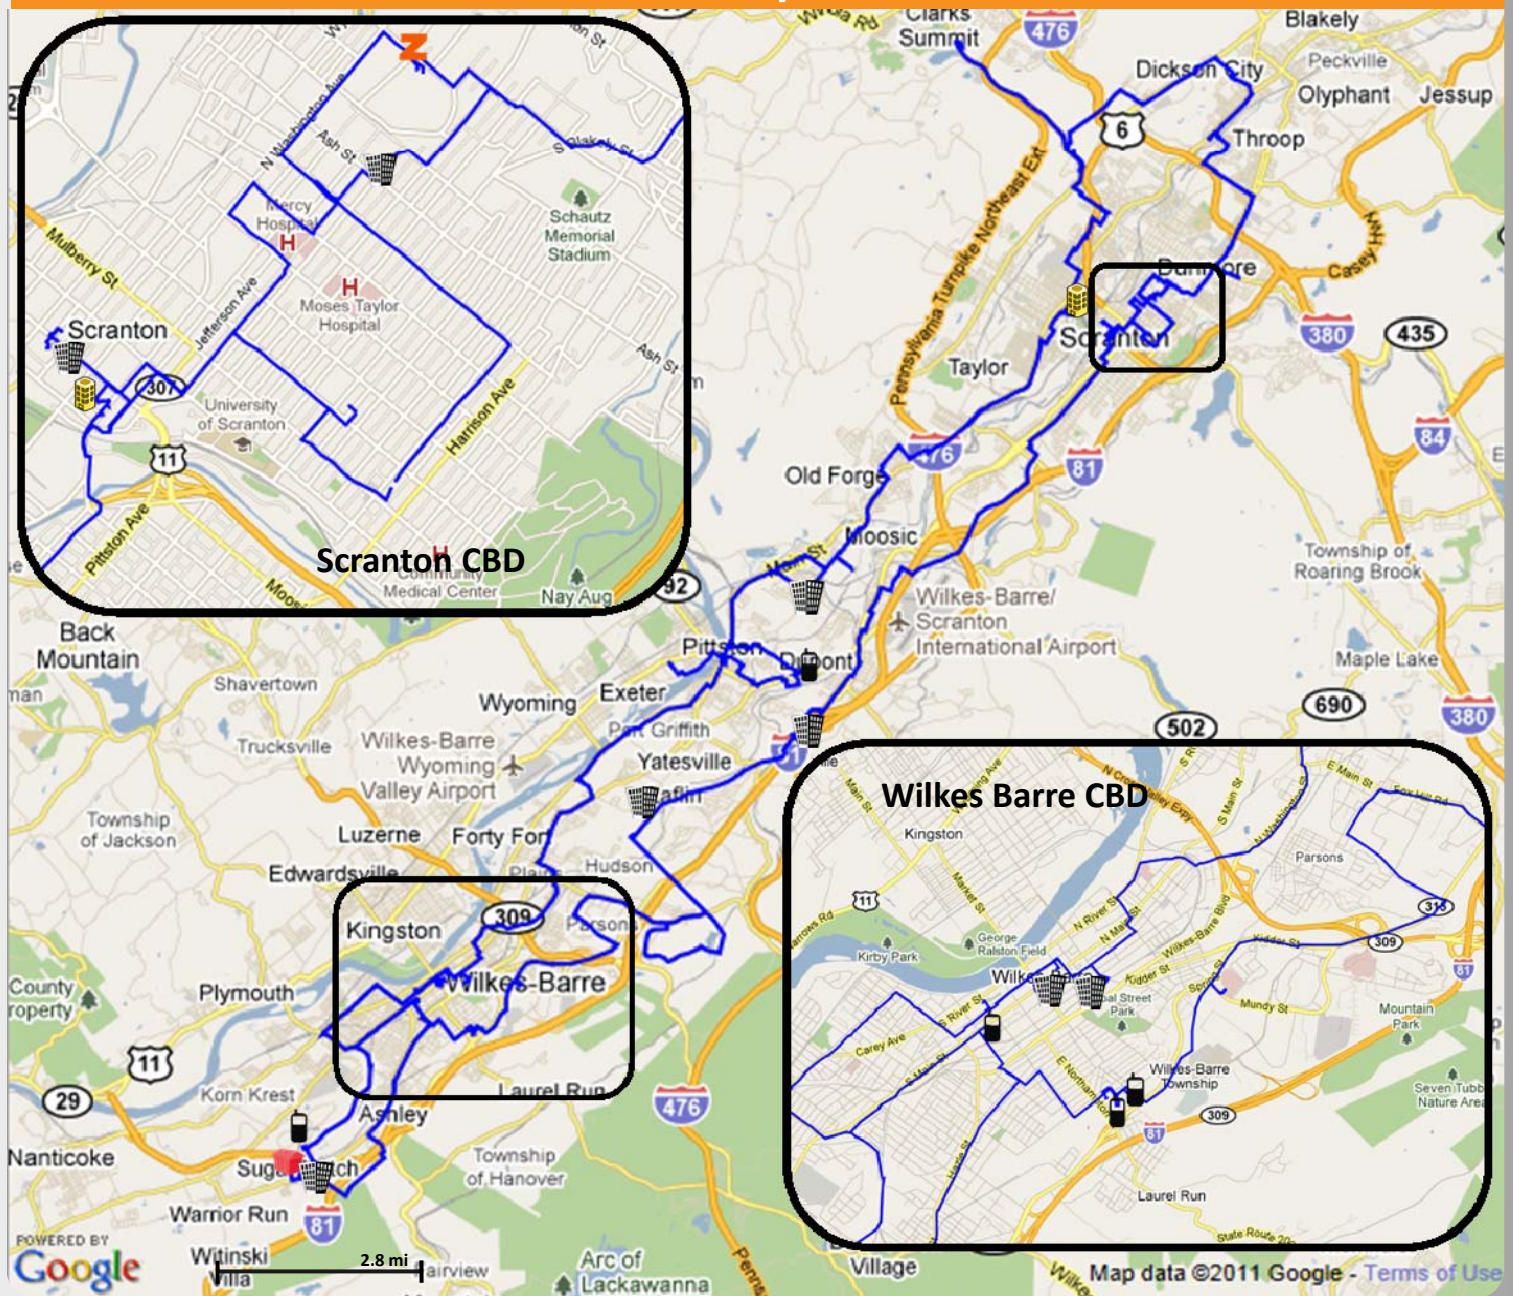

Scranton & Wilkes Barre, PA

Zayo Dark Fiber Network Map

KEY STATS:

200 Route Miles
 29 Buildings on Network

FIBER LEGEND:

 Zayo Fiber

KEY BUILDINGS:

-  Carrier POP
-  LSO
-  MSC
-  Carrier Hotel/Data Center
-  Zayo POP

Map represents all Zayo owned metro fiber unless noted. Capacity check required for final verification of dark fiber availability. Building counts represent all assets on combined Zayo lit and dark footprint.