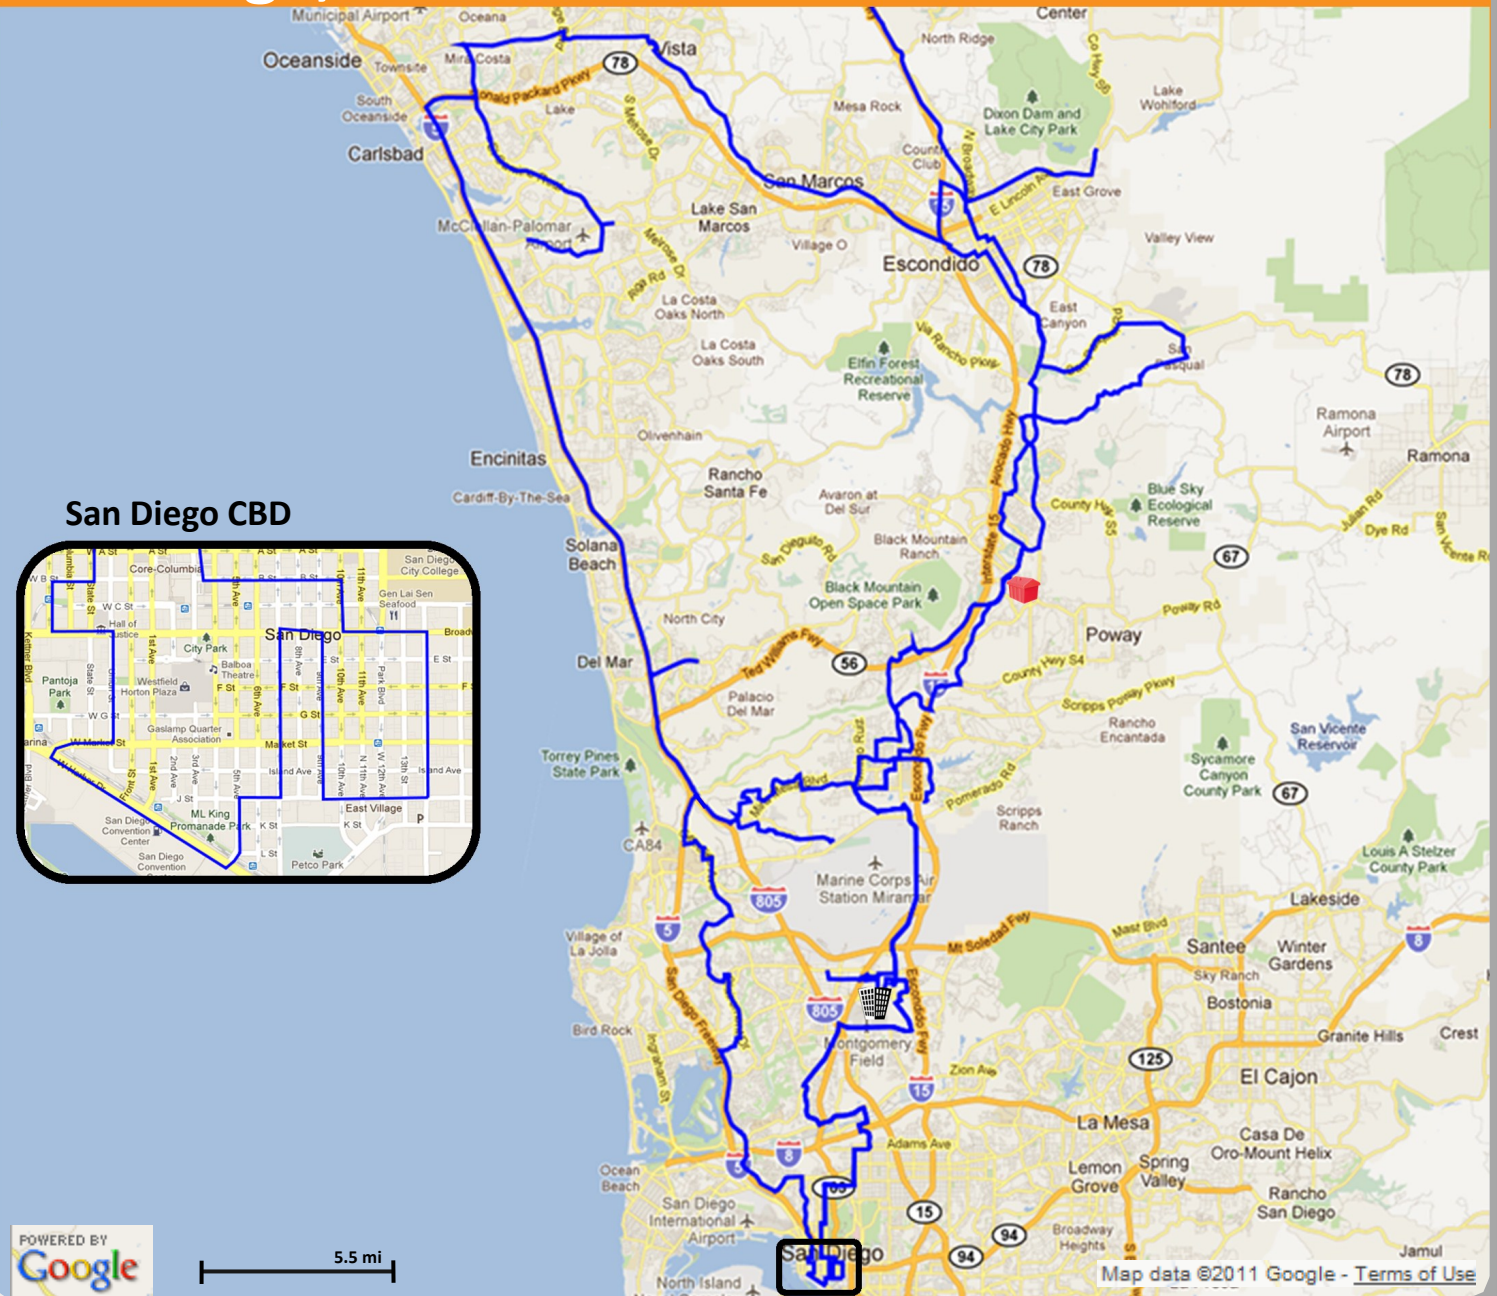

**KEY STATS:**

**143 Route Miles**

**15 Buildings on Network**

**FIBER LEGEND:**

 Zayo Fiber

**KEY BUILDINGS:**

 Carrier POP

 Carrier Hotel/Data Center

Map represents all Zayo owned metro fiber unless noted. Capacity check required for final verification of dark fiber availability. Building counts represent all assets on combined Zayo lit and dark footprint.

*Confidential and Proprietary  
 December 2011*

Map data ©2011 Google - Terms of Use