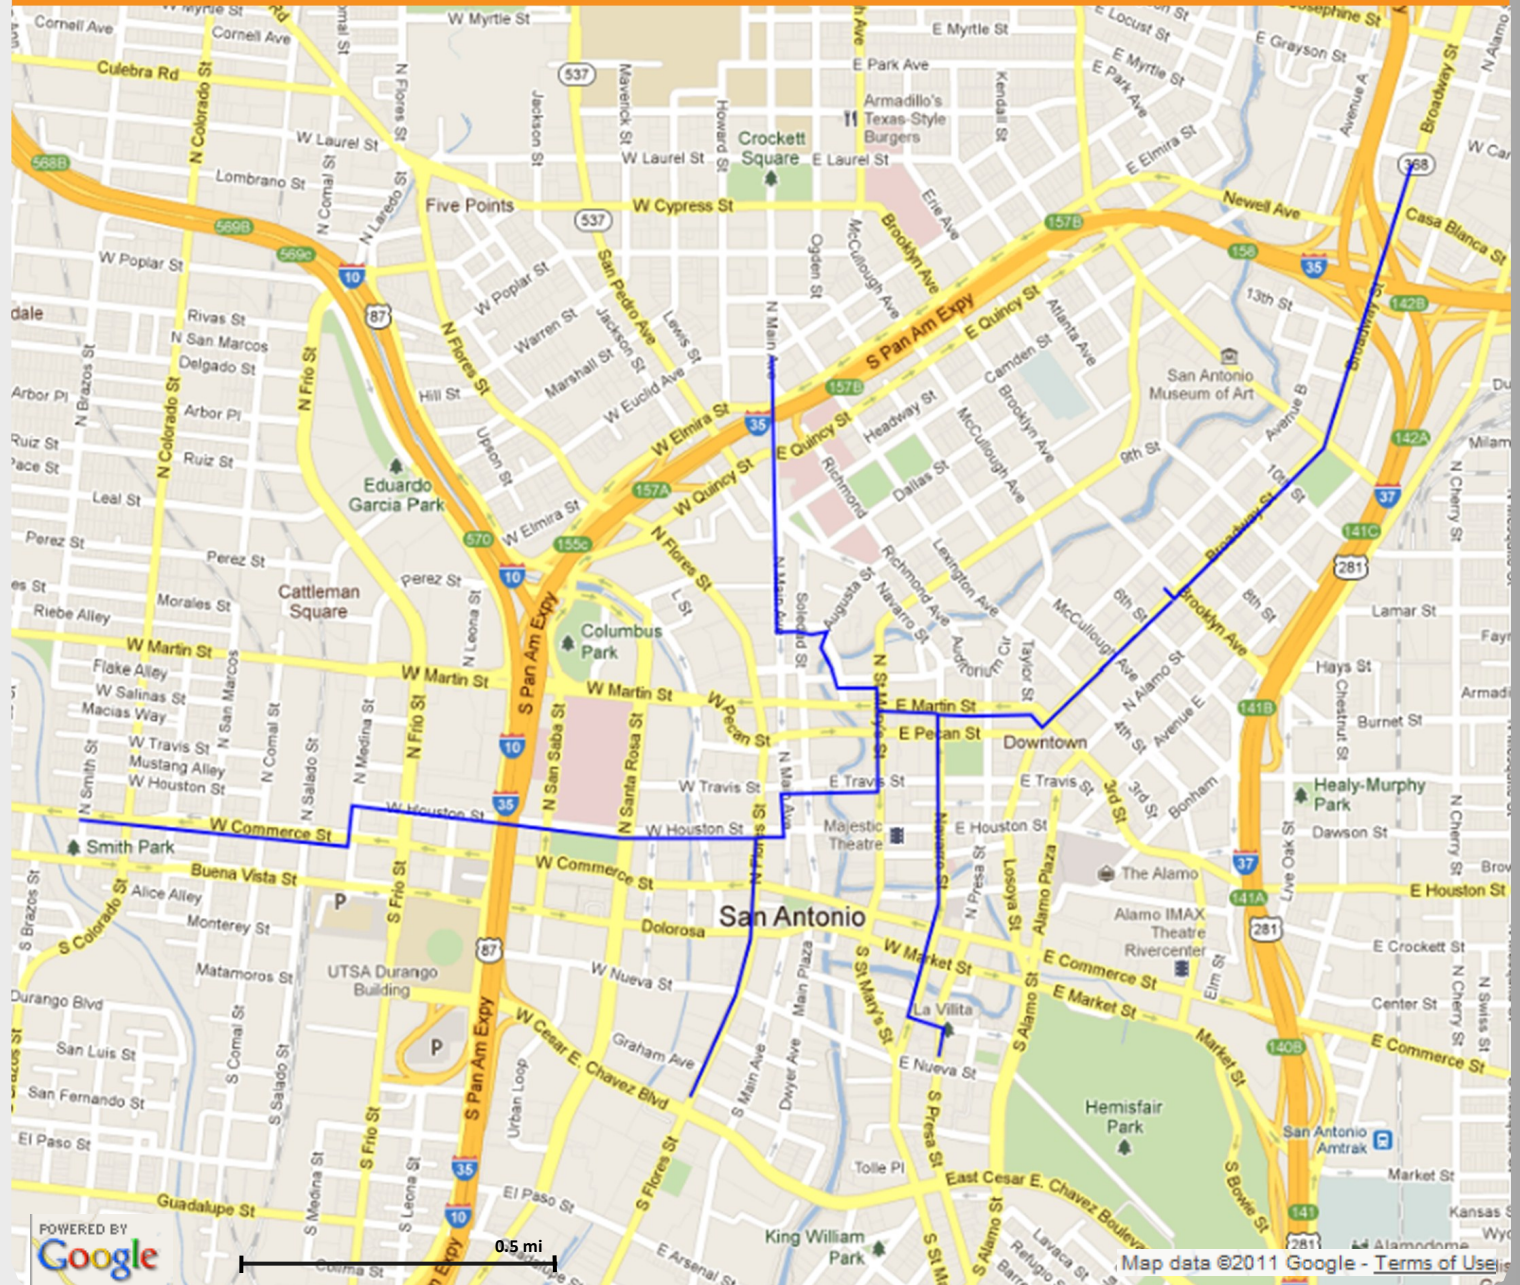

San Antonio, TX

Zayo Dark Fiber Network Map

KEY STATS:

5 Route Miles
0 Buildings on Network

FIBER LEGEND:

 Zayo Fiber

Map represents all Zayo owned metro fiber unless noted. Capacity check required for final verification of dark fiber availability. Building counts represent all assets on combined Zayo lit and dark footprint.