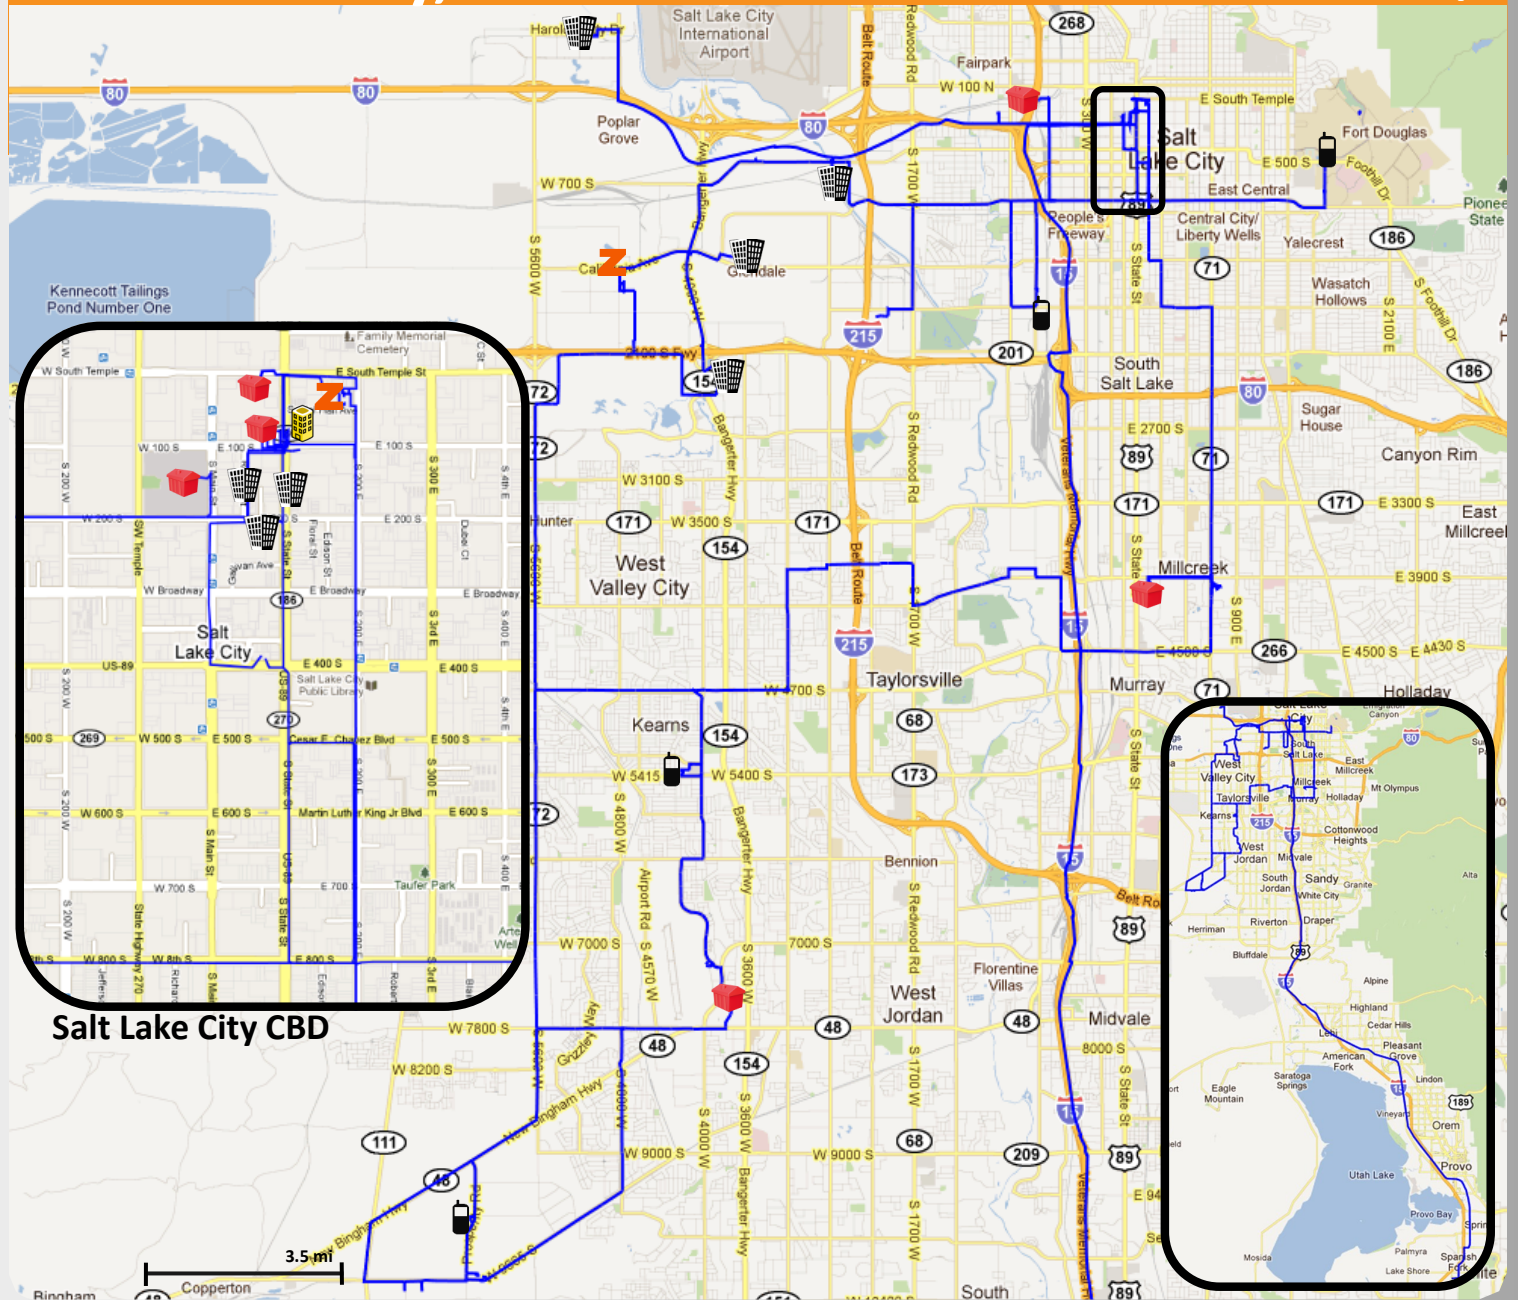

KEY STATS:

126 Route Miles
 32 Buildings on Network

FIBER LEGEND:

 Zayo Fiber

KEY BUILDINGS:

-  Carrier POP
-  LSO
-  MSC
-  Carrier Hotel/Data Center
-  Zayo POP

Map represents all Zayo owned metro fiber unless noted. Capacity check required for final verification of dark fiber availability. Building counts represent all assets on combined Zayo lit and dark footprint.