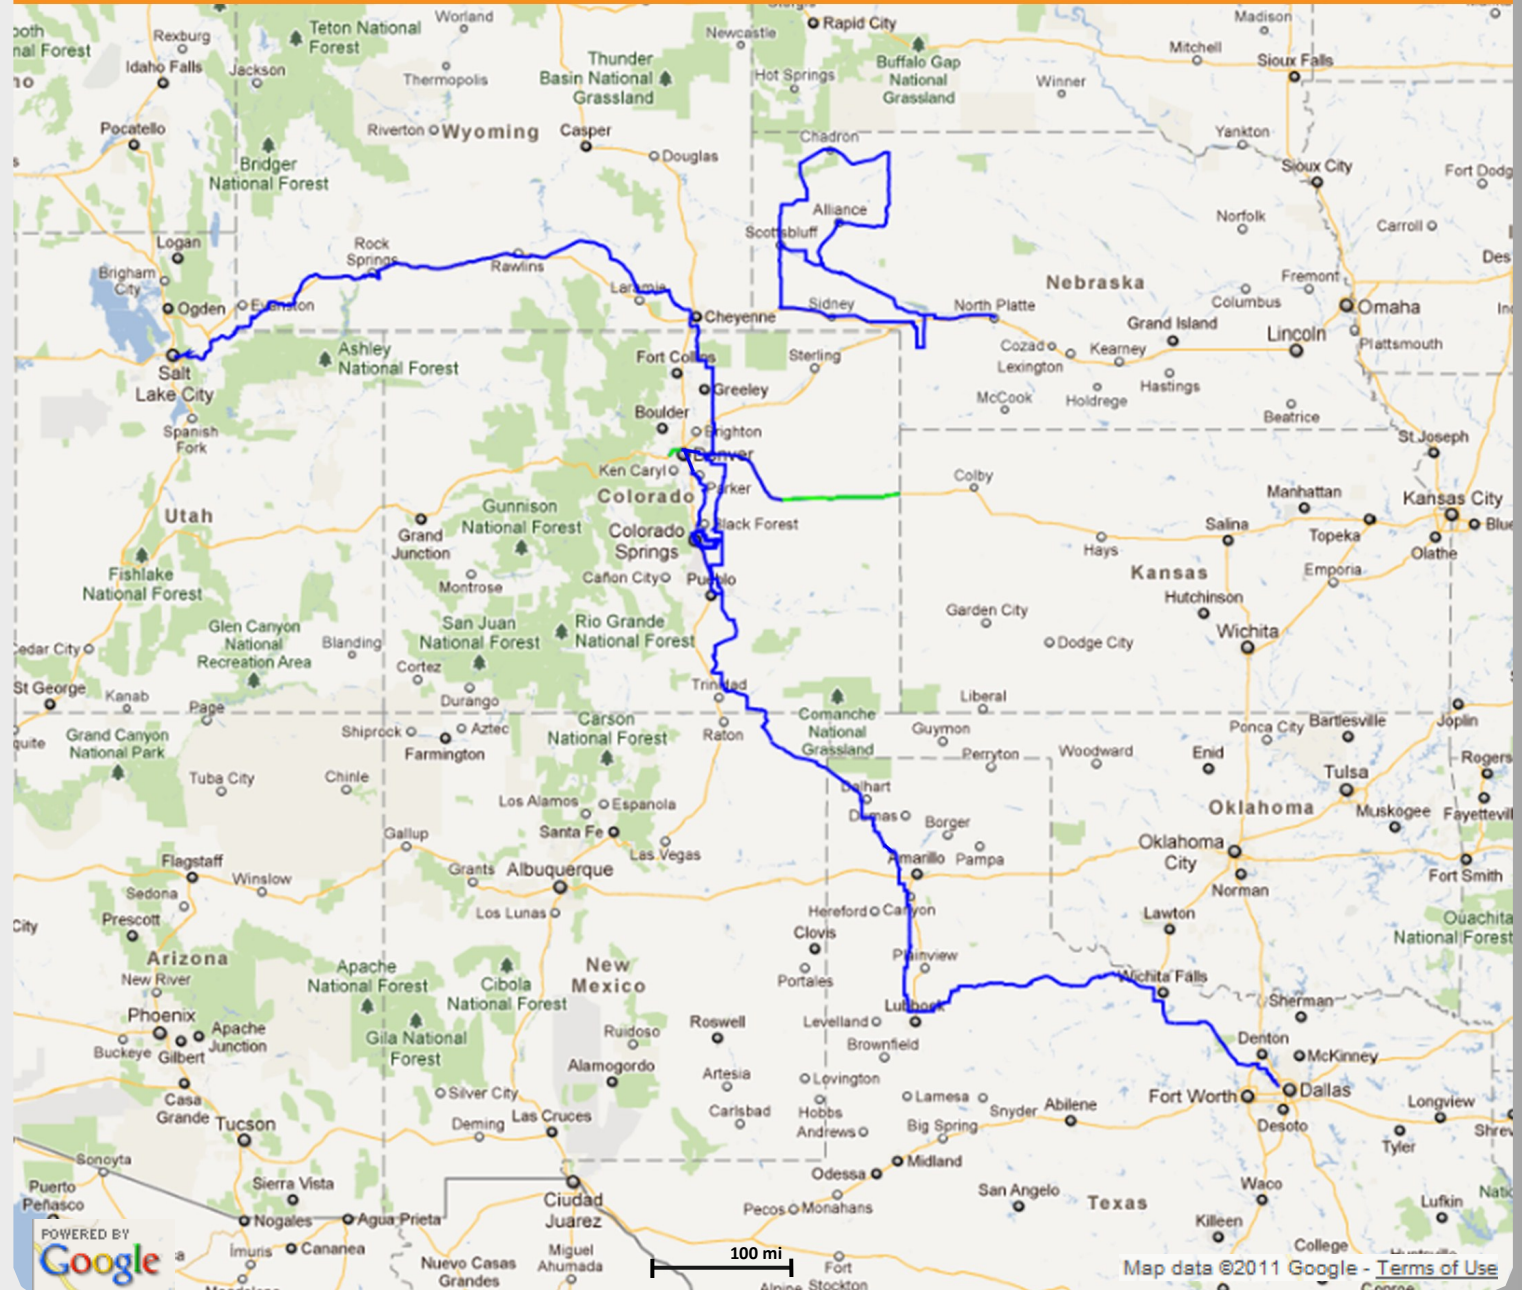

Rocky Mountains Longhaul

Zayo Dark Fiber Network Map

KEY STATS:

2421 Longhaul Route Miles

FIBER LEGEND:

- Zayo Fiber
- Zayo Conduit

Map represents all Zayo owned metro fiber unless noted. Capacity check required for final verification of dark fiber availability. Building counts represent all assets on combined Zayo lit and dark footprint.