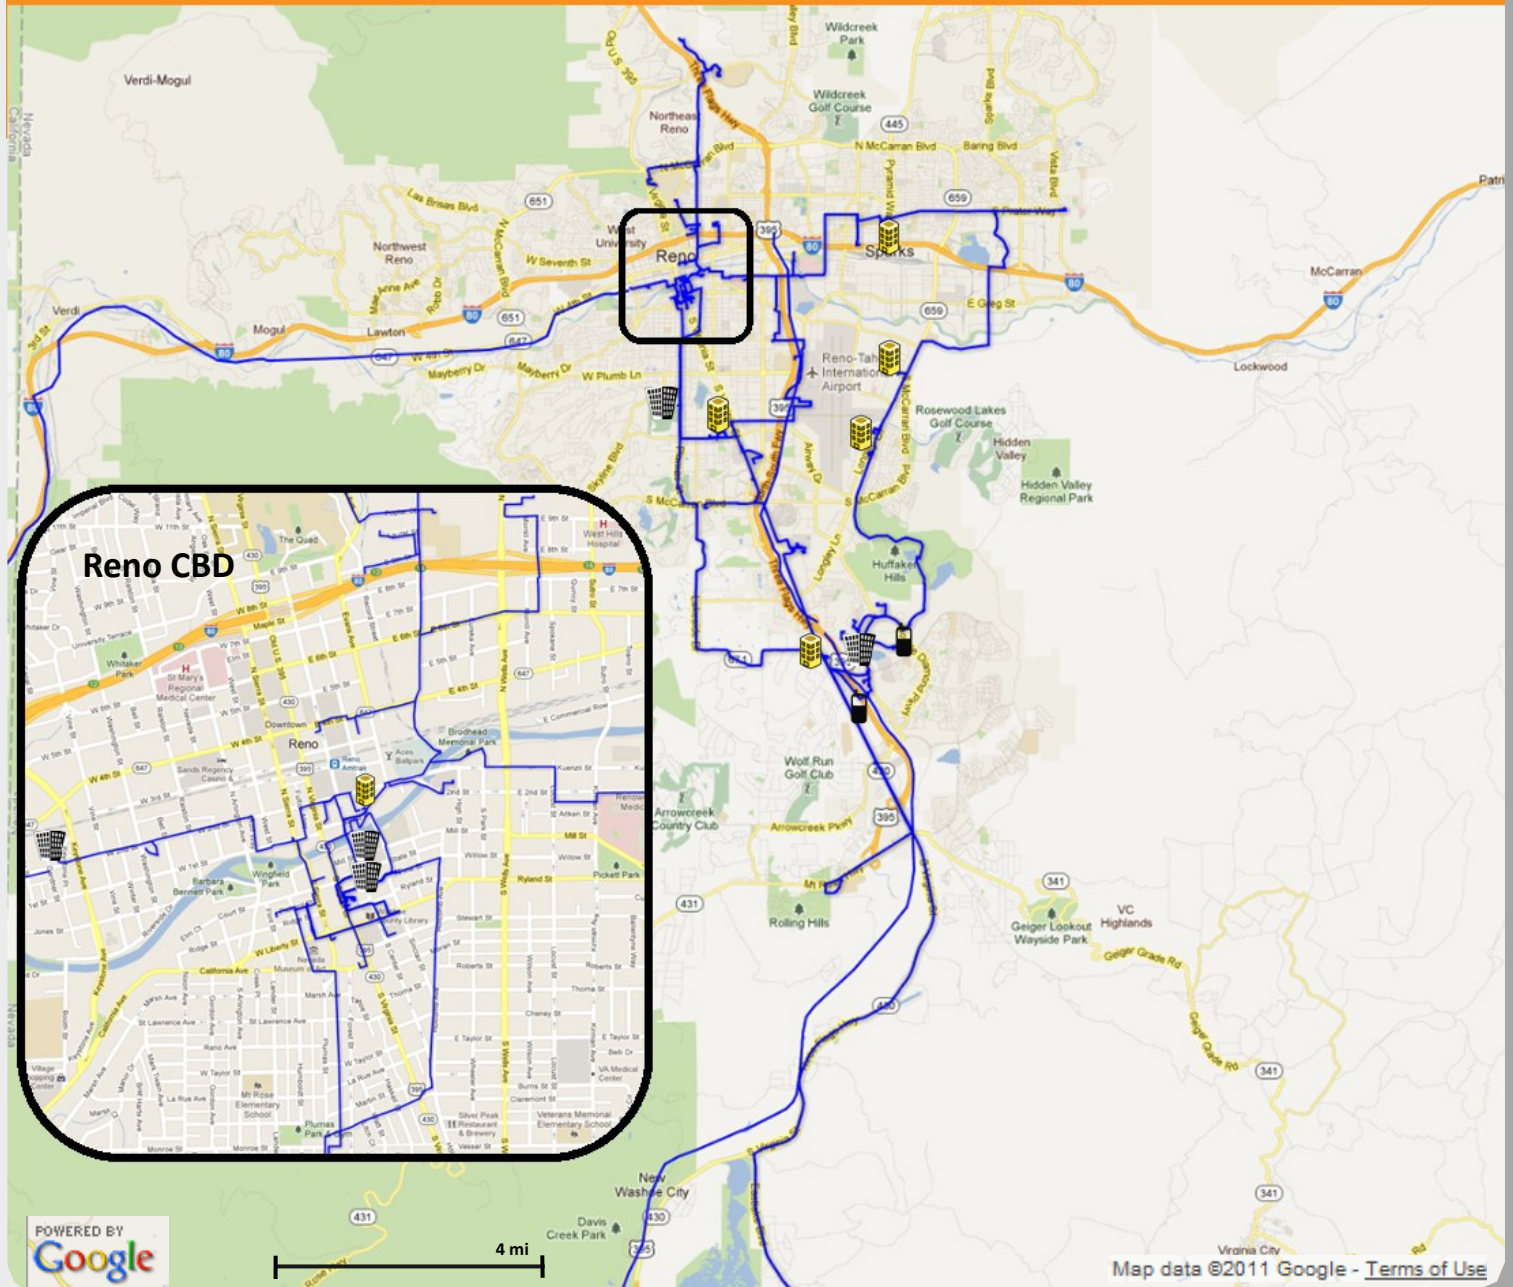

KEY STATS:

98 Route Miles

52 Buildings on Network

FIBER LEGEND:

 **Zayo Fiber**

KEY BUILDINGS:

 **Carrier POP**

 **LSO**

 **MSC**

Map represents all Zayo owned metro fiber unless noted. Capacity check required for final verification of dark fiber availability. Building counts represent all assets on combined Zayo lit and dark footprint.