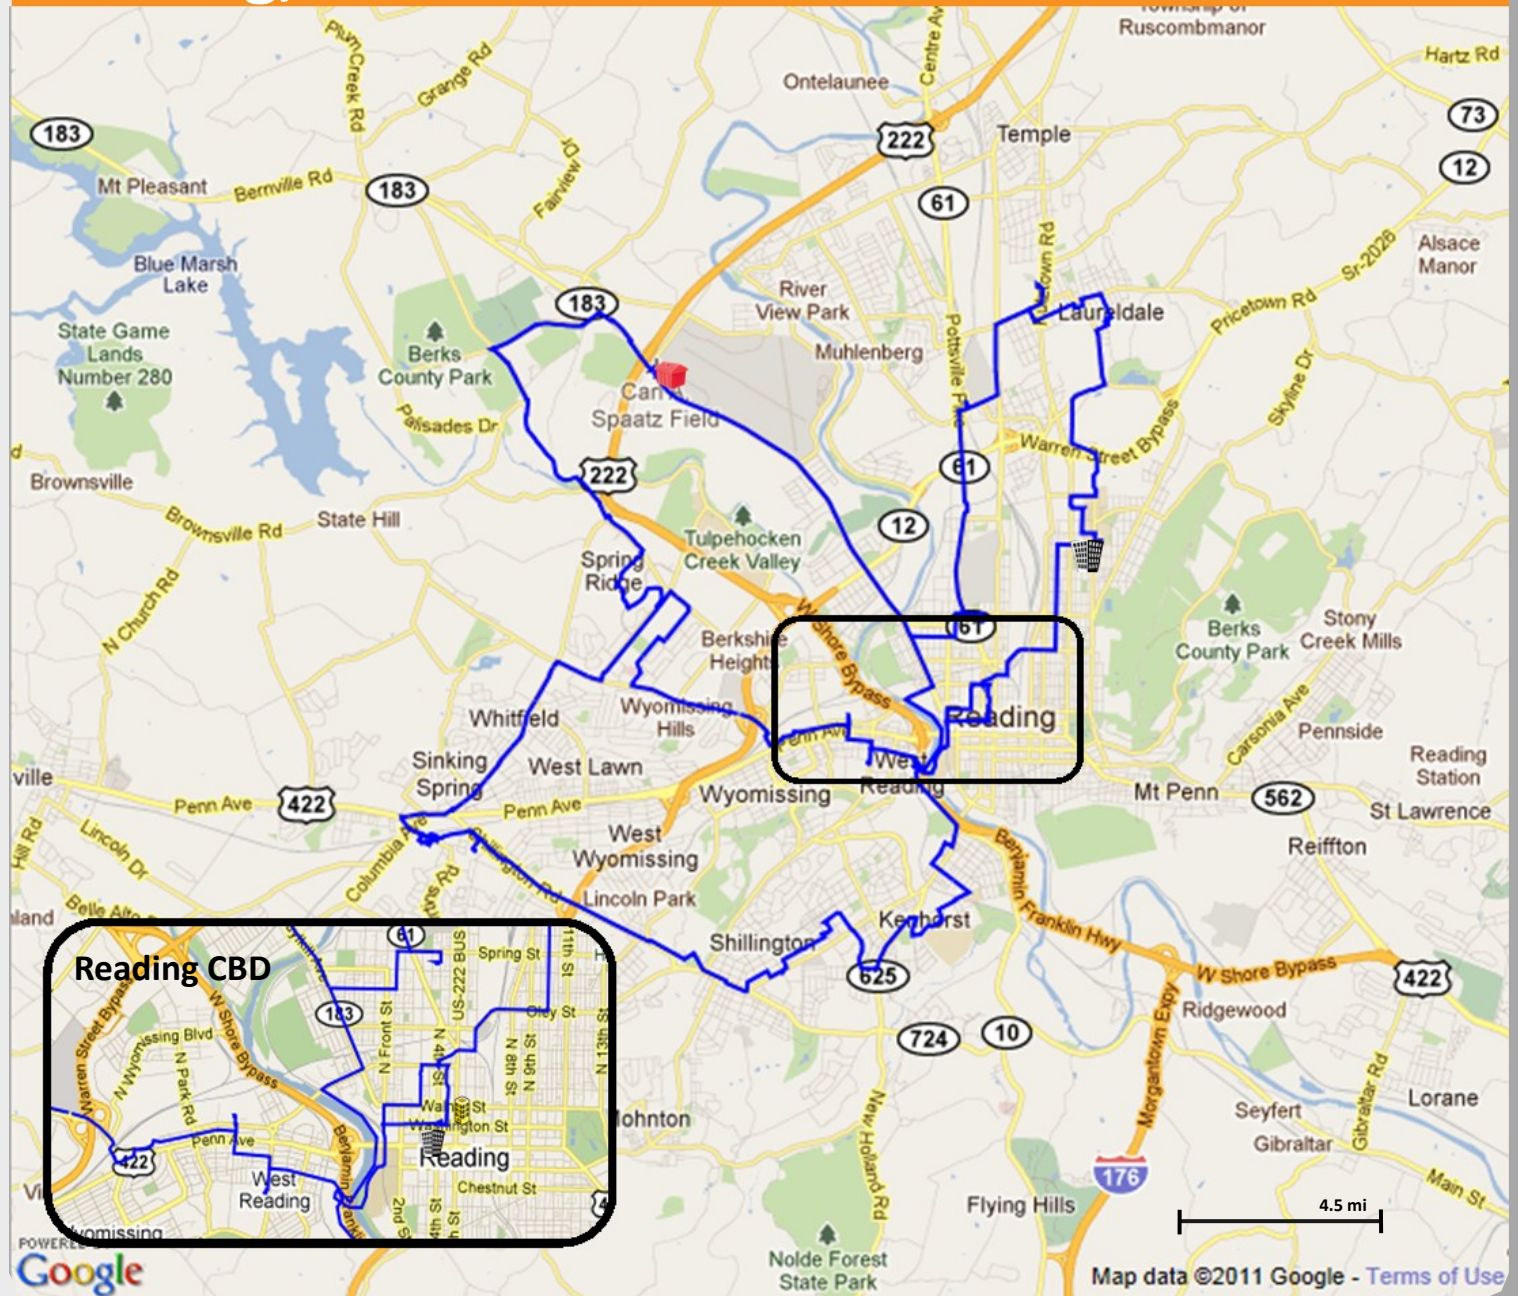

**KEY STATS:**

42 Route Miles  
 39 Buildings on Network

**FIBER LEGEND:**

 Zayo Fiber

**KEY BUILDINGS:**

-  Carrier POP
-  LSO
-  Carrier Hotel/Data Center

Map represents all Zayo owned metro fiber unless noted. Capacity check required for final verification of dark fiber availability. Building counts represent all assets on combined Zayo lit and dark footprint.