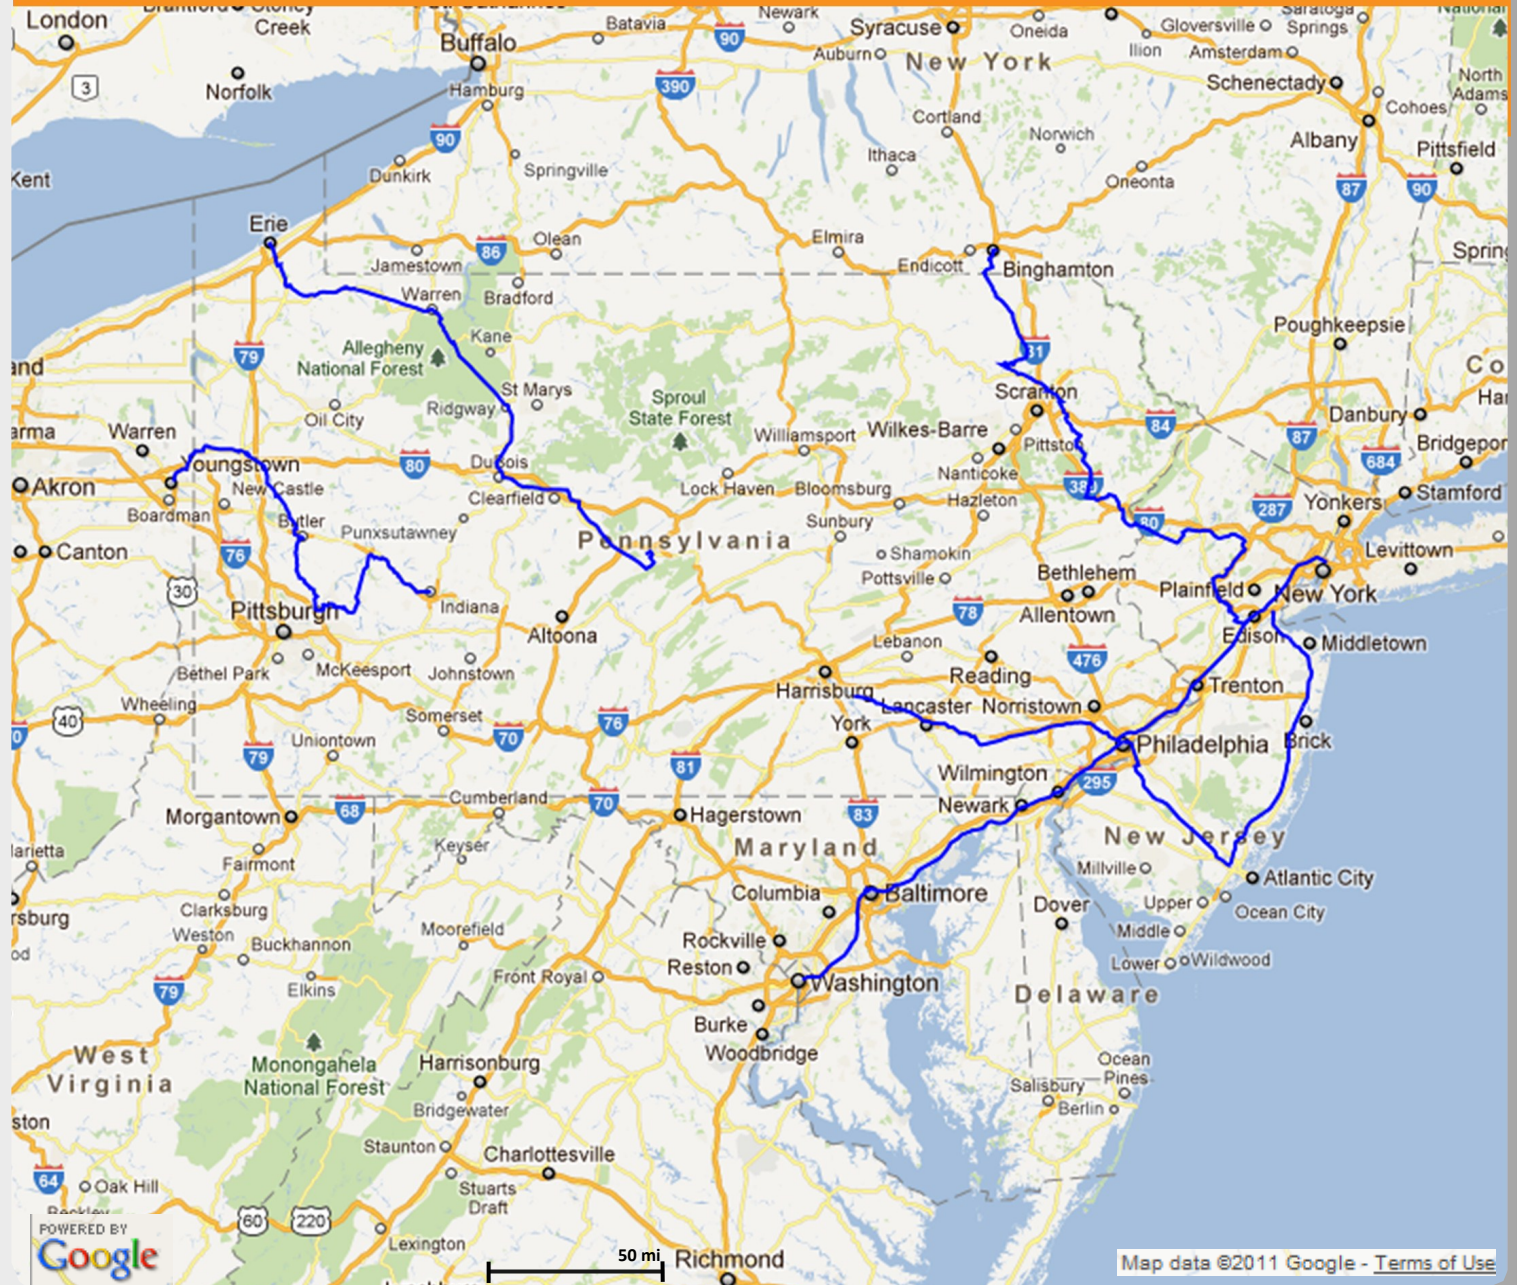

Northeast Longhaul

Zayo Dark Fiber Network Map

KEY STATS:

1047 Longhaul Route Miles

FIBER LEGEND:

 Zayo Fiber

Map represents all Zayo owned metro fiber unless noted. Capacity check required for final verification of dark fiber availability. Building counts represent all assets on combined Zayo lit and dark footprint.