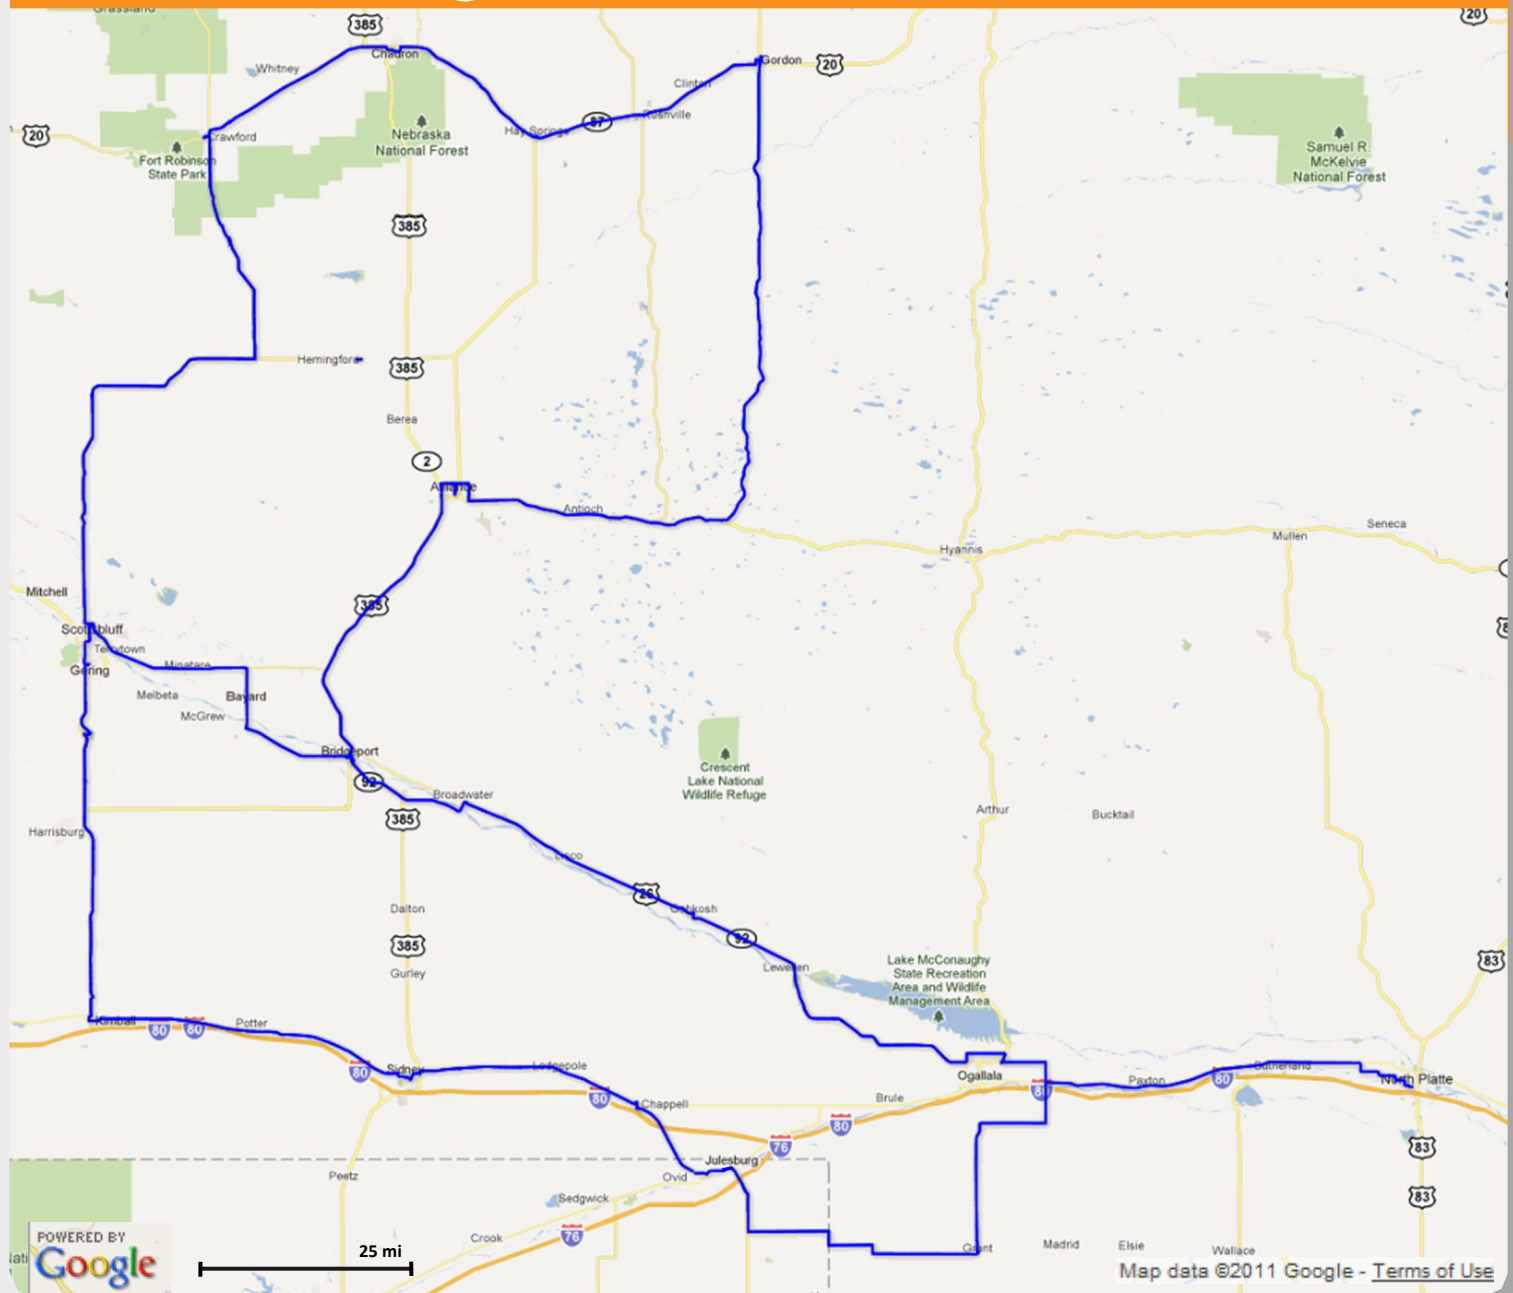

Nebraska Longhaul

Zayo Dark Fiber Network Map

KEY STATS:

654 Longhaul Route Miles

FIBER LEGEND:

 Zayo Fiber

Map represents all Zayo owned metro fiber unless noted. Capacity check required for final verification of dark fiber availability. Building counts represent all assets on combined Zayo lit and dark footprint.