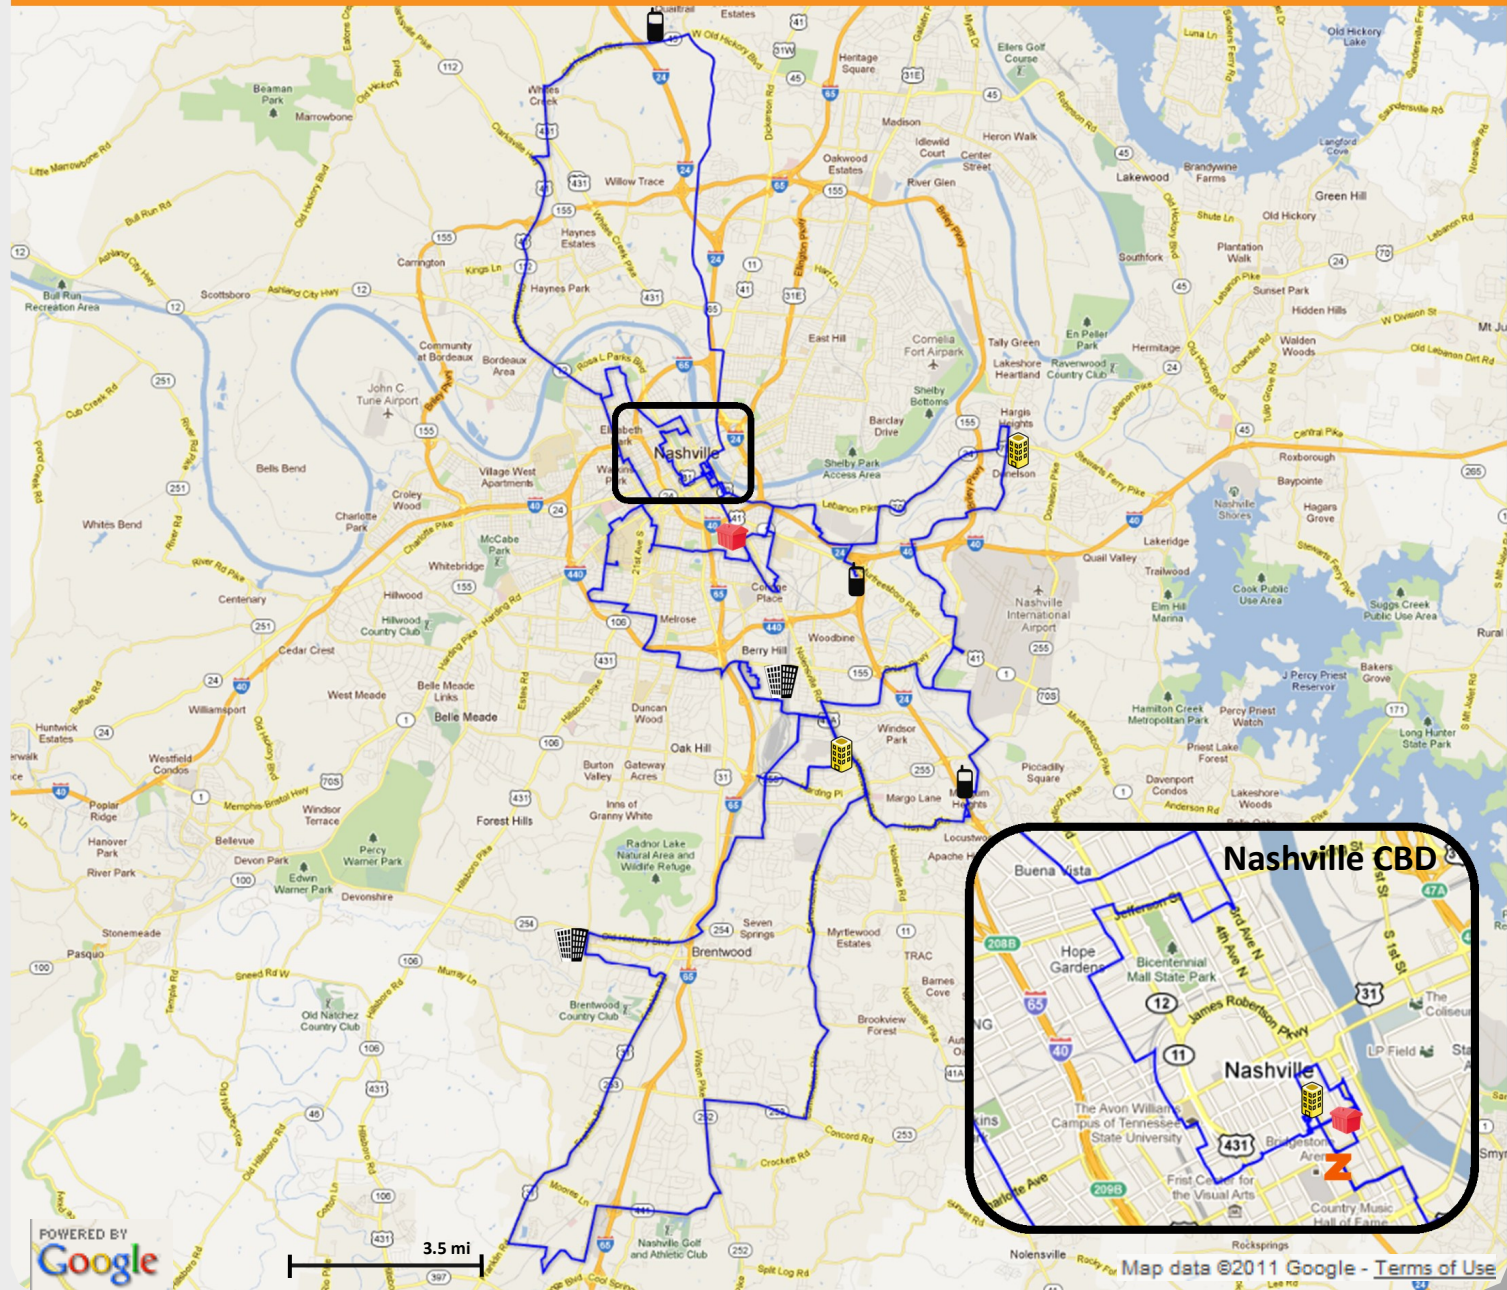

KEY STATS:

83 Route Miles

17 Buildings on Network

FIBER LEGEND:

 Zayo Fiber

KEY BUILDINGS:

 Carrier POP

 LSO

 MSC

 Carrier Hotel/Data Center

 Zayo POP

Map represents all Zayo owned metro fiber unless noted. Capacity check required for final verification of dark fiber availability. Building counts represent all assets on combined Zayo lit and dark footprint.