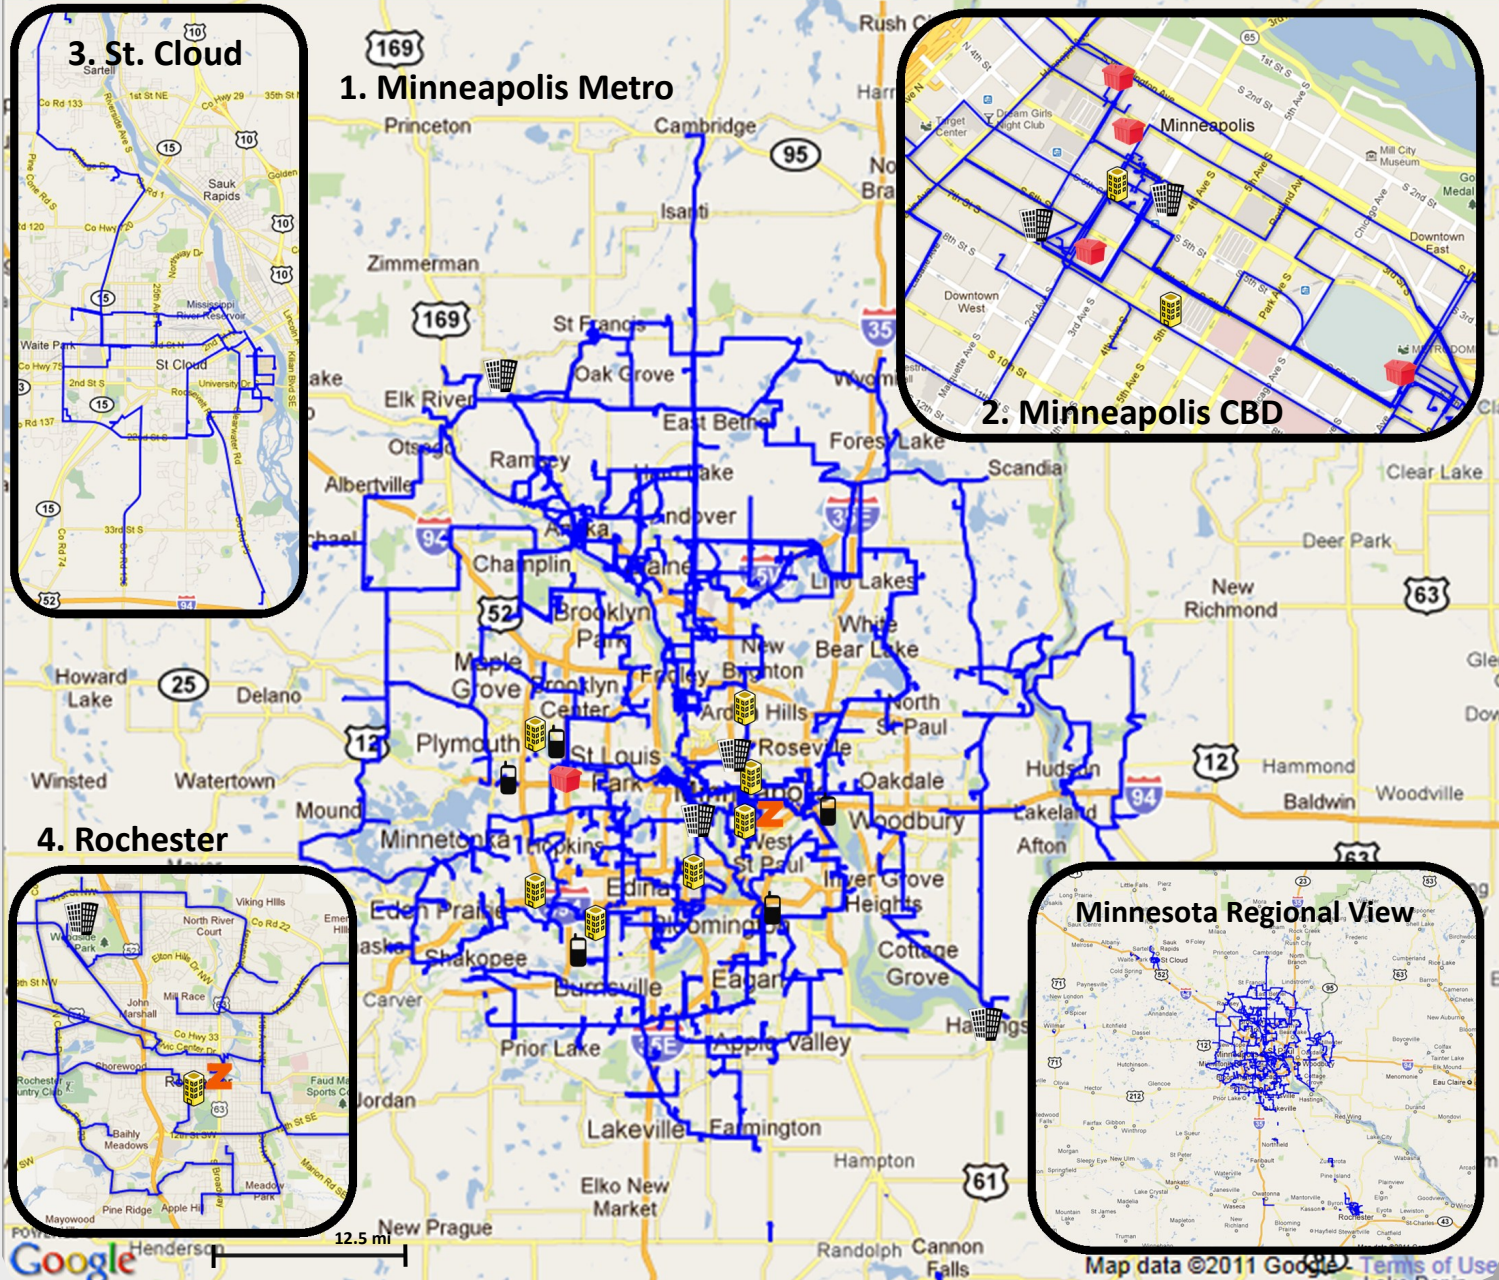

# Minneapolis, MN

## Zayo Dark Fiber Network Map

**KEY STATS:**

1,362 Route Miles  
 520 Buildings on Network

**FIBER LEGEND:**

 Zayo Fiber

**KEY BUILDINGS:**

-  Carrier POP
-  LSO
-  MSC
-  Carrier Hotel/Data Center
-  Zayo POP

Map represents all Zayo owned metro fiber unless noted. Capacity check required for final verification of dark fiber availability. Building counts represent all assets on combined Zayo lit and dark footprint.