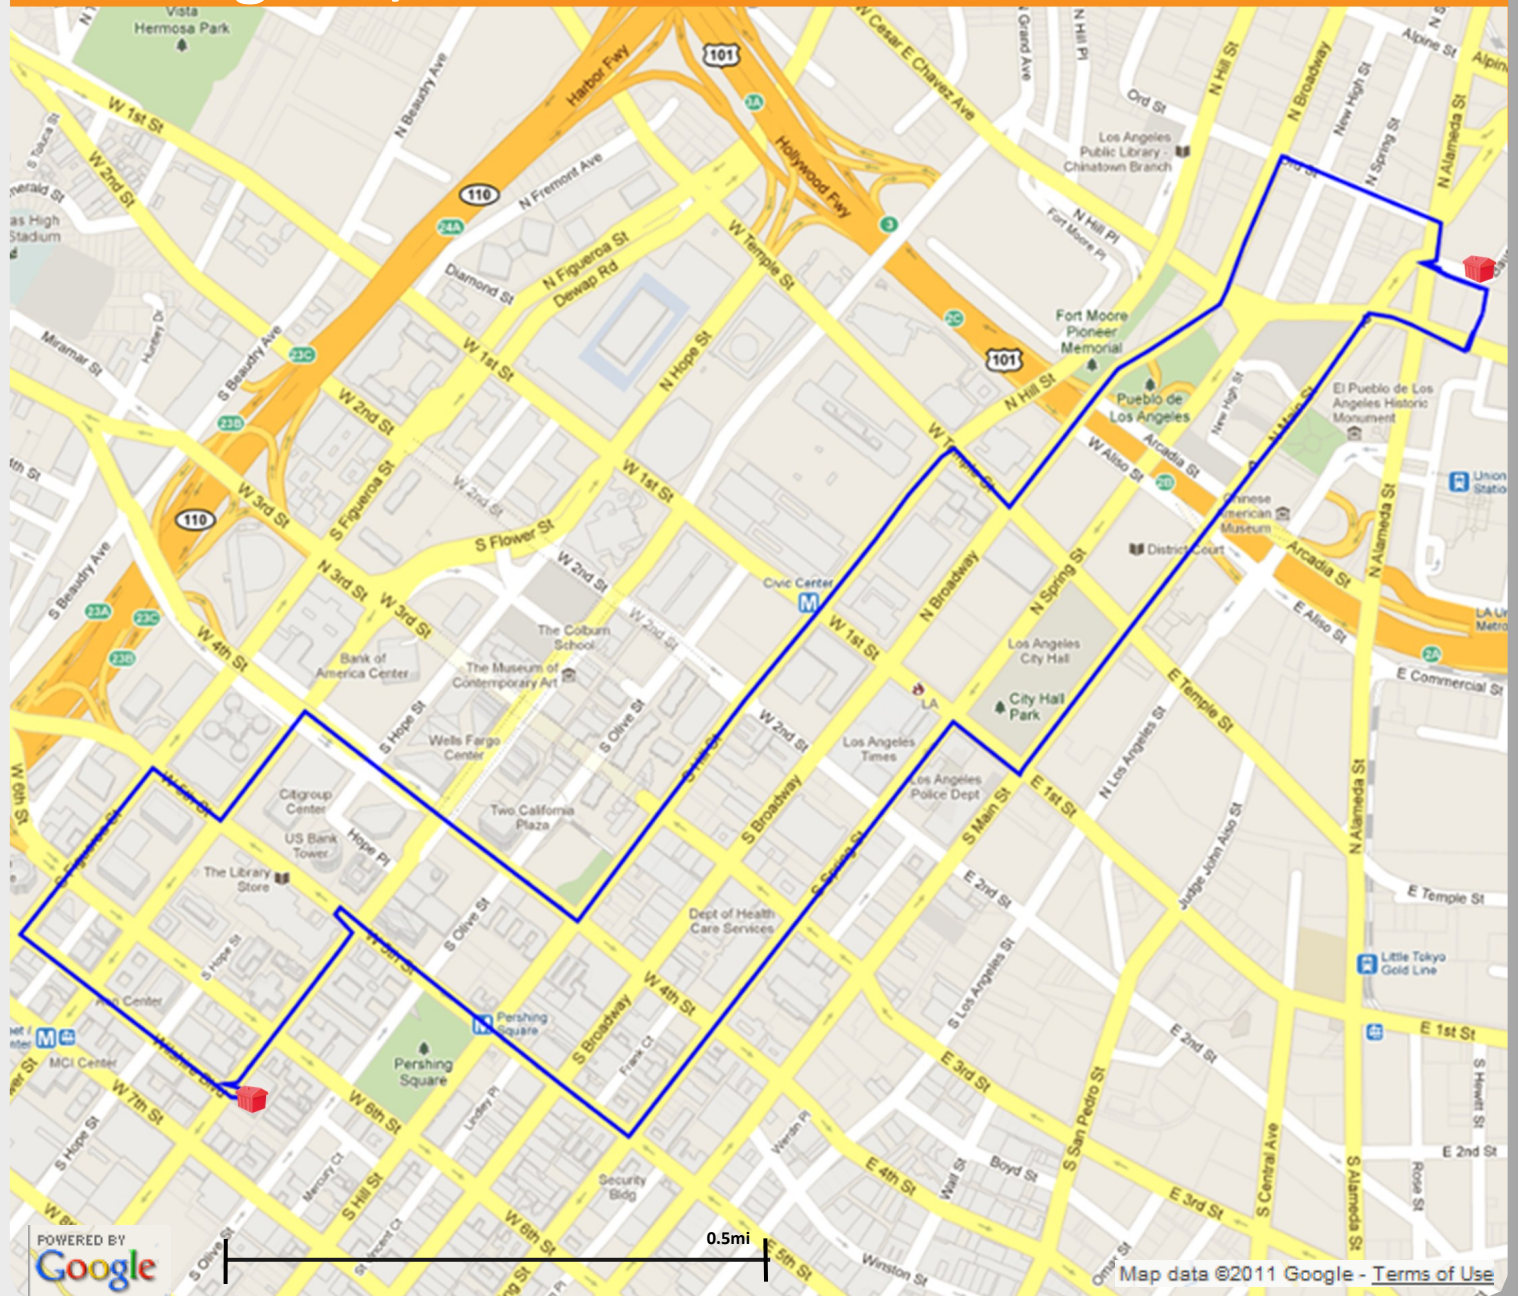

KEY STATS:

4 Route Miles
2 Buildings on Network

FIBER LEGEND:

 **Zayo Fiber**

KEY BUILDINGS:

 **Carrier Hotel/Data Center**

Map represents all Zayo owned metro fiber unless noted. Capacity check required for final verification of dark fiber availability. Building counts represent all assets on combined Zayo lit and dark footprint.

Confidential and Proprietary
 December 2011

POWERED BY

0.5mi

Map data ©2011 Google - Terms of Use