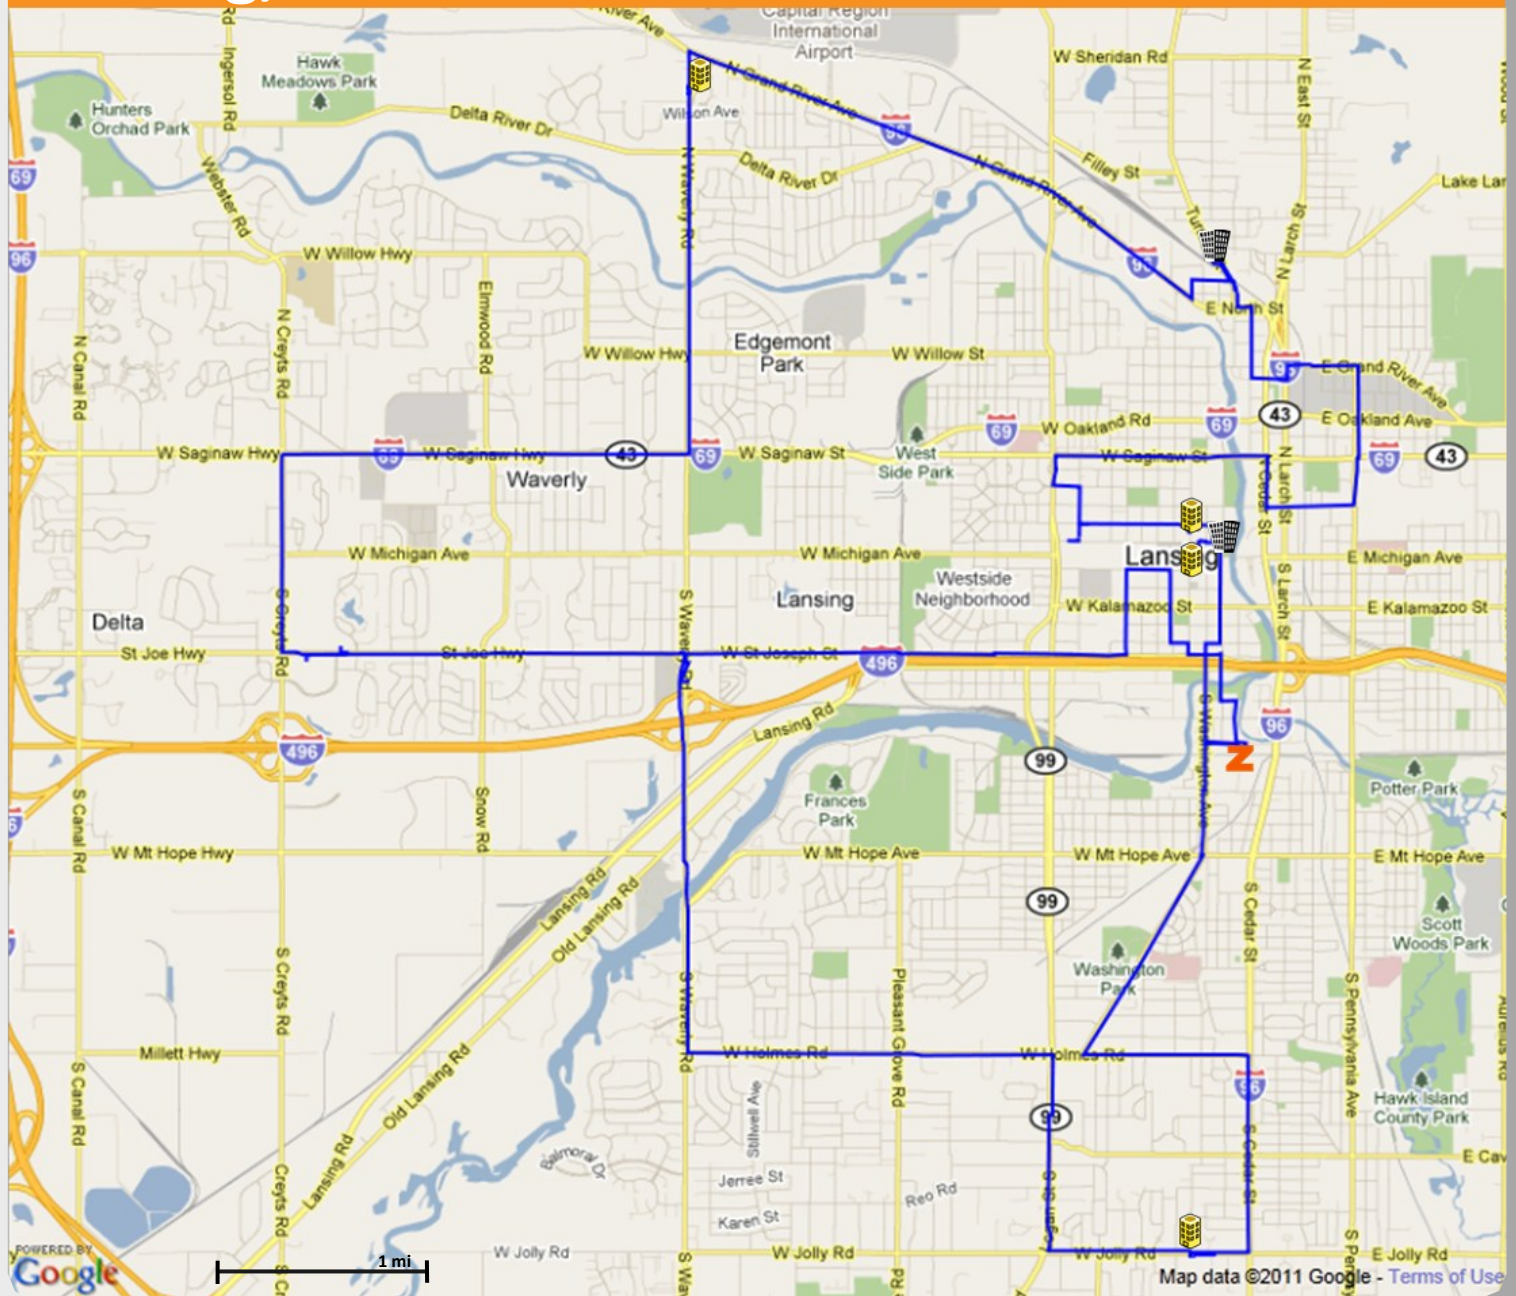

Lansing, MI

Zayo Dark Fiber Network Map

KEY STATS:

35 Route Miles
 9 Buildings on Network

FIBER LEGEND:

 Zayo Fiber

KEY BUILDINGS:

-  Carrier POP
-  LSO
-  Zayo POP

Map represents all Zayo owned metro fiber unless noted. Capacity check required for final verification of dark fiber availability. Building counts represent all assets on combined Zayo lit and dark footprint.