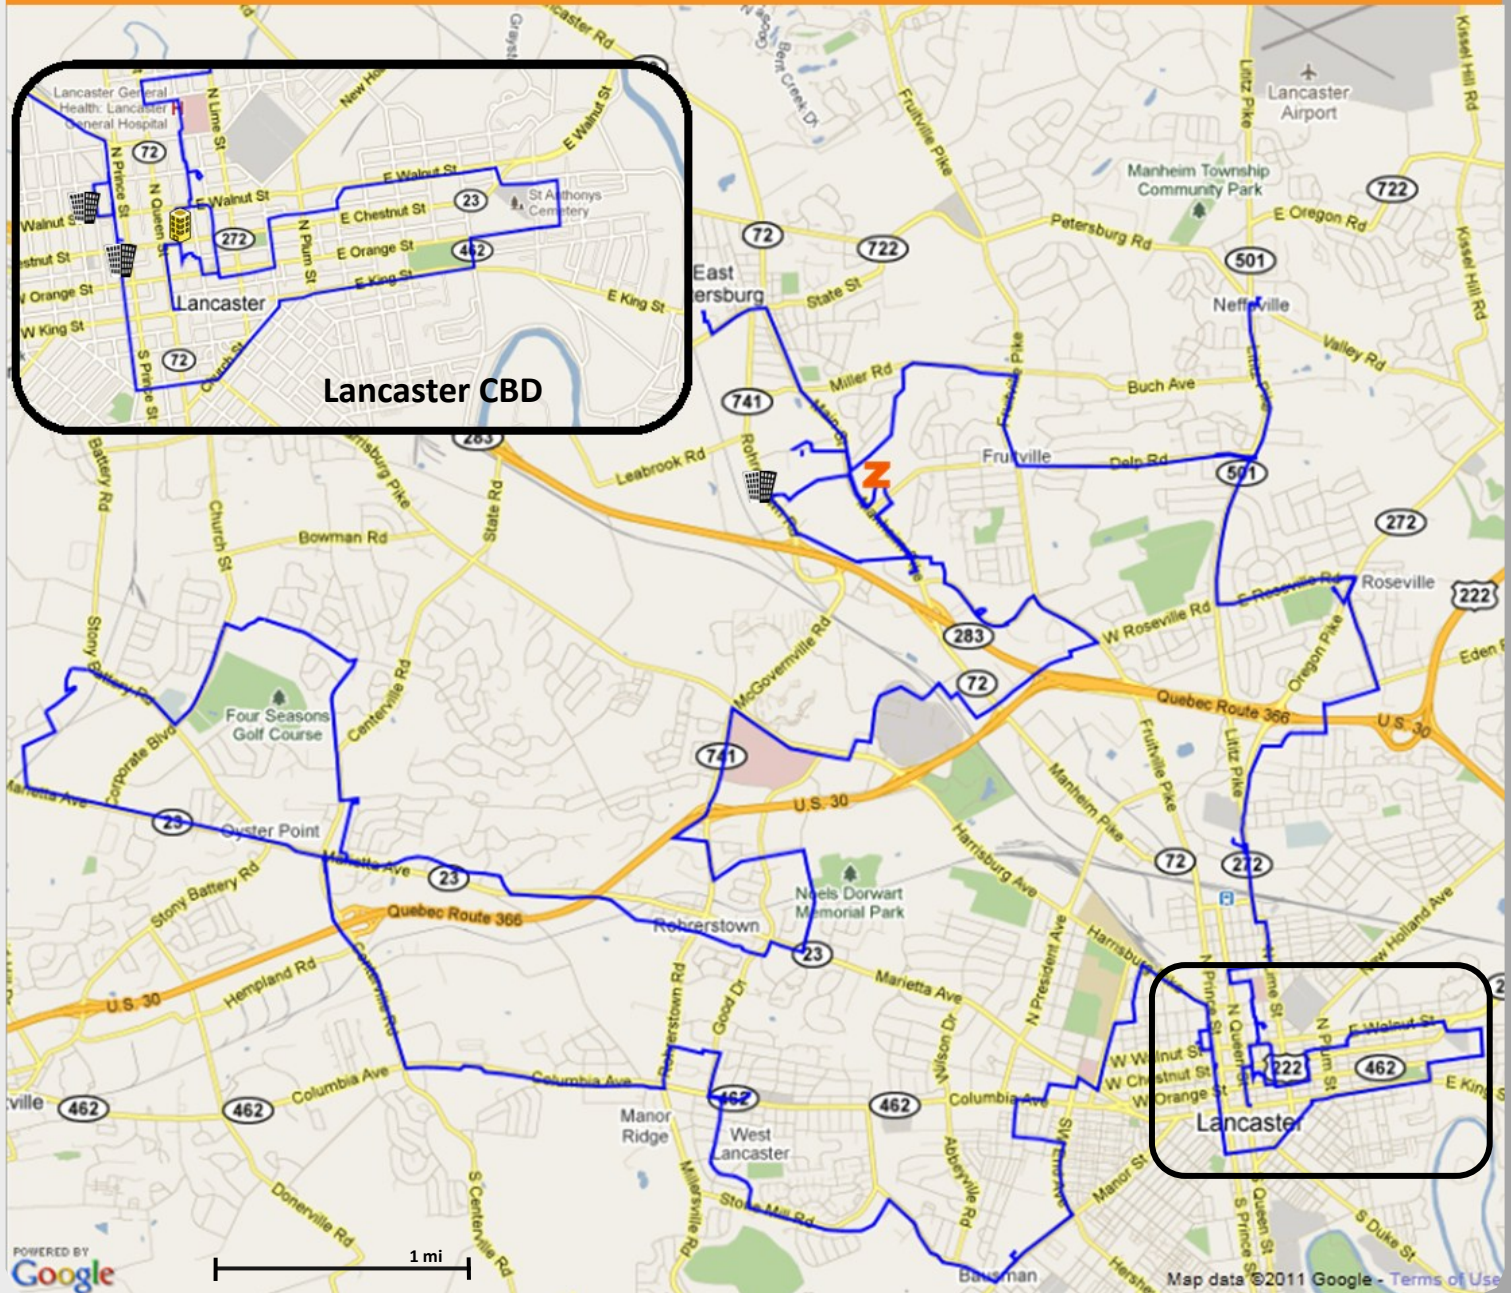

KEY STATS:

44 Route Miles

44 Buildings on Network

FIBER LEGEND:

 **Zayo Fiber**

KEY BUILDINGS:

 **Carrier POP**

 **LSO**

 **Zayo POP**

Map represents all Zayo owned metro fiber unless noted. Capacity check required for final verification of dark fiber availability. Building counts represent all assets on combined Zayo lit and dark footprint.