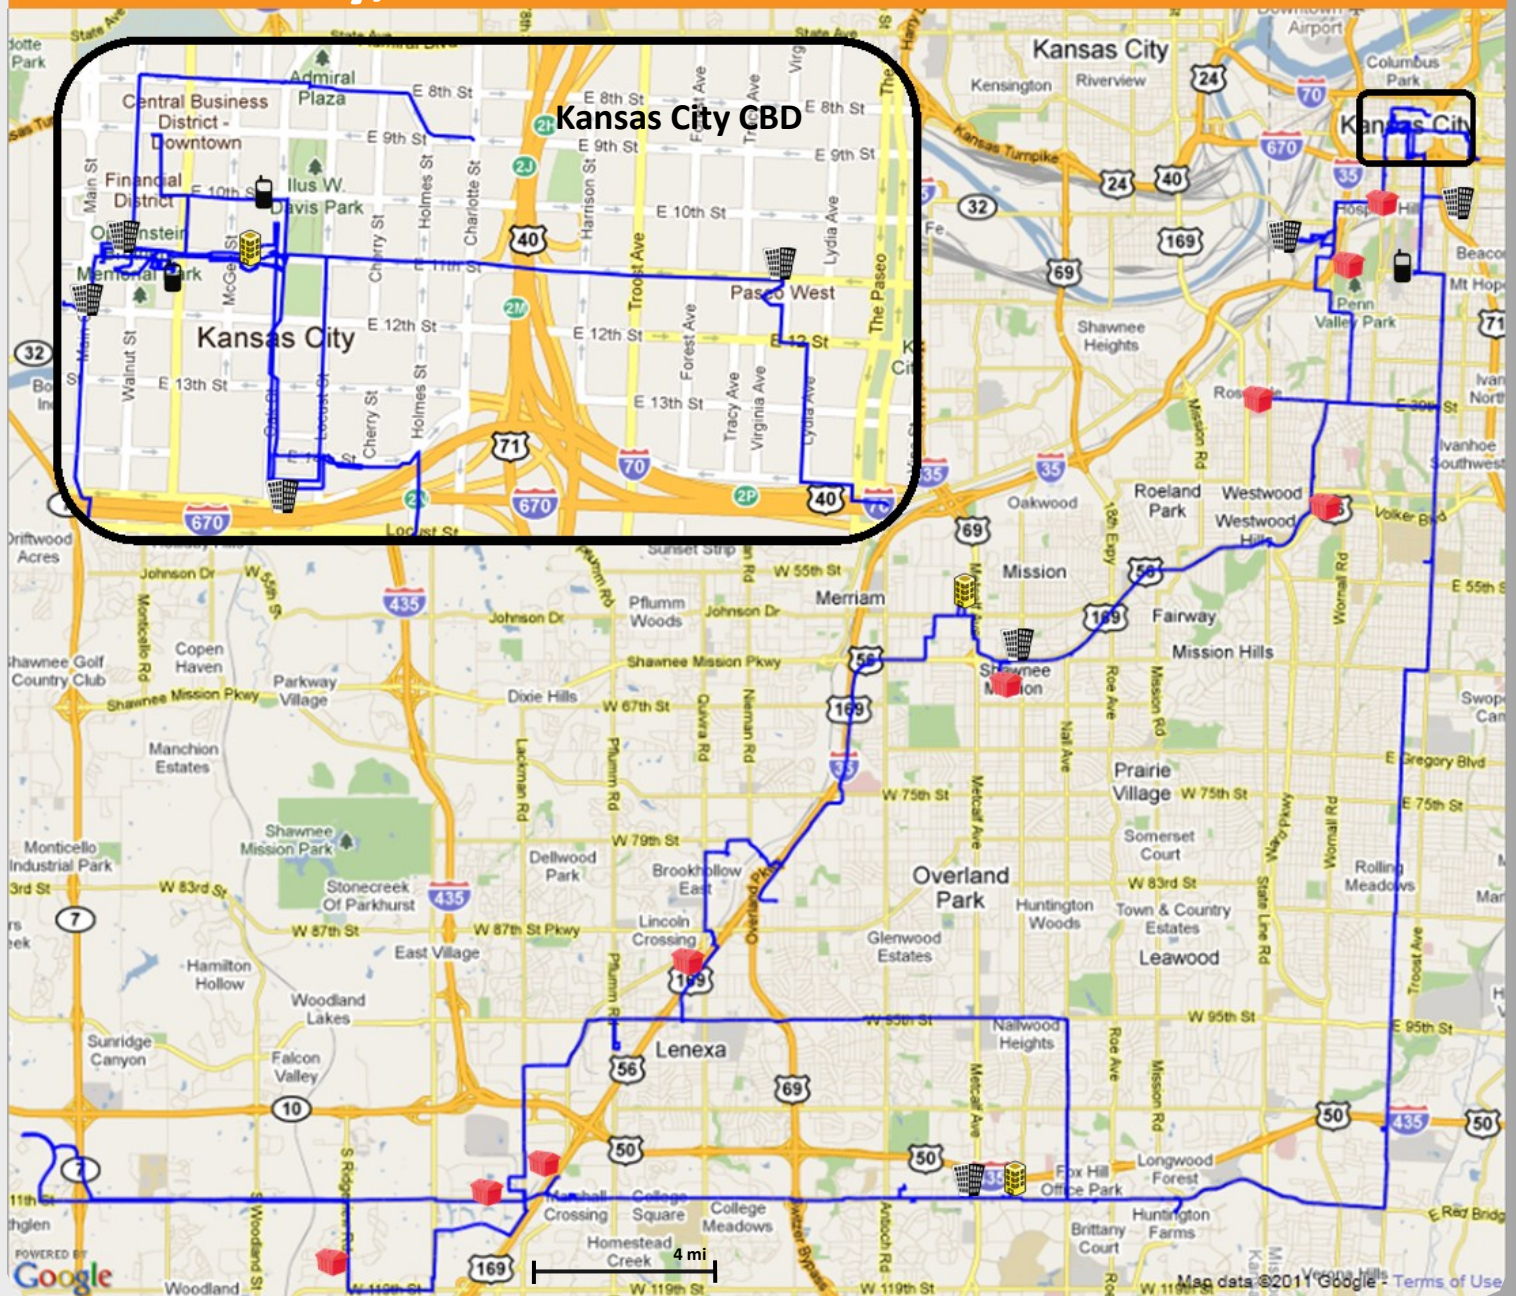

KEY STATS:

60 Route Miles
 39 Buildings on Network

FIBER LEGEND:

 Zayo Fiber

KEY BUILDINGS:

-  Carrier POP
-  LSO
-  MSC
-  Carrier Hotel/Data Center

Map represents all Zayo owned metro fiber unless noted. Capacity check required for final verification of dark fiber availability. Building counts represent all assets on combined Zayo lit and dark footprint.