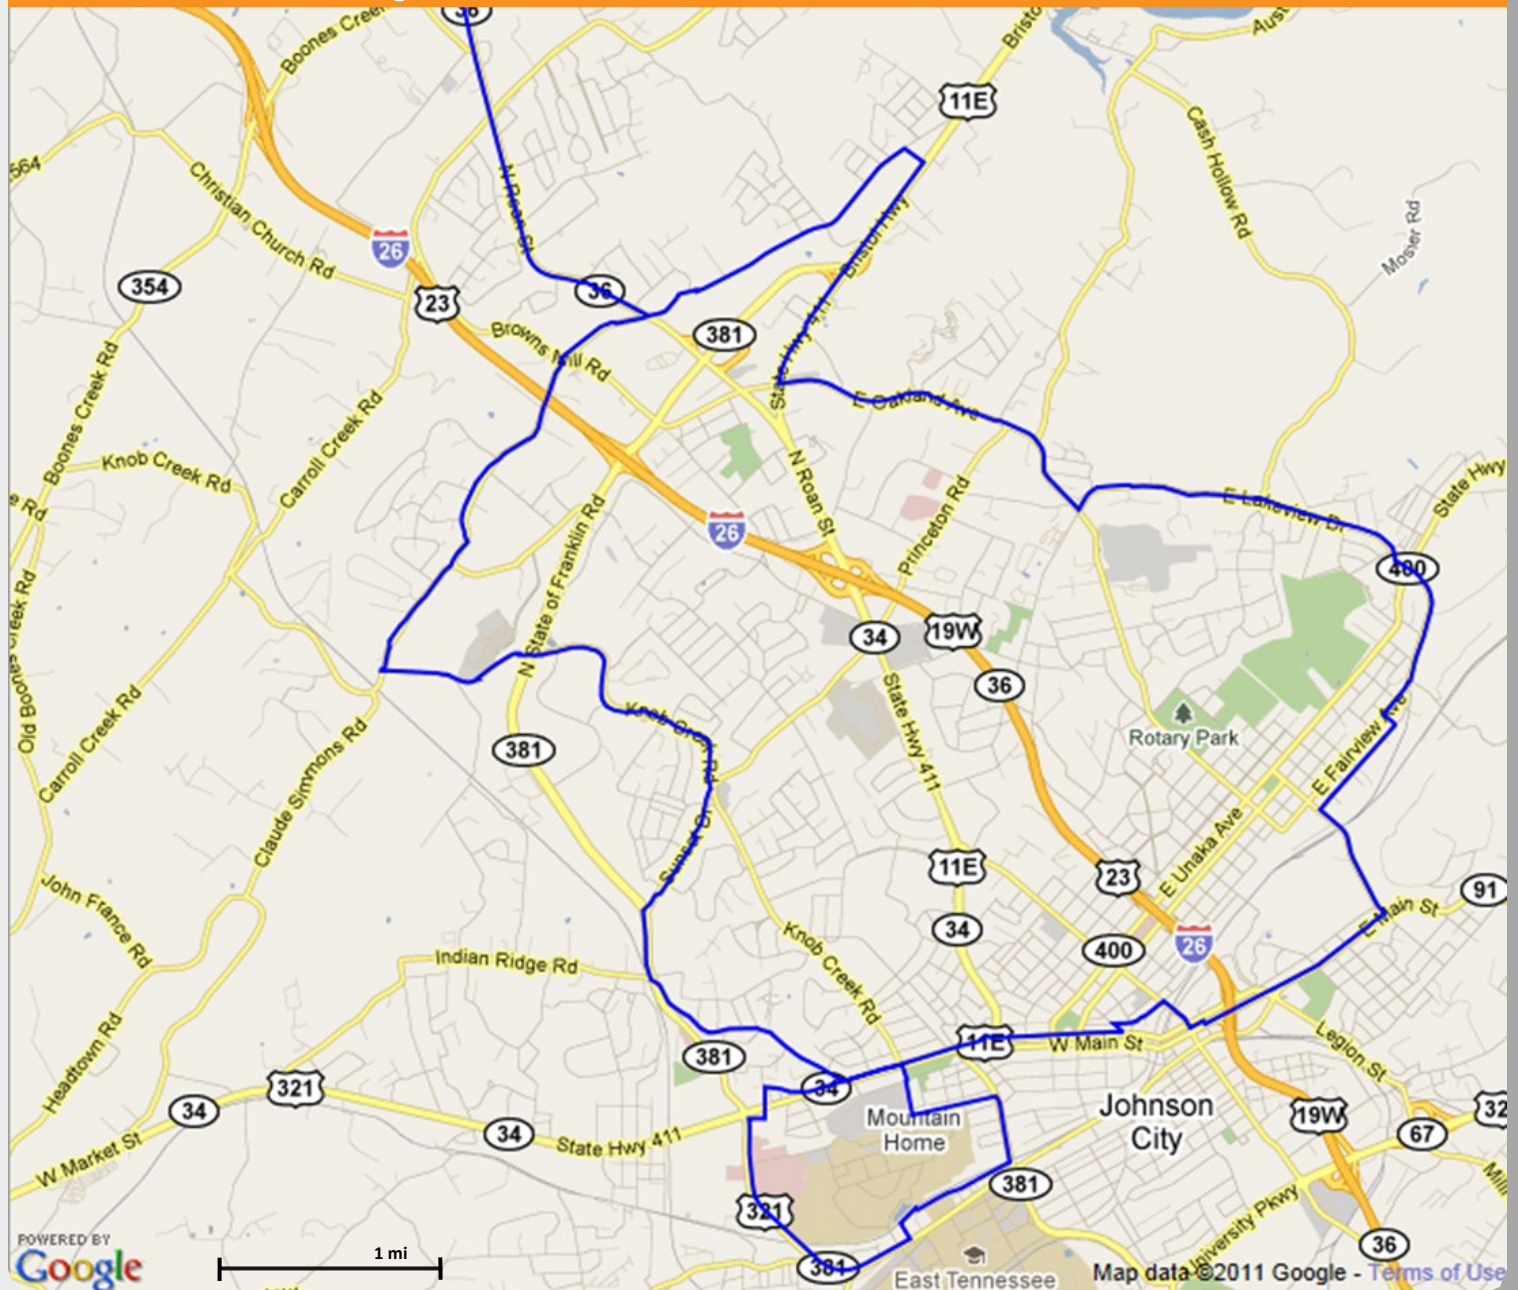

KEY STATS:

38 Route Miles
0 Buildings on Network

FIBER LEGEND:

 Zayo Fiber

Map represents all Zayo owned metro fiber unless noted. Capacity check required for final verification of dark fiber availability. Building counts represent all assets on combined Zayo lit and dark footprint.