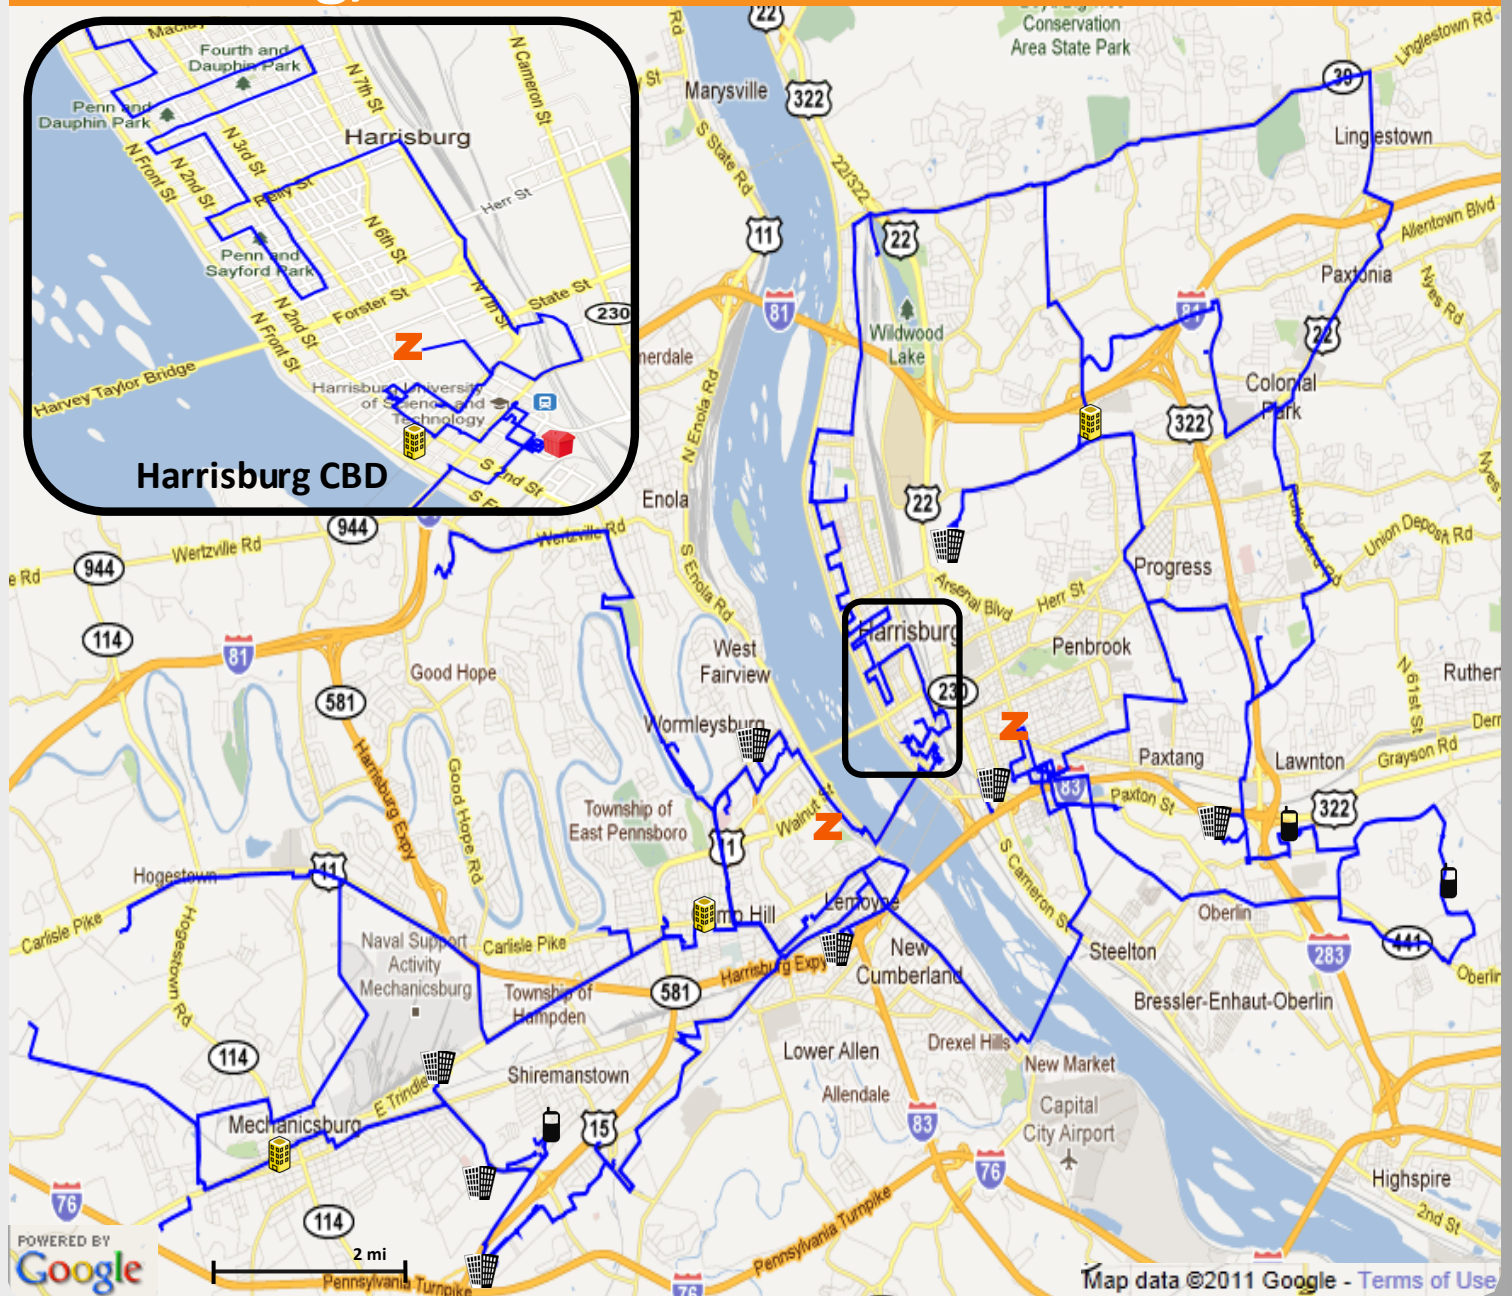

**KEY STATS:**

**104 Route Miles**  
**94 Buildings on Network**

**FIBER LEGEND:**

 Zayo Fiber

**KEY BUILDINGS:**

-  Carrier POP
-  LSO
-  MSC
-  Carrier Hotel/Data Center
-  Zayo POP

Map represents all Zayo owned metro fiber unless noted. Capacity check required for final verification of dark fiber availability. Building counts represent all assets on combined Zayo lit and dark footprint.