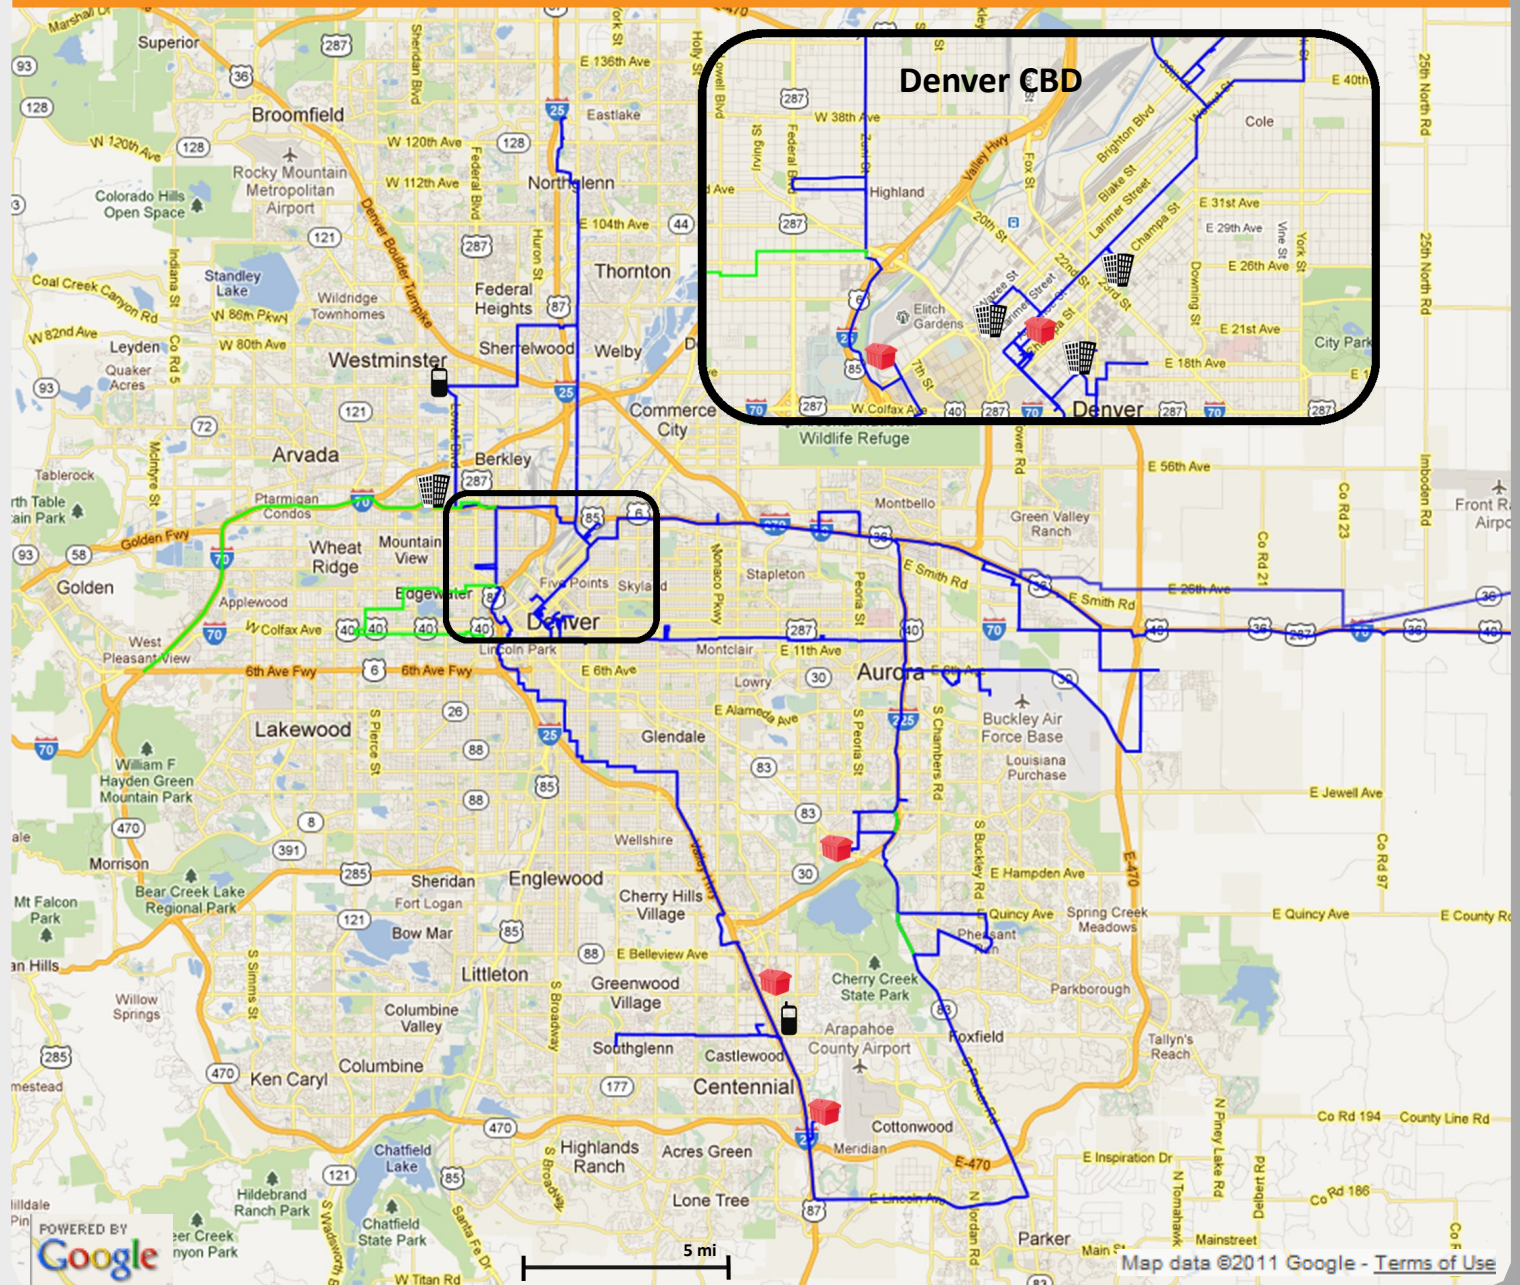

**KEY STATS:**

**338 Route Miles**  
**37 Buildings on Network**

**FIBER LEGEND:**

- Zayo Fiber
- Zayo Conduit

**KEY BUILDINGS:**

-  Carrier POP
-  MSC
-  Carrier Hotel/Data Center

Map represents all Zayo owned metro fiber unless noted. Capacity check required for final verification of dark fiber availability. Building counts represent all assets on combined Zayo lit and dark footprint.