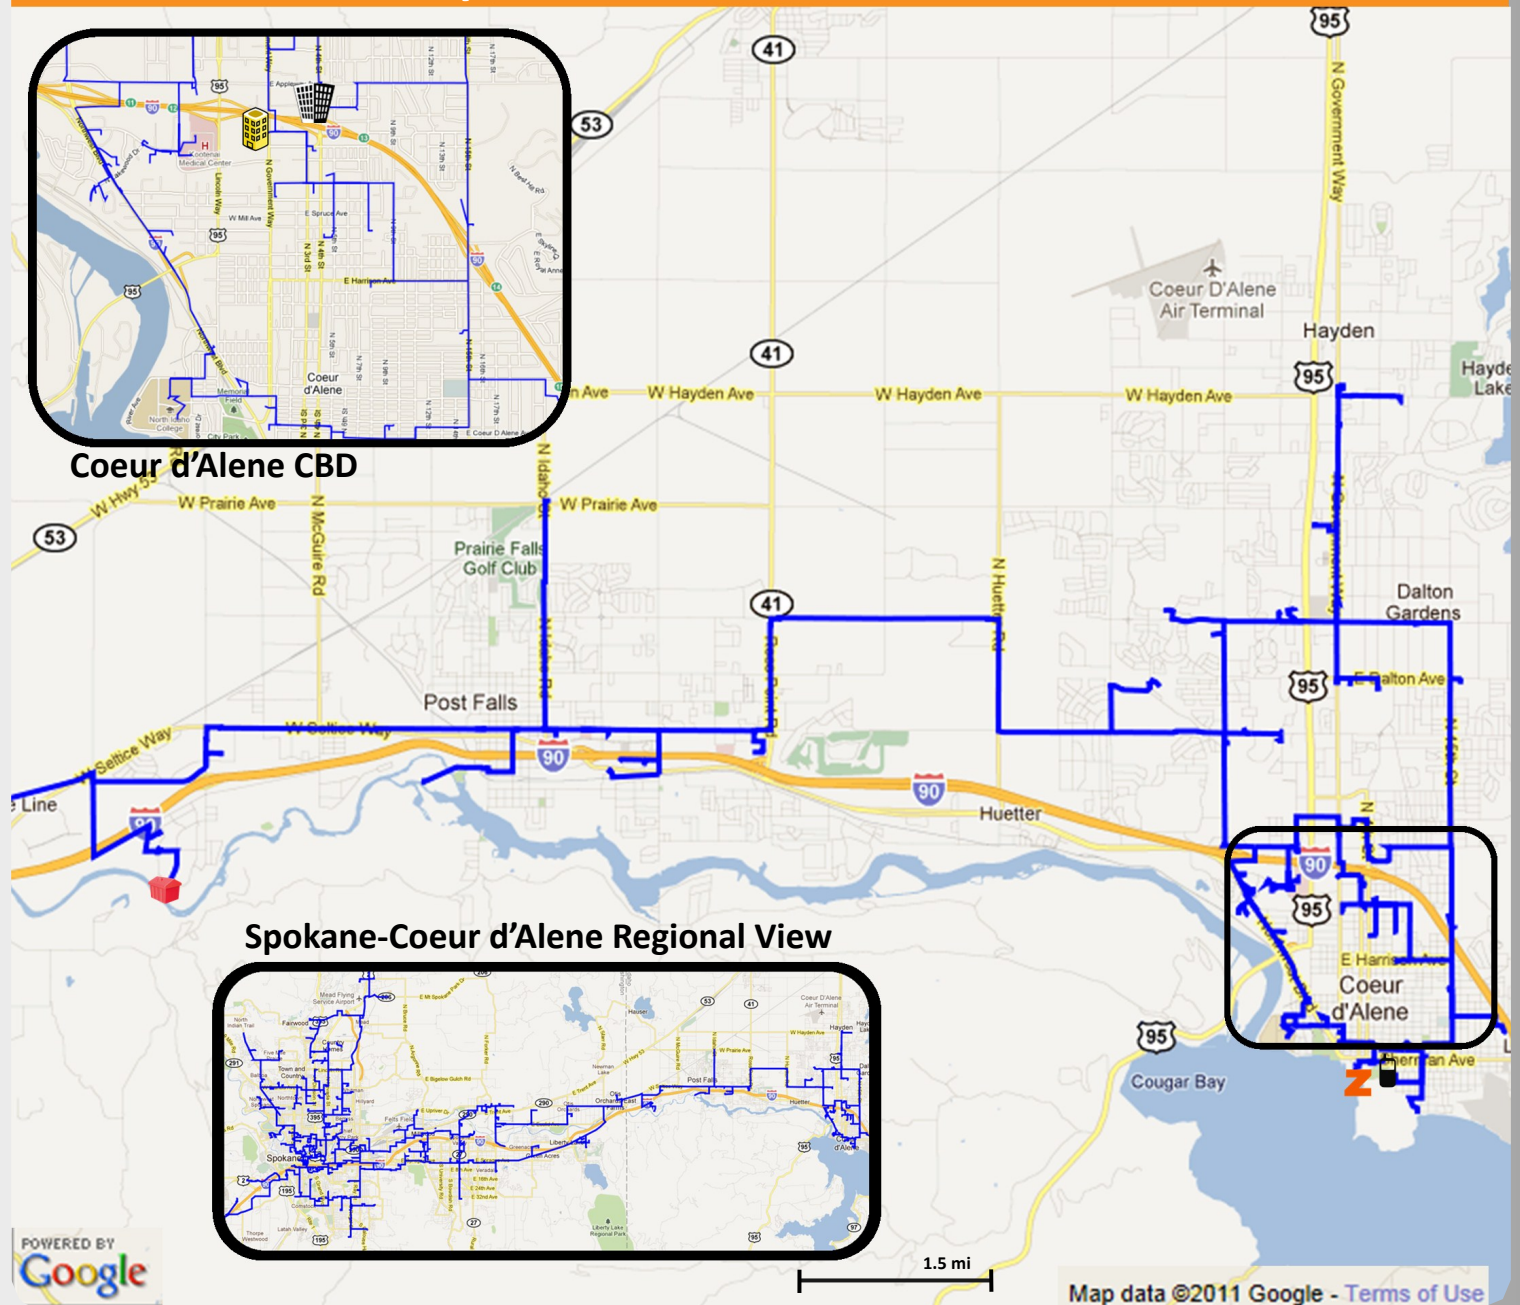

KEY STATS:

50 Route Miles
 77 Buildings on Network

FIBER LEGEND:

 Zayo Fiber

KEY BUILDINGS:

-  Carrier POP
-  LSO
-  MSC
-  Carrier Hotel/Data Center
-  Zayo POP

Map represents all Zayo owned metro fiber unless noted. Capacity check required for final verification of dark fiber availability. Building counts represent all assets on combined Zayo lit and dark footprint.