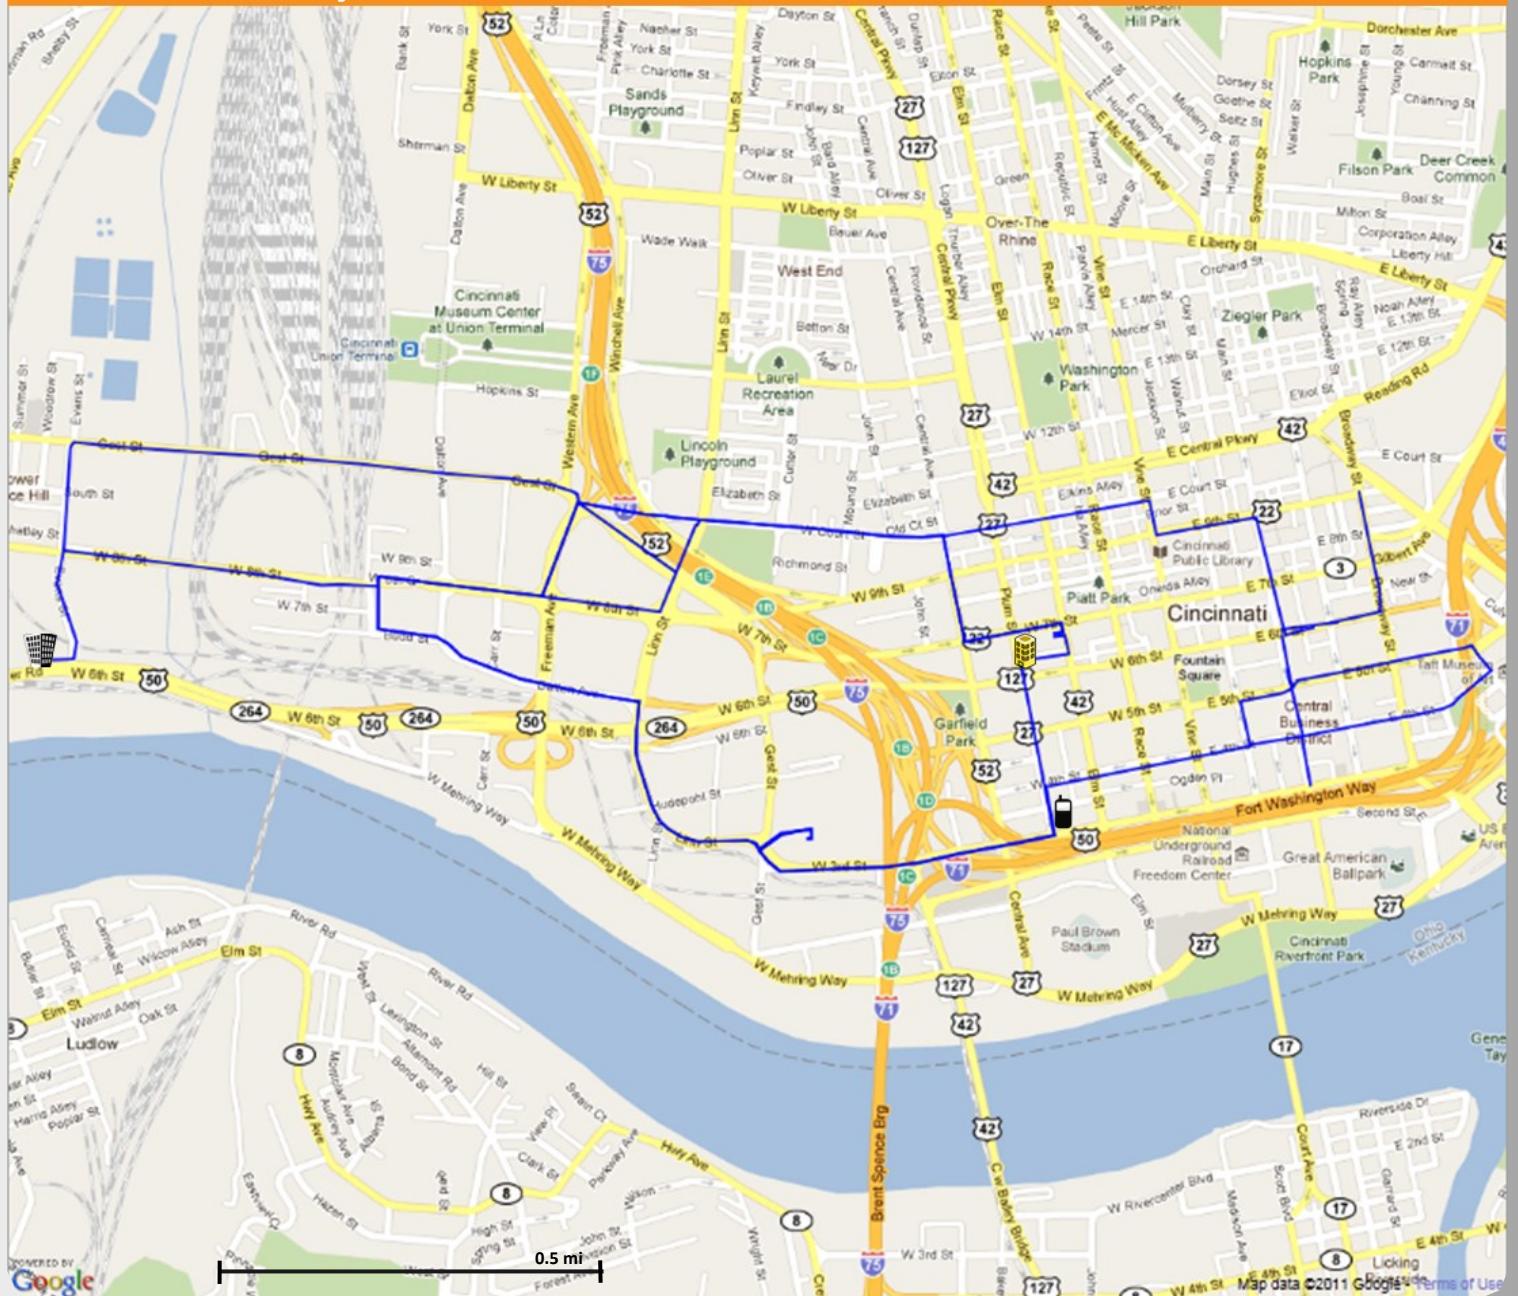

KEY STATS:

8 Route Miles
11 Buildings on Network

FIBER LEGEND:

 **Zayo Fiber**

KEY BUILDINGS:

-  **Carrier POP**
-  **LSO**
-  **MSC**

Map represents all Zayo owned metro fiber unless noted. Capacity check required for final verification of dark fiber availability. Building counts represent all assets on combined Zayo lit and dark footprint.