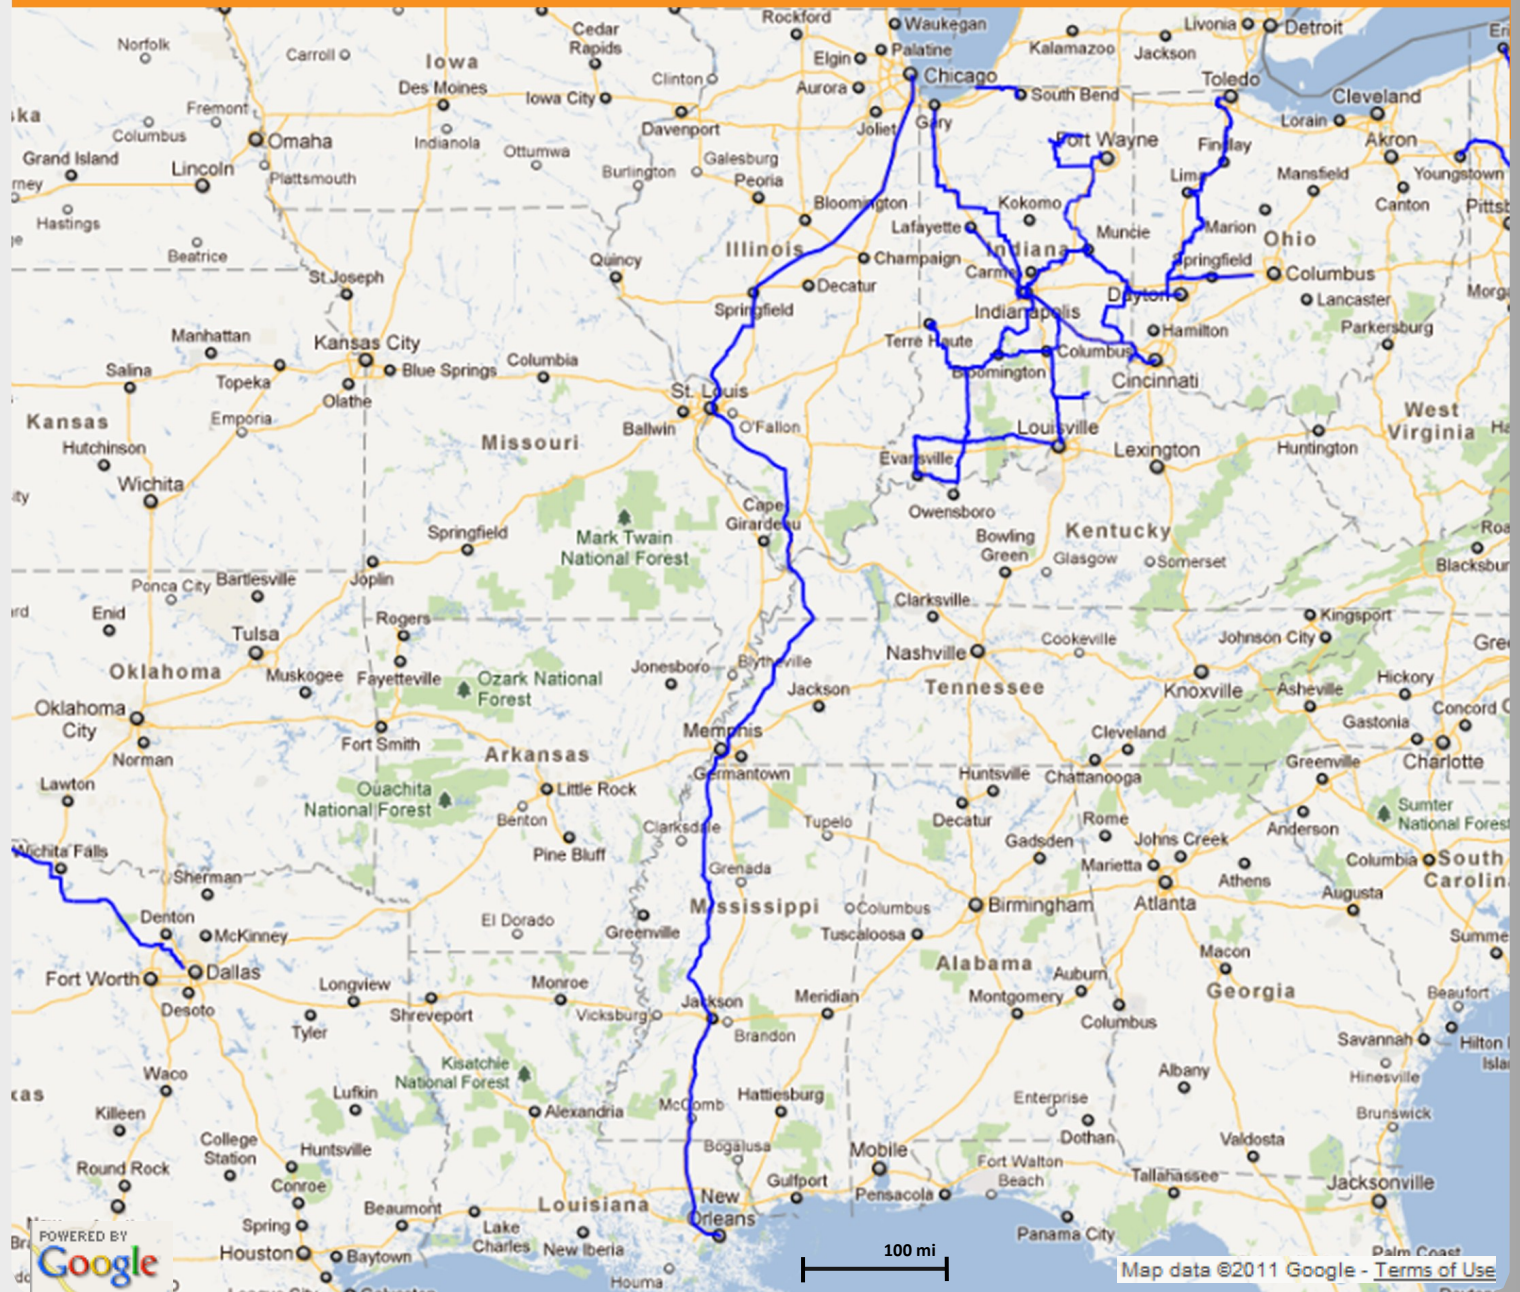

Chicago-New Orleans Longhaul

Zayo Dark Fiber Network Map

KEY STATS:

1011 Longhaul Route Miles

FIBER LEGEND:

 Zayo Fiber

Map represents all Zayo owned metro or longhaul fiber unless noted. Capacity check required for final verification of dark fiber availability. Building counts represent all assets on combined Zayo lit and dark footprint.

Confidential and Proprietary
 December 2011

Map data ©2011 Google - Terms of Use