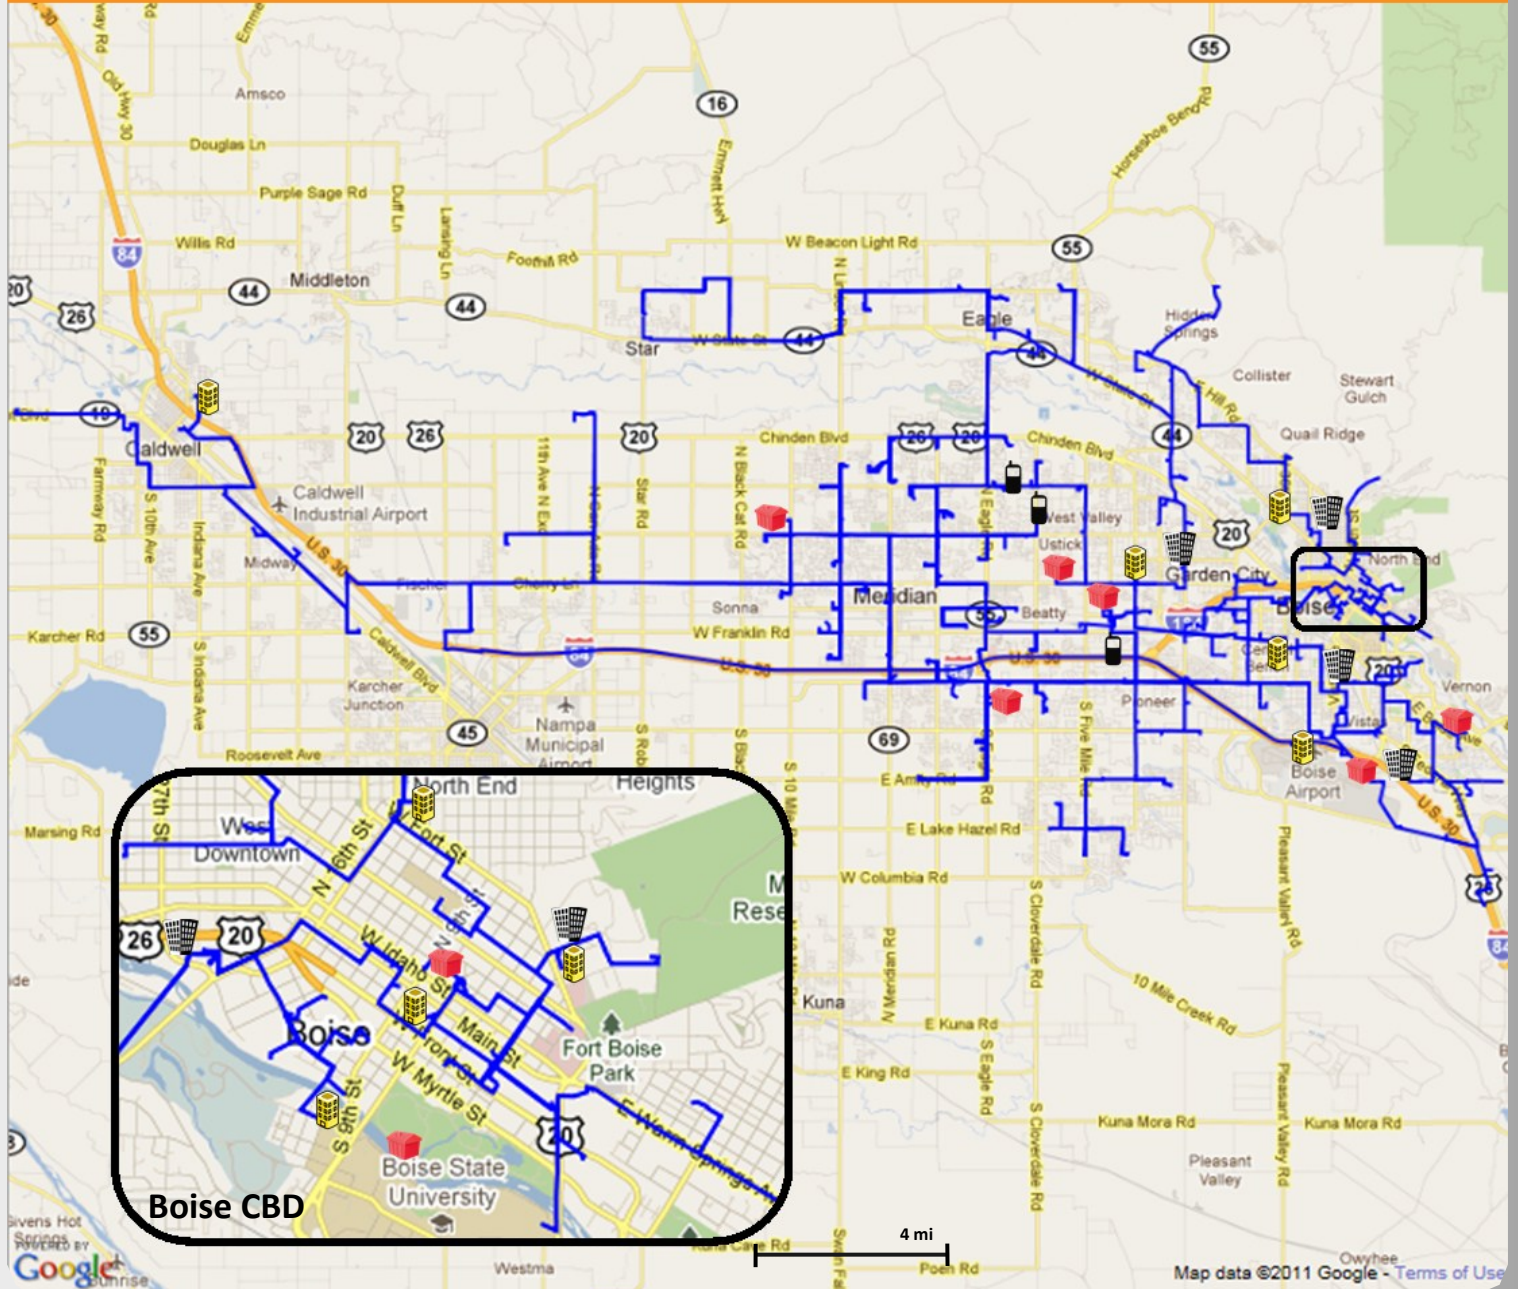

Boise, ID

Zayo Dark Fiber Network Map

KEY STATS:

160 Route Miles
 166 Buildings on Network

FIBER LEGEND:

 Zayo Fiber

KEY BUILDINGS:

-  Carrier POP
-  LSO
-  MSC
-  Carrier Hotel/Data Center

Map represents all Zayo owned metro fiber unless noted. Capacity check required for final verification of dark fiber availability. Building counts represent all assets on combined Zayo lit and dark footprint.