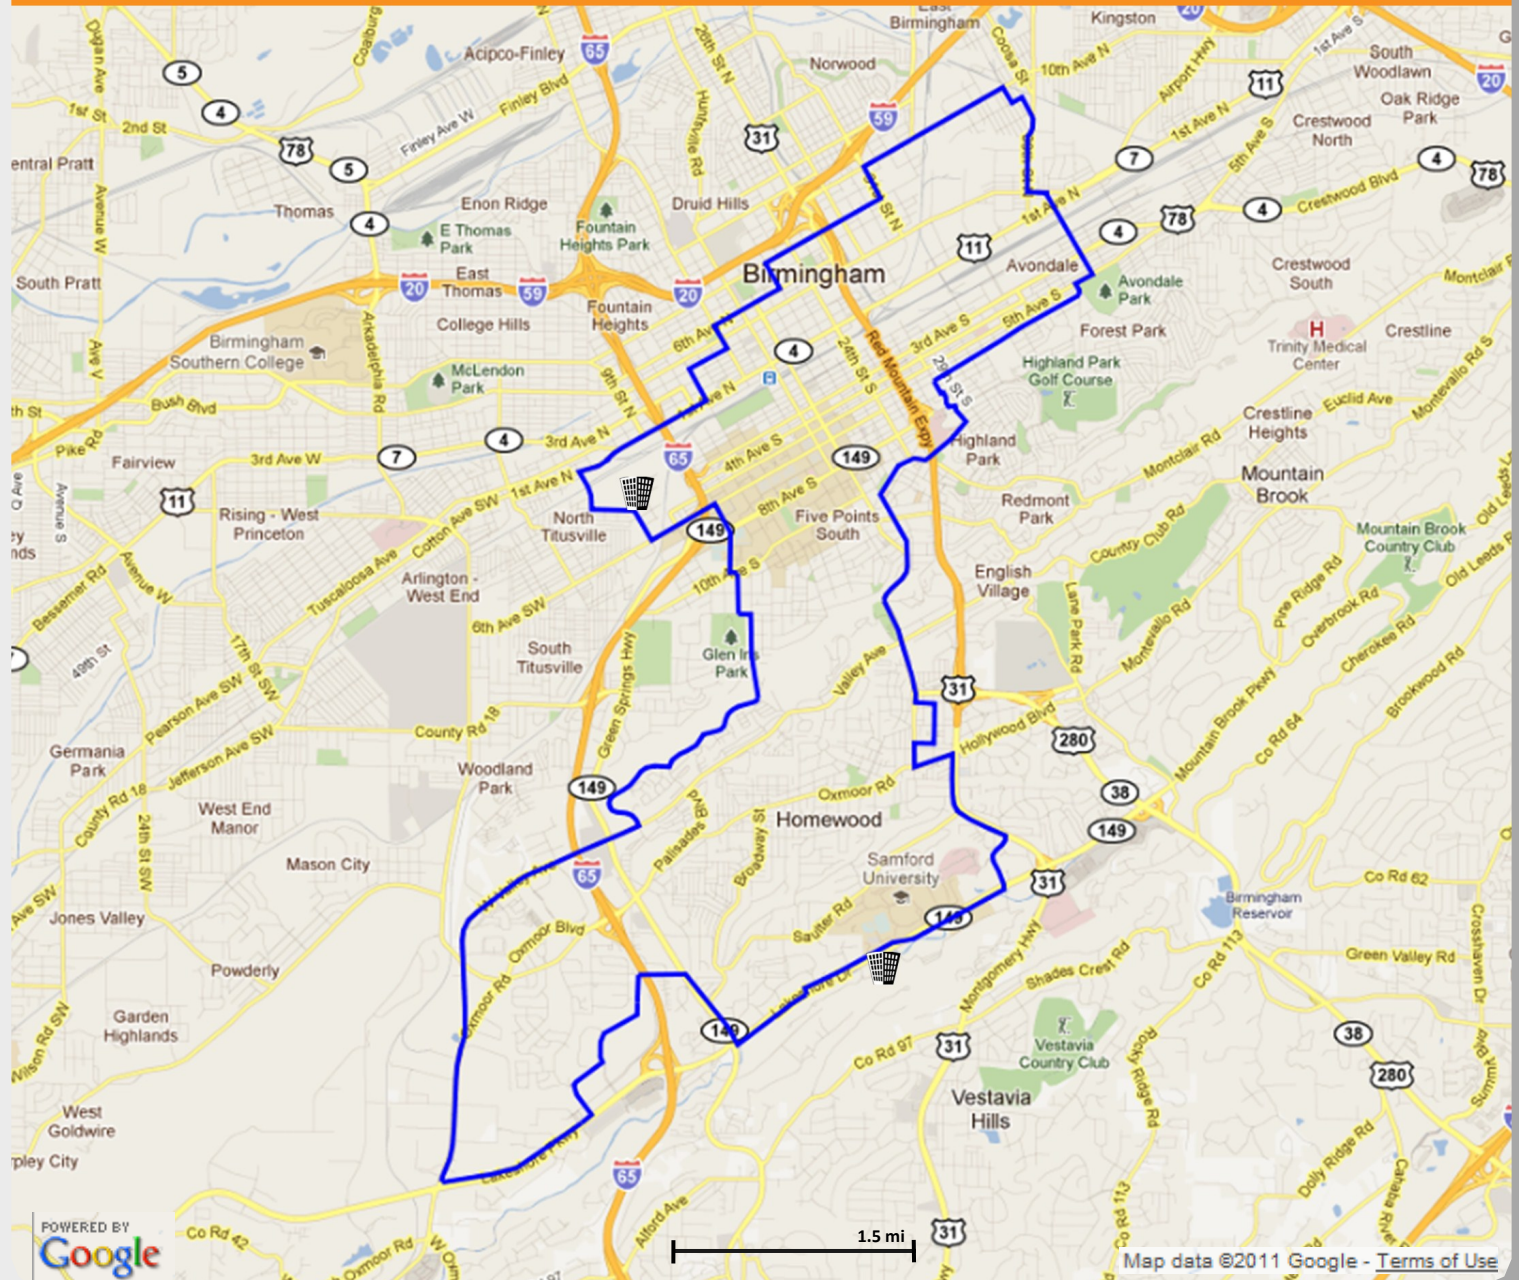

KEY STATS:

23 Route Miles
 2 Buildings on Network

FIBER LEGEND:

 Zayo Fiber

KEY BUILDINGS:

 Carrier POP

Map represents all Zayo owned metro fiber unless noted. Capacity check required for final verification of dark fiber availability. Building counts represent all assets on combined Zayo lit and dark footprint.