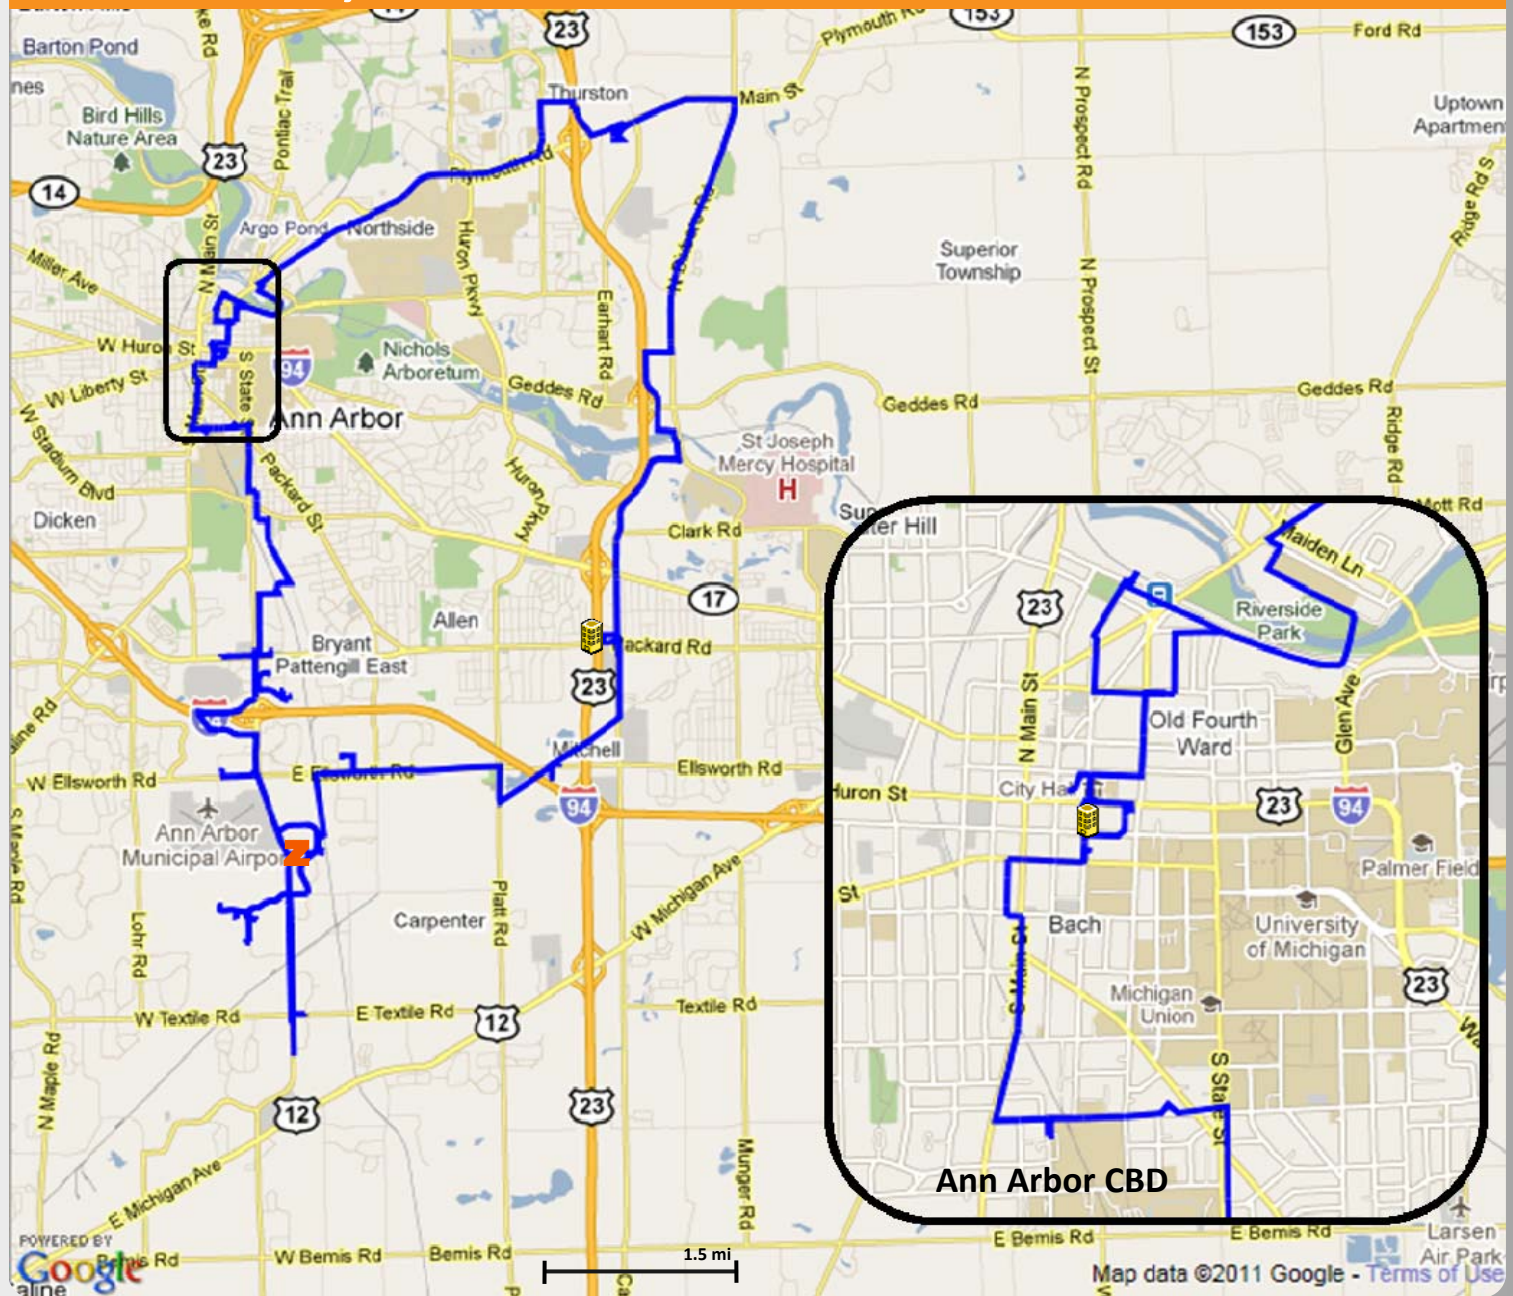

KEY STATS:

30 Route Miles
 21 Buildings on Network

FIBER LEGEND:

 Zayo Fiber

KEY BUILDINGS:

 Zayo POP

 LSO

Map represents all Zayo owned metro fiber unless noted. Capacity check required for final verification of dark fiber availability. Building counts represent all assets on combined Zayo lit and dark footprint.