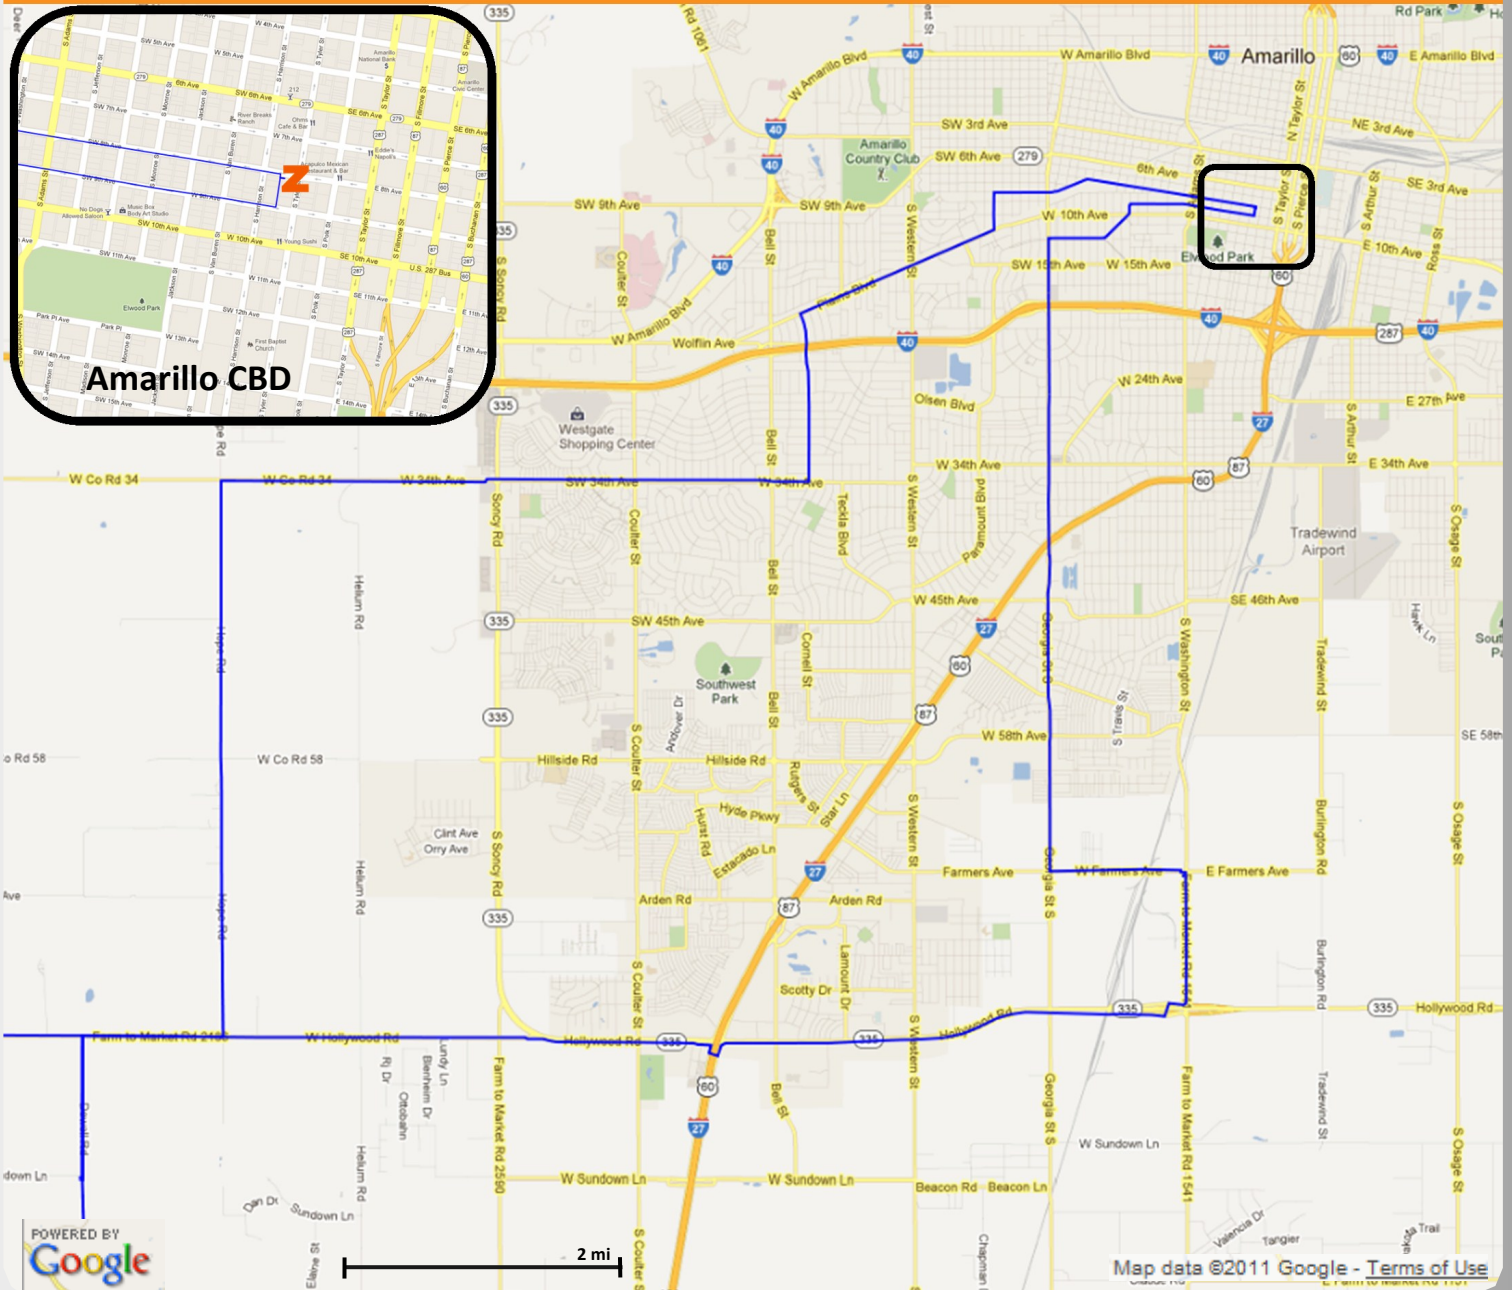

Amarillo, TX

Zayo Dark Fiber Network Map

KEY STATS:

33 Route Miles
1 Building on Network

FIBER LEGEND:

 Zayo Fiber

KEY BUILDINGS:

 Zayo POP

Map represents all Zayo owned metro fiber unless noted. Capacity check required for final verification of dark fiber availability. Building counts represent all assets on combined Zayo lit and dark footprint.

Confidential and Proprietary
 December 2011

Map data ©2011 Google - Terms of Use