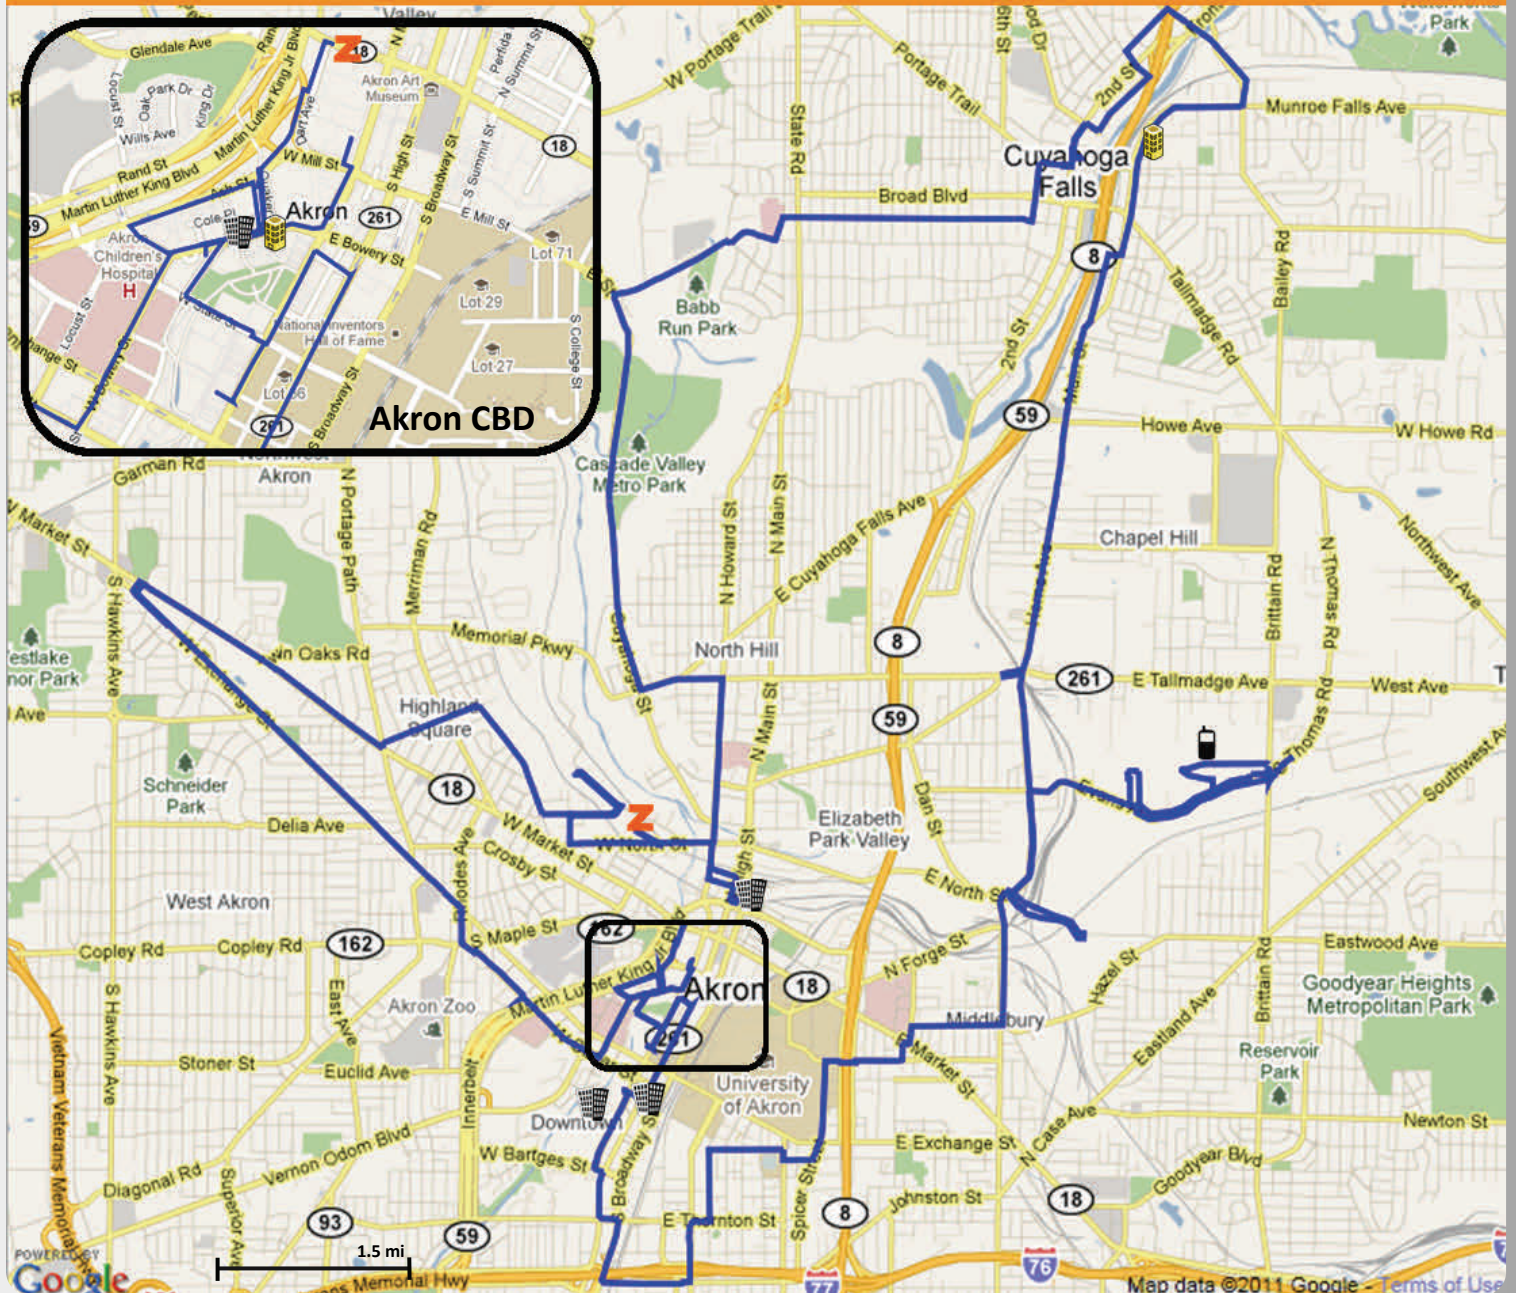

KEY STATS:

33 Route Miles

11 Buildings on Network

FIBER LEGEND:

 Zayo Fiber

KEY BUILDINGS:

 Carrier POP

 LSO

 MSC

 Zayo POP

Map represents all Zayo owned metro fiber unless noted. Capacity check required for final verification of dark fiber availability. Building counts represent all assets on combined Zayo lit and dark footprint.