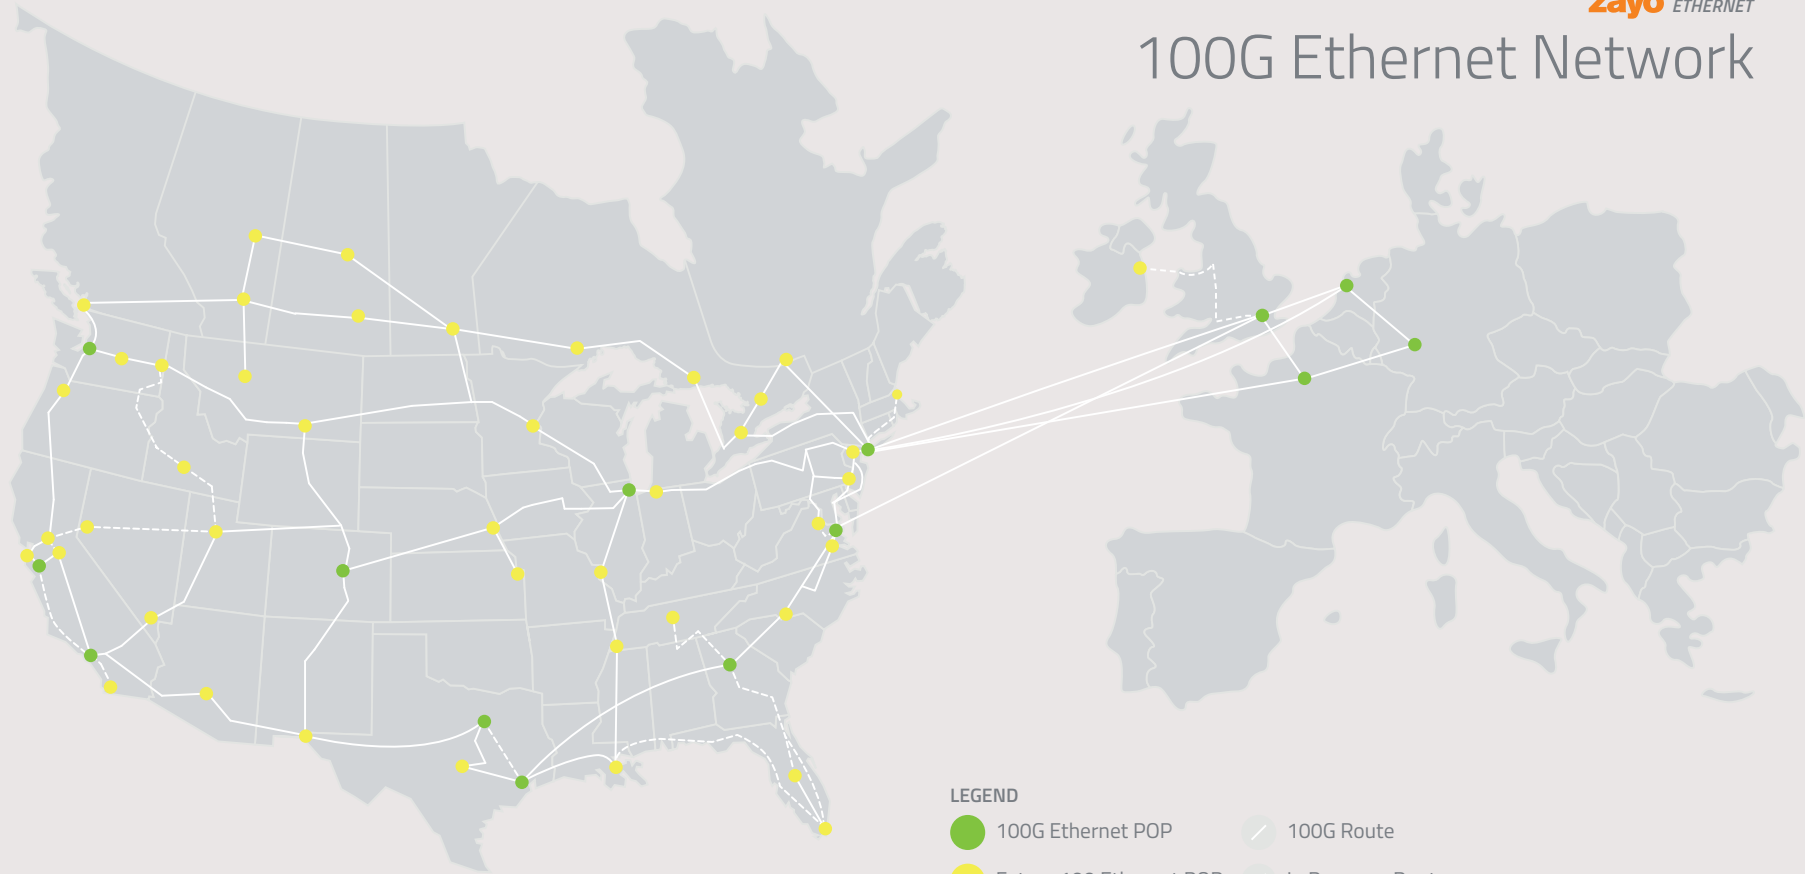

100G Ethernet Network

LEGEND

- 100G Ethernet POP
- Future 100 Ethernet POP
- 100G Route
- In Progress Route

100G ETHERNET POPS

NORTH AMERICAN LOCATIONS

- Atlanta, GA
- Chicago, IL
- Dallas, TX
- Denver, CO
- Houston, TX
- Los Angeles, CA
- New York, NY
- San Jose, CA
- Seattle, WA
- Washington, DC

EU LOCATIONS

- Amsterdam
- Frankfurt
- London
- Paris

FUTURE 100G ETHERNET POPS

NORTH AMERICAN LOCATIONS

- Ashburn, VA
- Austin, TX
- Boise, ID
- Boston, MA
- Calgary, AB
- Charlotte, NC
- Cut Bank, MT
- Edmonton, AB
- El Paso, TX
- Kansas City, KS
- Las Vegas, NV
- Laurel, MT
- Memphis, TN
- Miami, FL
- Minneapolis, MN
- Modesto, CA
- Montreal, QC
- Nashville, TN
- New Orleans, LA
- Newark, NJ
- Omaha, NE
- Orlando, FL
- Ottawa, ON
- Philadelphia, PA

- Phoenix, AZ
- Portland, OR
- Regina, SK
- Reno, NV
- Richmond, VA
- Sacramento, CA
- Salt Lake City, UT
- San Diego, CA
- San Francisco, CA
- Saskatoon, SK
- South Bend, IL
- Spokane, WA

- St.Louis, MO
- Sudbury, ON
- Thunder Bay, ON
- Toronto, ON
- Vancouver, BC
- Wenatchee, WA
- Winnipeg, MB